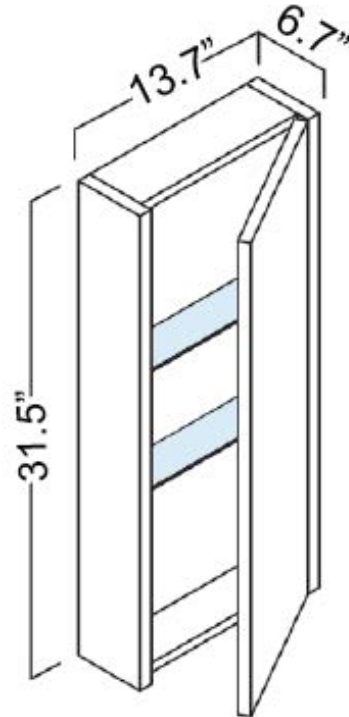

Dalia COL02

Features

- Bathroom Half Column
- Wall-hung design offers a clean, streamlined look
- Soft closing door
- Three-tier shelf (includes two glass shelves)
- Fully assembled
- Structure and front made of engineered wood in wood finishes and high gloss lacquered
- Hidden hanging bracket directly assembled with great resistance and depth regulations
- Reversible Opening (Can be Installed with a Left or Right Hinge)
- Made in Spain

Collection Dalia	Model Dalia COL02	Dimensions Metric <i>1 inch = 2.54 cm</i> <i>1 inch = 25.4 mm</i>	 1051 Lea Drive - Collegeville, PA 19426 Tel. 215 513 9400 - Fax 610 831 0215 www.ws bathcollections.com - info@ws bathcollections.com
------------------------------	-------------------------------	---	---

Technical information

Soft close

Glass shelf

Reversible rotating door

Collection |
Dalia

Model |
Dalia COL02

Dimensions Metric
1 inch = 2.54 cm
1 inch = 25.4 mm

1051 Lea Drive - Collegeville, PA 19426
Tel. 215 513 9400 - Fax 610 831 0215
www.ws bathcollections.com - info@ws bathcollections.com