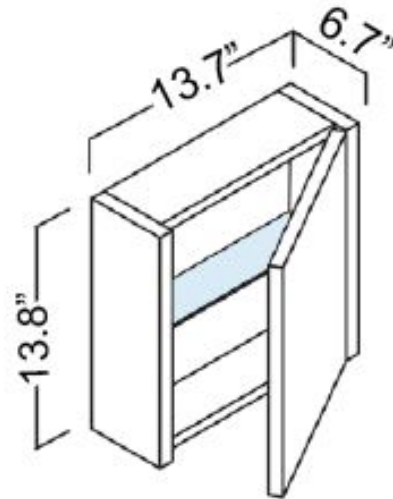

Dalia COL03

Features

- Small Bathroom Cabinet
- Wall-hung design offers a clean, streamlined look
- Soft closing door
- Two-tier shelf (includes one glass shelf)
- Fully assembled
- Structure and front made of engineered wood in wood finishes and high gloss lacquered
- Hidden hanging bracket directly assembled with great resistance and depth regulations
- Reversible Opening (Can be Installed with a Left or Right Hinge)
- Made in Spain

Collection Dalia	Model Dalia COL03	Dimensions Metric <i>1 inch = 2.54 cm</i> <i>1 inch = 25.4 mm</i>	 1051 Lea Drive - Collegeville, PA 19426 Tel. 215 513 9400 - Fax 610 831 0215 www.ws bathcollections.com - info@ws bathcollections.com
------------------------------	-------------------------------	---	---

Technical information

Soft close

Glass shelf

Reversible rotating door

Collection |
Dalia

Model |
Dalia COL03

Dimensions Metric
1 inch = 2.54 cm
1 inch = 25.4 mm

WS®
BATH
COLLECTIONS