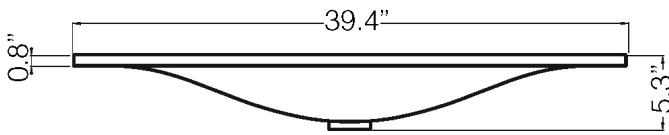

\* WS Bath Collections reserve the right to make revisions without notice to product specifications, dimensions, or information.

<b>Collection</b>   Delano	<b>Model</b>   Delano 100I	<b>Dimensions Metric</b> <i>1 inch = 2.54 cm</i> <i>1 inch = 25.4 mm</i>	 1051 Lea Drive - Collegeville, PA 19426 Tel. 215 513 9400 - Fax 610 831 0215 <a href="http://www.ws bathcollections.com">www.ws bathcollections.com</a> - <a href="mailto:info@ws bathcollections.com">info@ws bathcollections.com</a>
-------------------------------	-------------------------------	--	---

Delano 100I

PLAN

Note:  
Collection Delano's defining feature is a subtle recessed ledge carved into the left side of the deck.

FRONT VIEW

SECTION A-A

\* WS Bath Collections reserve the right to make revisions without notice to product specifications, dimensions, or information.

<p><b>Collection  </b> Delano</p>	<p><b>Model  </b> Delano 100I</p>	<p>Dimensions Metric  <i>1 inch = 2.54 cm</i>  <i>1 inch = 25.4 mm</i></p>	 <p>1051 Lea Drive - Collegeville, PA 19426          Tel. 215 513 9400 - Fax 610 831 0215  <a href="http://www.ws bathcollections.com">www.ws bathcollections.com</a> - <a href="mailto:info@ws bathcollections.com">info@ws bathcollections.com</a></p>
---------------------------------------	---------------------------------------	--	---