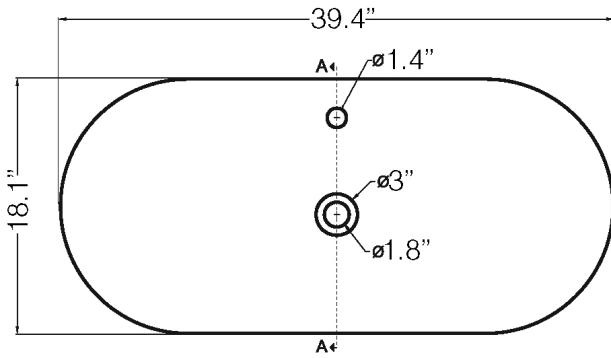

\* WS Bath Collections reserve the right to make revisions without notice to product specifications, dimensions, or information.

<b>Collection</b>   Delano	<b>Model</b>   Delano 100I	<b>Dimensions Metric</b> <i>1 inch = 2.54 cm</i> <i>1 inch = 25.4 mm</i>	 1051 Lea Drive - Collegeville, PA 19426 Tel. 215 513 9400 - Fax 610 831 0215 <a href="http://www.ws bathcollections.com">www.ws bathcollections.com</a> - <a href="mailto:info@ws bathcollections.com">info@ws bathcollections.com</a>
-------------------------------	-------------------------------	--	---

Delano 100I

PLAN

Note:  
Collection Delano's defining feature is a subtle recessed ledge carved into the left side of the deck.

FRONT VIEW

SECTION A-A

\* WS Bath Collections reserve the right to make revisions without notice to product specifications, dimensions, or information.