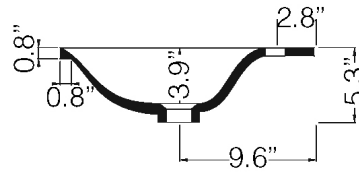

\* WS Bath Collections reserve the right to make revisions without notice to product specifications, dimensions, or information.

<b>Collection</b>   Delano	<b>Model</b>   Delano 100I	<b>Dimensions Metric</b> <i>1 inch = 2.54 cm</i> <i>1 inch = 25.4 mm</i>	 1051 Lea Drive - Collegeville, PA 19426 Tel. 215 513 9400 - Fax 610 831 0215 <a href="http://www.ws bathcollections.com">www.ws bathcollections.com</a> - <a href="mailto:info@ws bathcollections.com">info@ws bathcollections.com</a>
-------------------------------	-------------------------------	--	---

Delano 100I

PLAN

Note:  
Collection Delano's defining feature is a subtle recessed ledge carved into the left side of the deck.

FRONT VIEW

SECTION A-A

\* WS Bath Collections reserve the right to make revisions without notice to product specifications, dimensions, or information.

<p><b>Collection  </b> Delano</p>	<p><b>Model  </b> Delano 100I</p>	<p>Dimensions Metric  <i>1 inch = 2.54 cm</i>  <i>1 inch = 25.4 mm</i></p>	 <p>1051 Lea Drive - Collegeville, PA 19426          Tel. 215 513 9400 - Fax 610 831 0215  <a href="http://www.ws bathcollections.com">www.ws bathcollections.com</a> - <a href="mailto:info@ws bathcollections.com">info@ws bathcollections.com</a></p>
---------------------------------------	---------------------------------------	--	---