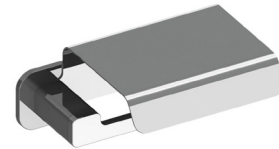

Product Specs Sheets

Cover Page

Deva 3141

Features

- Toilet Paper Holder With Cover
- Polished Chrome Finish
- Solid Brass Base
- Premium Metal Construction for Durability and Reliability
- Wall Mount Installation
- Includes Mounting Hardware
- Designer Collection
- Made in Italy

SKU# | Option:

- Deva 3141 | Polished Chrome

Finishes:

 Polished Chrome

- Dimensions: 6.7" L x 4.6" W x 2.8" H

* WS Bath Collections reserves the right to revise dimensions or information on this sheet without notice

Collection Deva	Model Deva 3141	Dimensions Metric <i>1 inch = 2.54 cm</i> <i>1 inch = 25.4 mm</i>	 1051 Lea Drive - Collegeville, PA 19426 Tel. 215 513 9400 - Fax 610 831 0215 www.ws bathcollections.com - info@ws bathcollections.com
---------------------------	-----------------------------	--	---