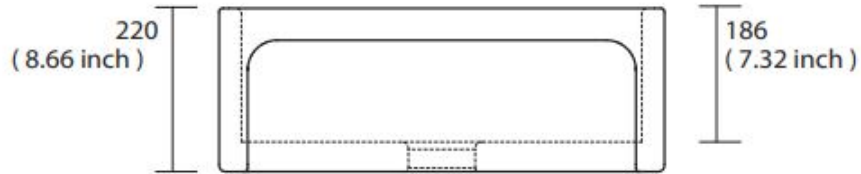

Collections Devon	Model Devon DE 5440	Dimensions Metric <i>1 inch = 2.54 cm</i> <i>1 inch = 25.4 mm</i>	 1051 Lea Drive - Collegeville, PA 19426 Tel. 215 513 9400 - Fax 610 831 0215 www.ws bathcollections.com - info@ws bathcollections.com
-------------------------------	---------------------------------	---	---

Absorbs Odor

Thanks to the excellent porous properties of the ceramic surface, it absorbs odor.

Collections |
Devon

Model |
Collection Devon

Dimensions Metric

1 inch = 2.54 cm
1 inch = 25.4 mm

1051 Lea Drive - Collegeville, PA 19426
Tel. 215 513 9400 - Fax 610 831 0215
www.ws bathcollections.com - info@ws bathcollections.com

Weight: 90 lbs.

Devon DE 5440

Important Note:

Measurements as shown are nominal and intended for guidance only. Cutting worktops and furniture must be made based on and after the physical sink has been received on site.

* WS Bath Collections reserves the right to revise dimensions or information on this sheet without notice

Collections |
Devon

Model |
Devon DE 5440

Dimensions Metric

1 inch = 2.54 cm
1 inch = 25.4 mm

1051 Lea Drive - Collegeville, PA 19426
Tel. 215 513 9400 - Fax 610 831 0215
www.ws bathcollections.com - info@ws bathcollections.com