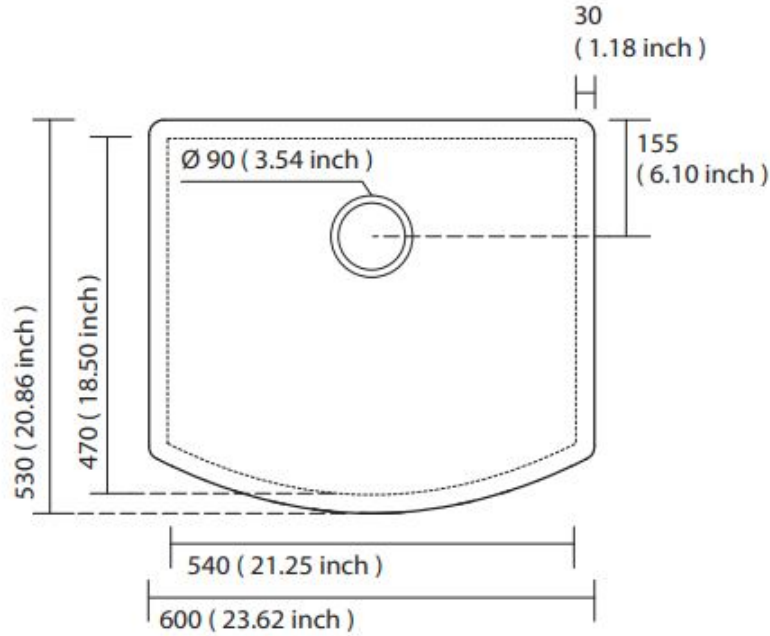

Collections Devon	Model Devon DE 5440	Dimensions Metric <i>1 inch = 2.54 cm</i> <i>1 inch = 25.4 mm</i>	 1051 Lea Drive - Collegeville, PA 19426 Tel. 215 513 9400 - Fax 610 831 0215 www.ws bathcollections.com - info@ws bathcollections.com
-------------------------------	---------------------------------	---	---

Absorbs Odor

Thanks to the excellent porous properties of the ceramic surface, it absorbs odor.

Collections |
Devon

Model |
Collection Devon

Dimensions Metric

1 inch = 2.54 cm
1 inch = 25.4 mm

1051 Lea Drive - Collegeville, PA 19426
Tel. 215 513 9400 - Fax 610 831 0215
www.ws bathcollections.com - info@ws bathcollections.com

Weight: 90 lbs.

Devon DE 5440

Important Note:

Measurements as shown are nominal and intended for guidance only. Cutting worktops and furniture must be made based on and after the physical sink has been received on site.

* WS Bath Collections reserves the right to revise dimensions or information on this sheet without notice

Collections |
Devon

Model |
Devon DE 5440

Dimensions Metric

1 inch = 2.54 cm
1 inch = 25.4 mm

1051 Lea Drive - Collegeville, PA 19426
Tel. 215 513 9400 - Fax 610 831 0215
www.ws bathcollections.com - info@ws bathcollections.com