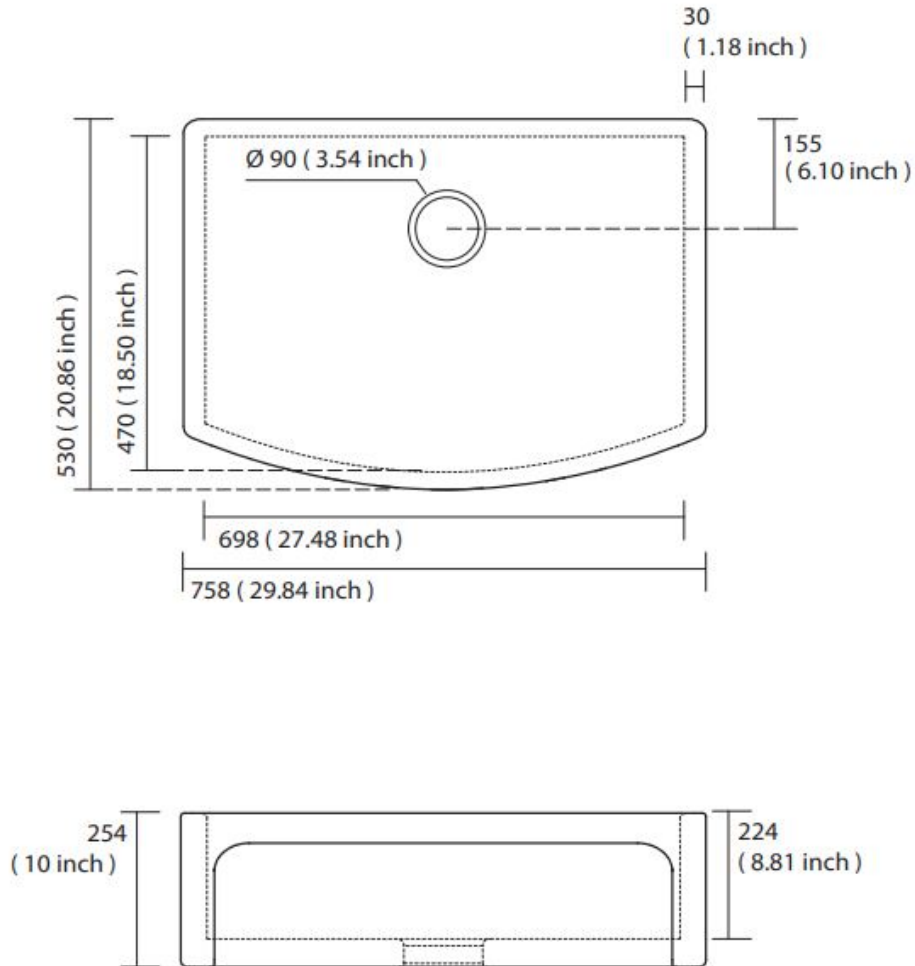

<p>Collections Devon</p>	<p>Model Devon DE 5441</p>	<p>Dimensions Metric <i>1 inch = 2.54 cm</i> <i>1 inch = 25.4 mm</i></p>	 <p>1051 Lea Drive - Collegeville, PA 19426 Tel. 215 513 9400 - Fax 610 831 0215 www.ws bathcollections.com - info@ws bathcollections.com</p>
---------------------------------------	---	--	---

Absorbs Odor

Thanks to the excellent porous properties of the ceramic surface, it absorbs odor.

Collections |
Devon

Model |
Collection Devon

Dimensions Metric

1 inch = 2.54 cm

1 inch = 25.4 mm

WS[®]
BATH
COLLECTIONS

1051 Lea Drive - Collegeville, PA 19426
Tel. 215 513 9400 - Fax 610 831 0215

www.ws bathcollections.com - info@ws bathcollections.com

Weight: 125 lbs.

Devon DE 5441

Important Note:

Measurements as shown are nominal and intended for guidance only. Cutting worktops and furniture must be made based on and after the physical sink has been received on site.

* WS Bath Collections reserves the right to revise dimensions or information on this sheet without notice

Collections |
Devon

Model |
Devon DE 5441

Dimensions Metric

1 inch = 2.54 cm

1 inch = 25.4 mm

WS®
BATH
COLLECTIONS