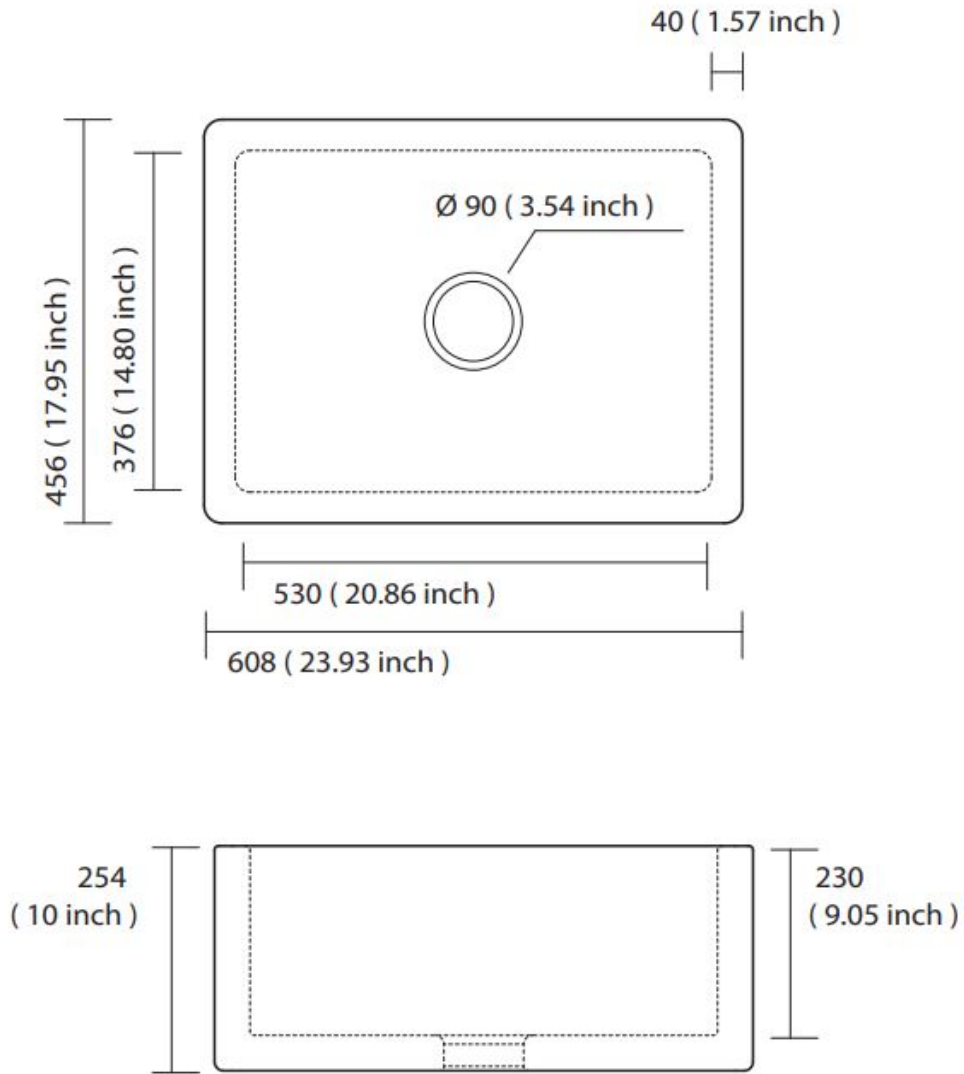

### SKU# | Options:

- Devon ES 5410 | Glossy White

\* WS Bath Collections reserves the right to revise dimensions or information on this sheet without notice

<b>Collections  </b> Devon	<b>Model  </b> Devon ES 5410	<b>Dimensions Metric</b> <i>1 inch = 2.54 cm</i> <i>1 inch = 25.4 mm</i>	 1051 Lea Drive - Collegeville, PA 19426 Tel. 215 513 9400 - Fax 610 831 0215 <a href="http://www.ws bathcollections.com">www.ws bathcollections.com</a> - <a href="mailto:info@ws bathcollections.com">info@ws bathcollections.com</a>
-------------------------------	---------------------------------	--	---

### Absorbs Odor

Thanks to the excellent porous properties of the ceramic surface, it absorbs odor.

Collections |  
Devon

Model |  
Collection Devon

Dimensions Metric

*1 inch = 2.54 cm*  
*1 inch = 25.4 mm*

Weight: 57 lbs.

Devon ES 5410

**Important Note:**

Measurements as shown are nominal and intended for guidance only.  
Cutting worktops and furniture must be made based on and after the physical sink has been received on site.

\* WS Bath Collections reserves the right to revise dimensions or information on this sheet without notice

Collections |  
Devon

Model |  
Devon ES 5410

Dimensions Metric

1 inch = 2.54 cm

1 inch = 25.4 mm

**WS**®  
BATH  
COLLECTIONS