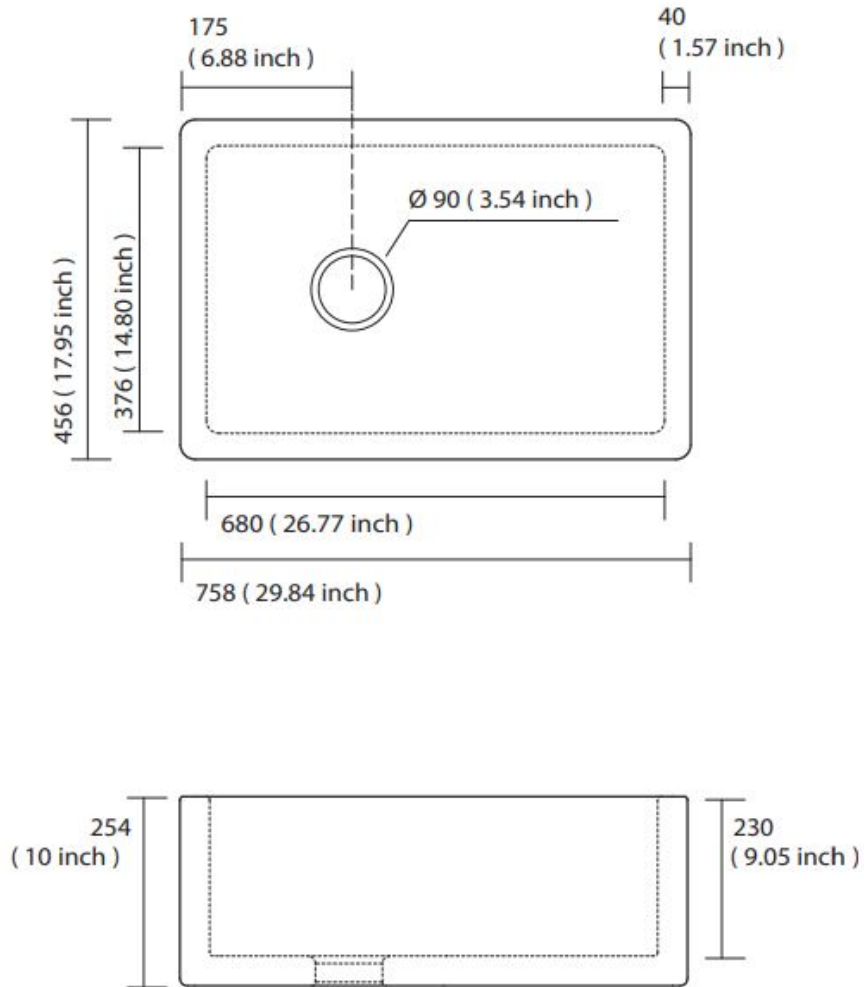

Absorbs Odor

Thanks to the excellent porous properties of the ceramic surface, it absorbs odor.

Collections |
Devon

Model |
Collection Devon

Dimensions Metric

1 inch = 2.54 cm

1 inch = 25.4 mm

WS[®]
BATH
COLLECTIONS

1051 Lea Drive - Collegeville, PA 19426
Tel. 215 513 9400 - Fax 610 831 0215

www.ws bathcollections.com - info@ws bathcollections.com

Weight: 77 lbs.

Devon ES 5411

Important Note:

Measurements as shown are nominal and intended for guidance only. Cutting worktops and furniture must be made based on and after the physical sink has been received on site.

* WS Bath Collections reserves the right to revise dimensions or information on this sheet without notice

Collections |
Devon

Model |
Devon ES 5411

Dimensions Metric

1 inch = 2.54 cm
1 inch = 25.4 mm

WS®
BATH
COLLECTIONS