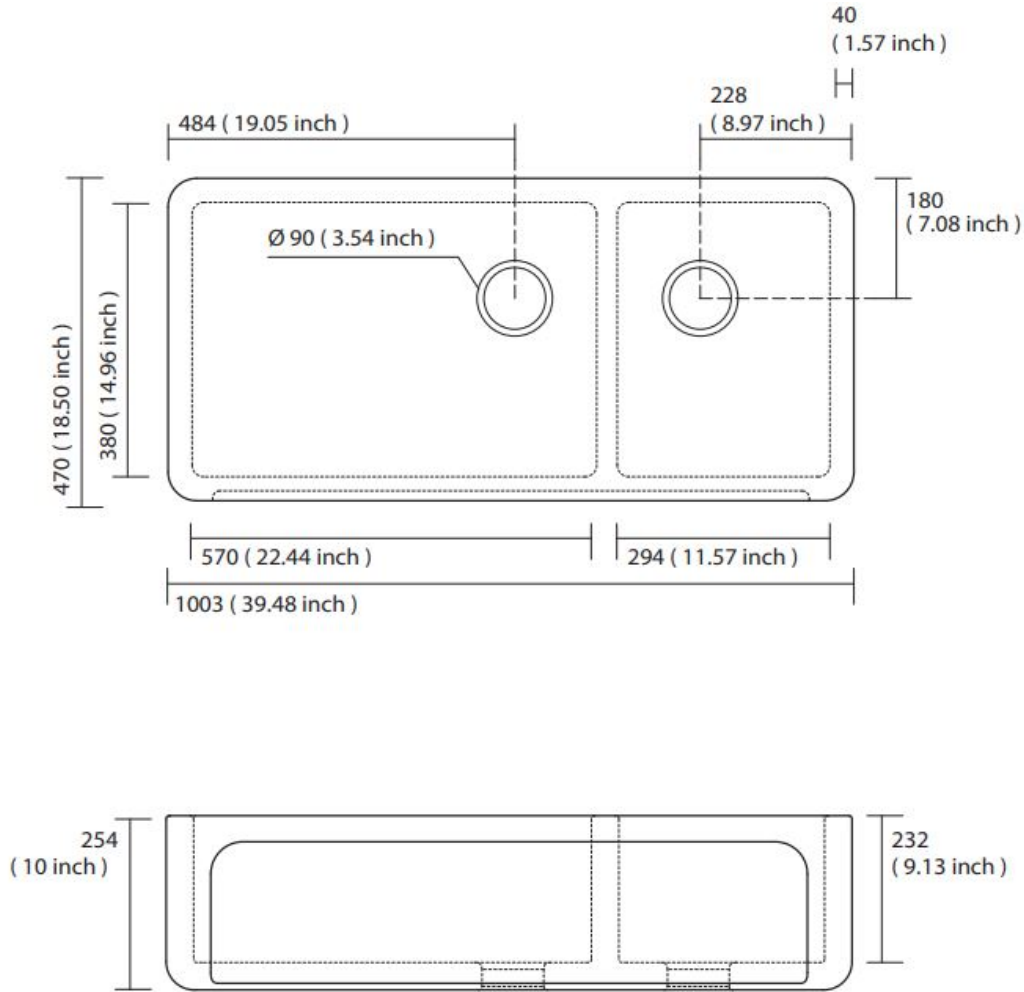

Collections Devon	Model Devon OX 5430	Dimensions Metric <i>1 inch = 2.54 cm</i> <i>1 inch = 25.4 mm</i>	 1051 Lea Drive - Collegeville, PA 19426 Tel. 215 513 9400 - Fax 610 831 0215 www.ws bathcollections.com - info@ws bathcollections.com
-------------------------------	---------------------------------	---	---

Absorbs Odor

Thanks to the excellent porous properties of the ceramic surface, it absorbs odor.

Collections |
Devon

Model |
Collection Devon

Dimensions Metric

1 inch = 2.54 cm

1 inch = 25.4 mm

WS[®]
BATH
COLLECTIONS

1051 Lea Drive - Collegeville, PA 19426
Tel. 215 513 9400 - Fax 610 831 0215

www.ws bathcollections.com - info@ws bathcollections.com

Weight: 101 lbs.

Devon OX 5430

Important Note:

Measurements as shown are nominal and intended for guidance only. Cutting worktops and furniture must be made based on and after the physical sink has been received on site.

* WS Bath Collections reserves the right to revise dimensions or information on this sheet without notice

Collections |
Devon

Model |
Devon OX 5430

Dimensions Metric

1 inch = 2.54 cm
1 inch = 25.4 mm

WS®
BATH
COLLECTIONS