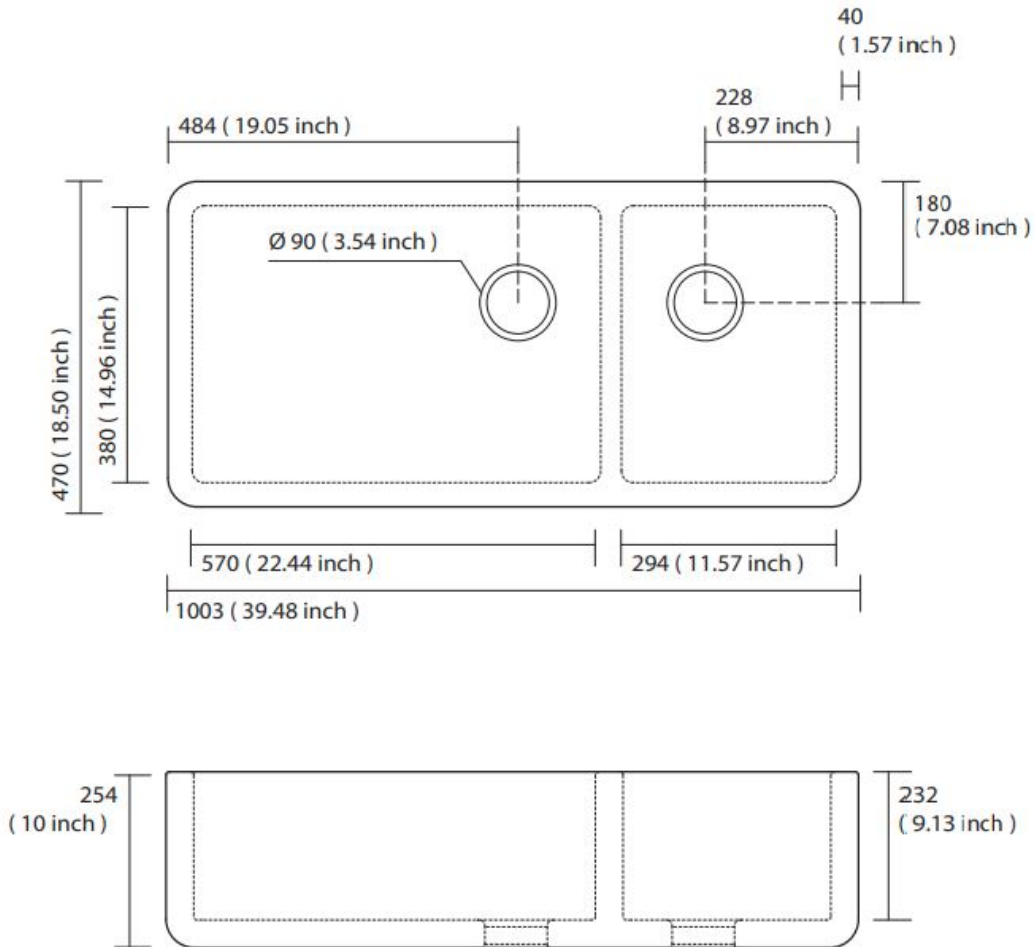

Absorbs Odor

Thanks to the excellent porous properties of the ceramic surface, it absorbs odor.

Collections |
Devon

Model |
Collection Devon

Dimensions Metric

1 inch = 2.54 cm
1 inch = 25.4 mm

1051 Lea Drive - Collegeville, PA 19426
Tel. 215 513 9400 - Fax 610 831 0215
www.ws bathcollections.com - info@ws bathcollections.com

Weight: 101 lbs.

Devon OX 5431

Important Note:

Measurements as shown are nominal and intended for guidance only. Cutting worktops and furniture must be made based on and after the physical sink has been received on site.

* WS Bath Collections reserves the right to revise dimensions or information on this sheet without notice

Collections |
Devon

Model |
Devon OX 5431

Dimensions Metric

1 inch = 2.54 cm

1 inch = 25.4 mm

WS®
BATH
COLLECTIONS