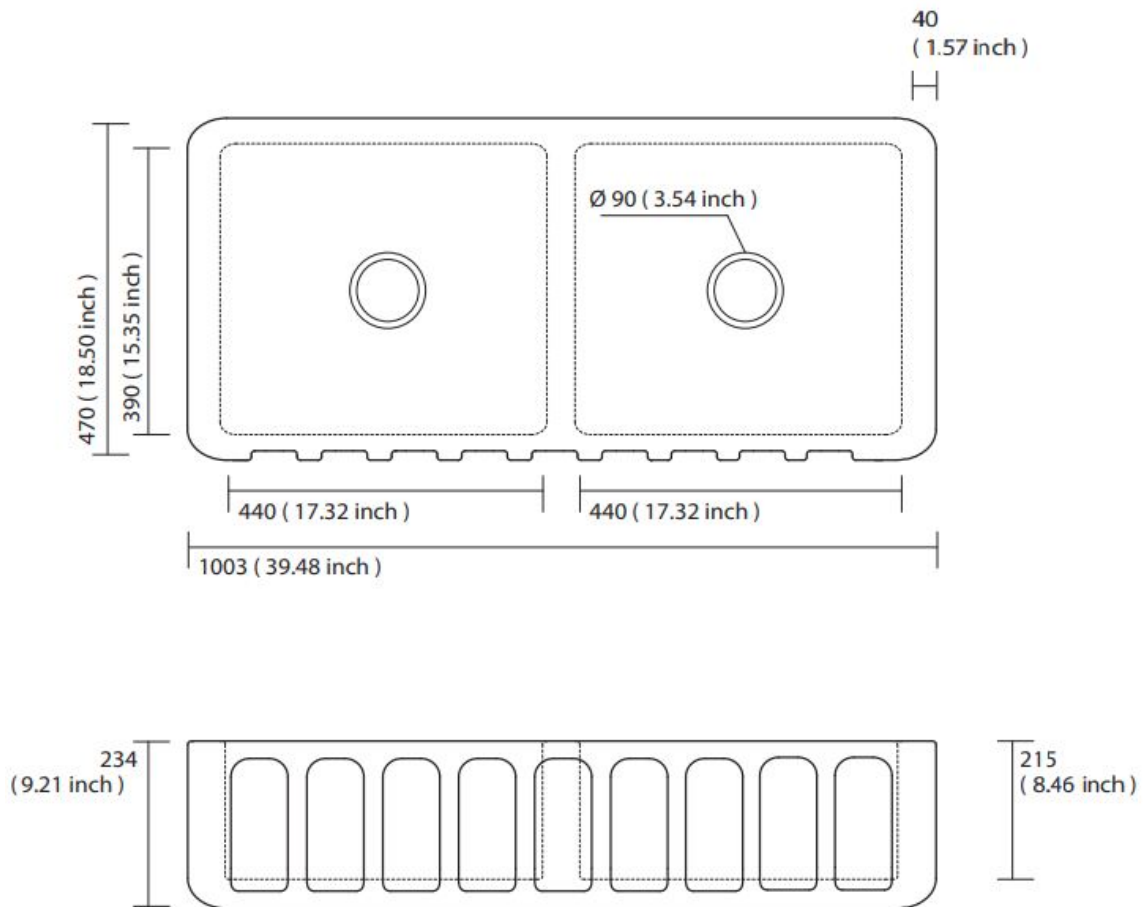

Absorbs Odor

Thanks to the excellent porous properties of the ceramic surface, it absorbs odor.

Collections |
Devon

Model |
Collection Devon

Dimensions Metric

1 inch = 2.54 cm

1 inch = 25.4 mm

1051 Lea Drive - Collegeville, PA 19426
Tel. 215 513 9400 - Fax 610 831 0215

www.ws bathcollections.com - info@ws bathcollections.com

Weight: 101 lbs.

Devon SU 5451

Important Note:

Measurements as shown are nominal and intended for guidance only. Cutting worktops and furniture must be made based on and after the physical sink has been received on site.

* WS Bath Collections reserves the right to revise dimensions or information on this sheet without notice

<p>Collections Devon</p>	<p>Model Devon SU 5451</p>	<p>Dimensions Metric 1 inch = 2.54 cm 1 inch = 25.4 mm</p>	 <p>1051 Lea Drive - Collegeville, PA 19426 Tel. 215 513 9400 - Fax 610 831 0215 www.ws bathcollections.com - info@ws bathcollections.com</p>
---------------------------------------	---	--	---