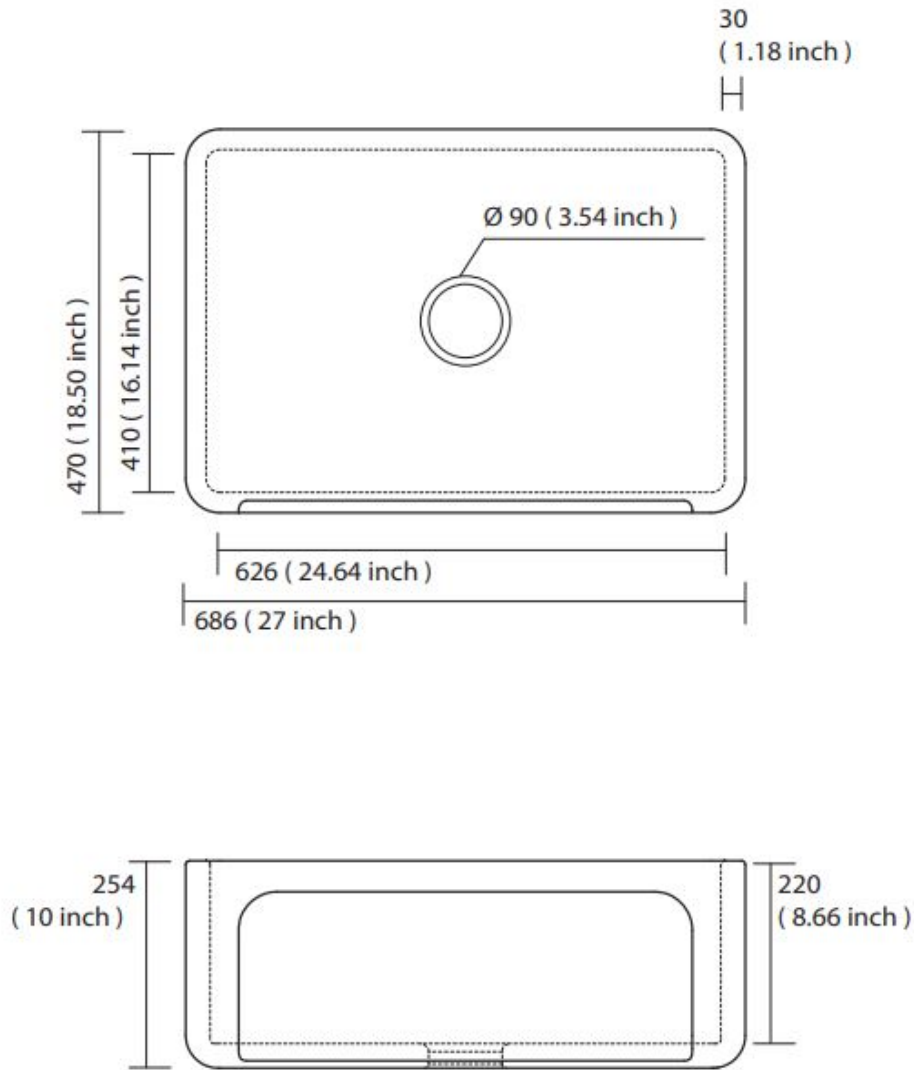

### SKU# | Options:

- Devon YO 5420 | Glossy White

\* WS Bath Collections reserves the right to revise dimensions or information on this sheet without notice

<b>Collections  </b> Devon	<b>Model  </b> Devon YO 5420	<b>Dimensions Metric</b> <i>1 inch = 2.54 cm</i> <i>1 inch = 25.4 mm</i>	 1051 Lea Drive - Collegeville, PA 19426 Tel. 215 513 9400 - Fax 610 831 0215 <a href="http://www.ws bathcollections.com">www.ws bathcollections.com</a> - <a href="mailto:info@ws bathcollections.com">info@ws bathcollections.com</a>
-------------------------------	---------------------------------	--	---

### Absorbs Odor

Thanks to the excellent porous properties of the ceramic surface, it absorbs odor.

Collections |  
Devon

Model |  
Collection Devon

Dimensions Metric

*1 inch = 2.54 cm*

*1 inch = 25.4 mm*

1051 Lea Drive - Collegeville, PA 19426  
Tel. 215 513 9400 - Fax 610 831 0215

[www.ws bathcollections.com](http://www.ws bathcollections.com) - [info@ws bathcollections.com](mailto:info@ws bathcollections.com)

Weight: 108 lbs.

Devon YO 5420

**Important Note:**

Measurements as shown are nominal and intended for guidance only. Cutting worktops and furniture must be made based on and after the physical sink has been received on site.

\* WS Bath Collections reserves the right to revise dimensions or information on this sheet without notice

<p><b>Collections  </b> Devon</p>	<p><b>Model  </b> Devon YO 5420</p>	<p>Dimensions Metric 1 inch = 2.54 cm 1 inch = 25.4 mm</p>	<p><b>WS<sup>®</sup> BATH COLLECTIONS</b> 1051 Lea Drive - Collegeville, PA 19426 Tel. 215 513 9400 - Fax 610 831 0215 <a href="http://www.ws bathcollections.com">www.ws bathcollections.com</a> - <a href="mailto:info@ws bathcollections.com">info@ws bathcollections.com</a></p>
---------------------------------------	---	--	--