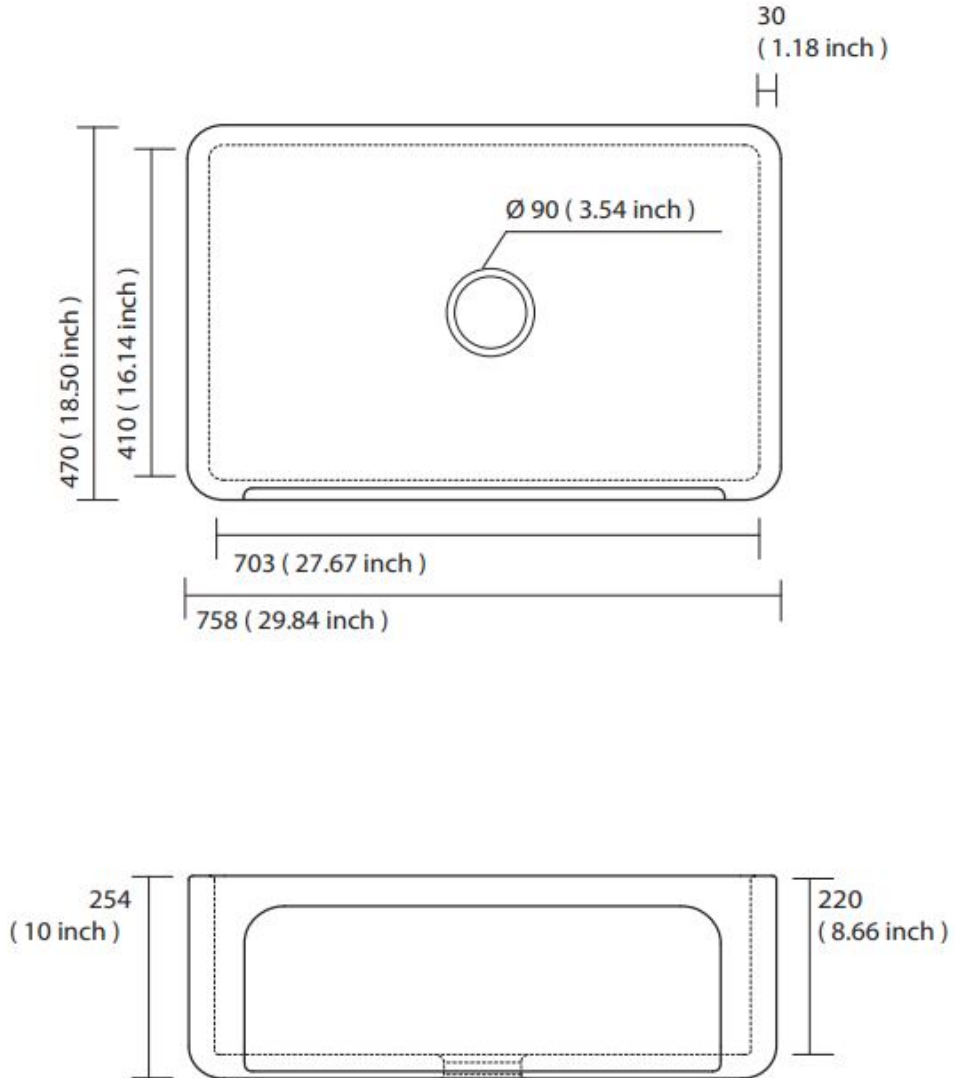

Collections Devon	Model Devon YO 5421	Dimensions Metric <i>1 inch = 2.54 cm</i> <i>1 inch = 25.4 mm</i>	 1051 Lea Drive - Collegeville, PA 19426 Tel. 215 513 9400 - Fax 610 831 0215 www.ws bathcollections.com - info@ws bathcollections.com
-------------------------------	---------------------------------	--	---

Absorbs Odor

Thanks to the excellent porous properties of the ceramic surface, it absorbs odor.

Collections |
Devon

Model |
Collection Devon

Dimensions Metric

1 inch = 2.54 cm

1 inch = 25.4 mm

1051 Lea Drive - Collegeville, PA 19426
Tel. 215 513 9400 - Fax 610 831 0215

www.ws bathcollections.com - info@ws bathcollections.com

Weight: 117 lbs.

Devon YO 5421

Important Note:

Measurements as shown are nominal and intended for guidance only. Cutting worktops and furniture must be made based on and after the physical sink has been received on site.

* WS Bath Collections reserves the right to revise dimensions or information on this sheet without notice

<p>Collections Devon</p>	<p>Model Devon YO 5421</p>	<p>Dimensions Metric 1 inch = 2.54 cm 1 inch = 25.4 mm</p>	<p>WS[®] BATH COLLECTIONS 1051 Lea Drive - Collegeville, PA 19426 Tel. 215 513 9400 - Fax 610 831 0215 www.ws bathcollections.com - info@ws bathcollections.com</p>
---------------------------------------	---	--	--