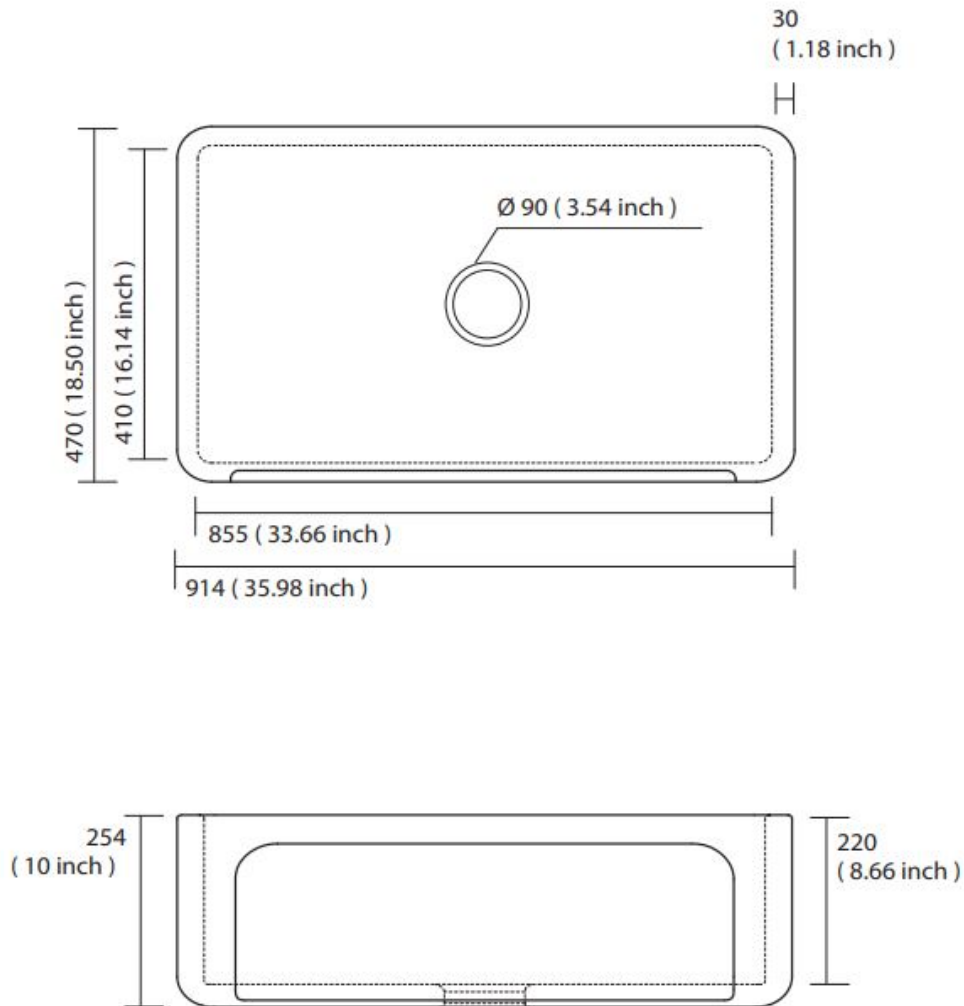

## SKU# | Options:

- Devon YO 5422 | Glossy White

\* WS Bath Collections reserves the right to revise dimensions or information on this sheet without notice

<b>Collections  </b> Devon	<b>Model  </b> Devon YO 5422	Dimensions Metric <i>1 inch = 2.54 cm</i> <i>1 inch = 25.4 mm</i>	 1051 Lea Drive - Collegeville, PA 19426 Tel. 215 513 9400 - Fax 610 831 0215 <a href="http://www.ws bathcollections.com">www.ws bathcollections.com</a> - <a href="mailto:info@ws bathcollections.com">info@ws bathcollections.com</a>
-------------------------------	---------------------------------	---	---

### Absorbs Odor

Thanks to the excellent porous properties of the ceramic surface, it absorbs odor.

Collections |  
Devon

Model |  
Collection Devon

Dimensions Metric

1 inch = 2.54 cm  
1 inch = 25.4 mm

1051 Lea Drive - Collegeville, PA 19426  
Tel. 215 513 9400 - Fax 610 831 0215  
[www.ws bathcollections.com](http://www.ws bathcollections.com) - [info@ws bathcollections.com](mailto:info@ws bathcollections.com)

Weight: 137 lbs.

Devon YO 5422

**Important Note:**

Measurements as shown are nominal and intended for guidance only.  
Cutting worktops and furniture must be made based on and after the physical sink has been received on site.

\* WS Bath Collections reserves the right to revise dimensions or information on this sheet without notice

**Collections |**  
Devon

**Model |**  
Devon YO 5422

Dimensions Metric

1 inch = 2.54 cm  
1 inch = 25.4 mm