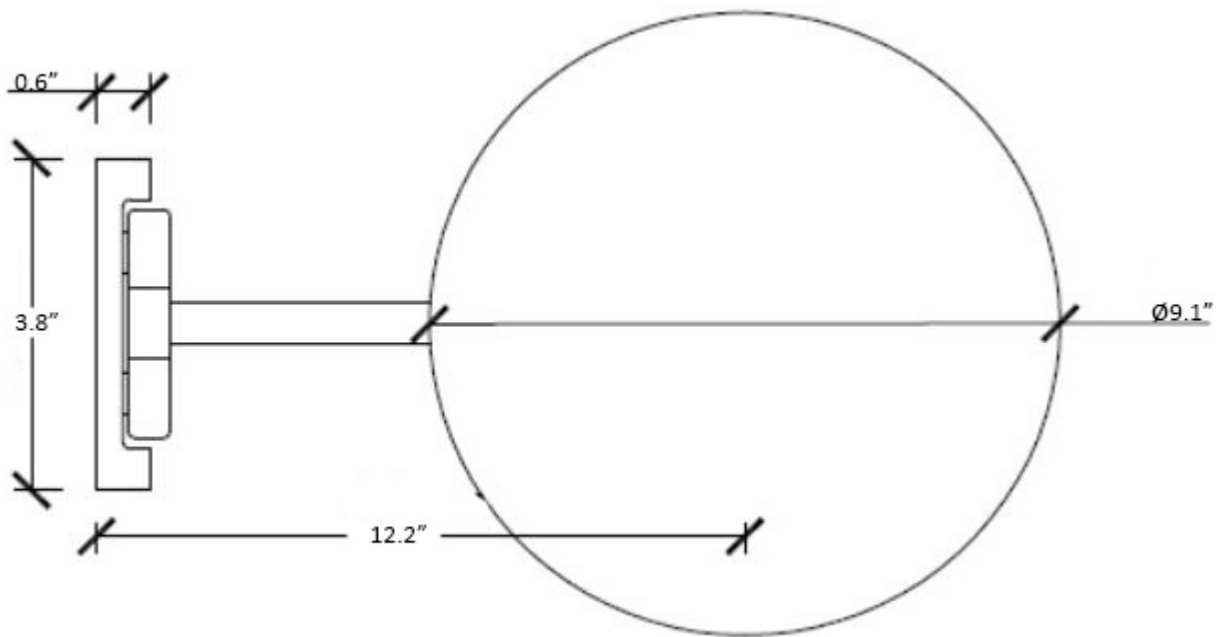

- Discolo 38/1 | Polished Chrome

Finishes:

* WS Bath Collections reserves the right to revise dimensions or information on this sheet without notice

Collection Discolo	Model Discolo 38/1	Dimensions Metric <i>1 inch = 2.54 cm</i> <i>1 inch = 25.4 mm</i>	 1051 Lea Drive - Collegeville, PA 19426 Tel. 215 513 9400 - Fax 610 831 0215 www.ws bathcollections.com - info@ws bathcollections.com
------------------------------	--------------------------------	--	---

Product Specs Sheets

Collection
Discolo

Model |
Discolo 38/1

Dimensions Metric
1 inch = 2.54 cm
1 inch = 25.4 mm

WS[®]
BATH
COLLECTIONS

1051 Lea Drive - Collegeville, PA 19426
Tel. 215 513 9400 - Fax 610 831 0215
www.ws bathcollections.com - info@ws bathcollections.com