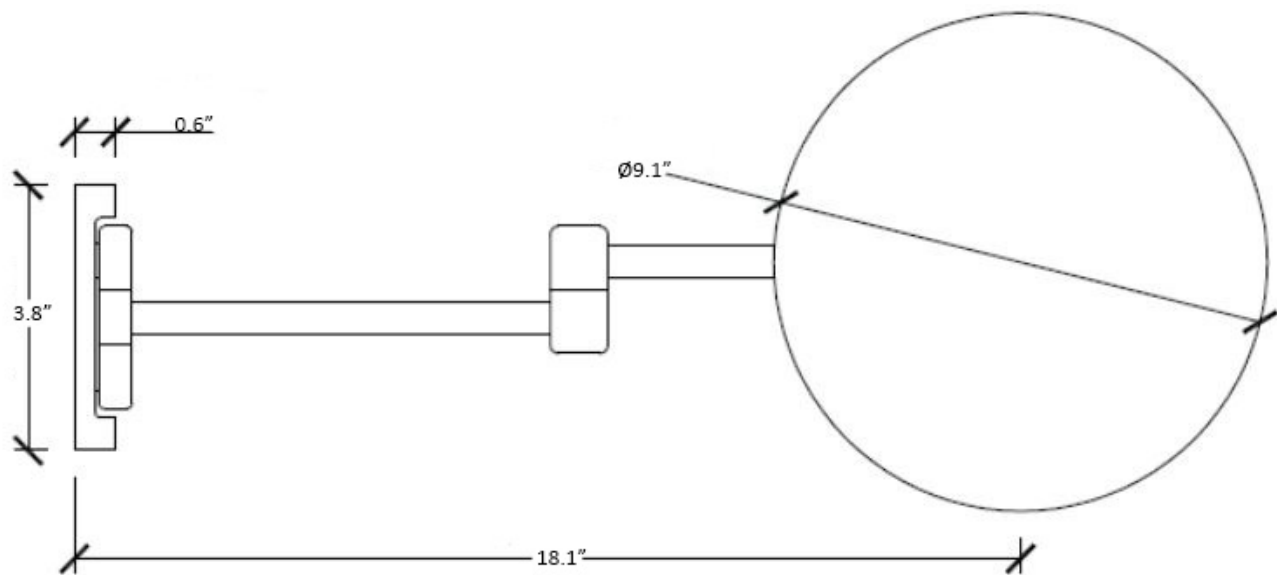

- Discolo 38/2 | Polished Chrome

Finishes:

* WS Bath Collections reserves the right to revise dimensions or information on this sheet without notice

Collection Discolo	Model Discolo 38/2	Dimensions Metric <i>1 inch = 2.54 cm</i> <i>1 inch = 25.4 mm</i>	 1051 Lea Drive - Collegeville, PA 19426 Tel. 215 513 9400 - Fax 610 831 0215 www.ws bathcollections.com - info@ws bathcollections.com
------------------------------	--------------------------------	--	---

Product Specs Sheets

Collection
Discolo

Model |
Discolo 38/2

Dimensions Metric

1 inch = 2.54 cm
1 inch = 25.4 mm

WS[®]
BATH
COLLECTIONS

1051 Lea Drive - Collegeville, PA 19426
Tel. 215 513 9400 - Fax 610 831 0215