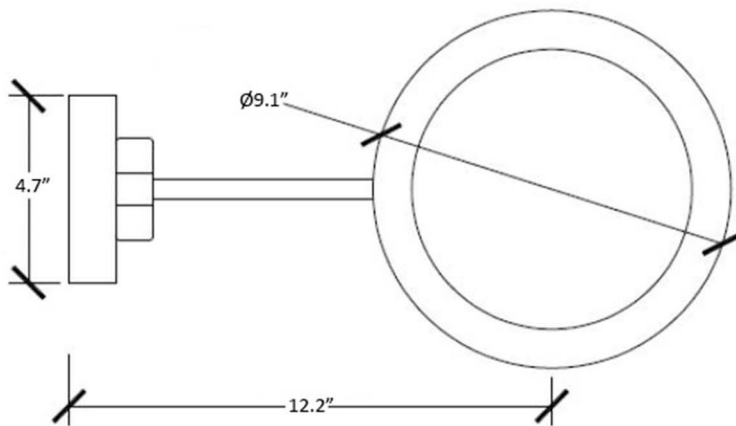

Product Specs Sheets

MAGNIFYING MIRROR SINGLE ARM art. C35/1 KK

LED: 110 V, 50Hz, 48LED, 12Volt, 2WATT, IP23 CE

MATERIALS

Direct power supply

Notes: magnification X2 X3

Energy class: A>A⁺⁺

Collection
Discolo

Model |
Discolo LED 35/1
Discolo LED 36/1

Dimensions Metric

1 inch = 2.54 cm

1 inch = 25.4 mm

WS®
BATH
COLLECTIONS

1051 Lea Drive - Collegeville, PA 19426
Tel. 215 513 9400 - Fax 610 831 0215

www.ws bathcollections.com - info@ws bathcollectins.com