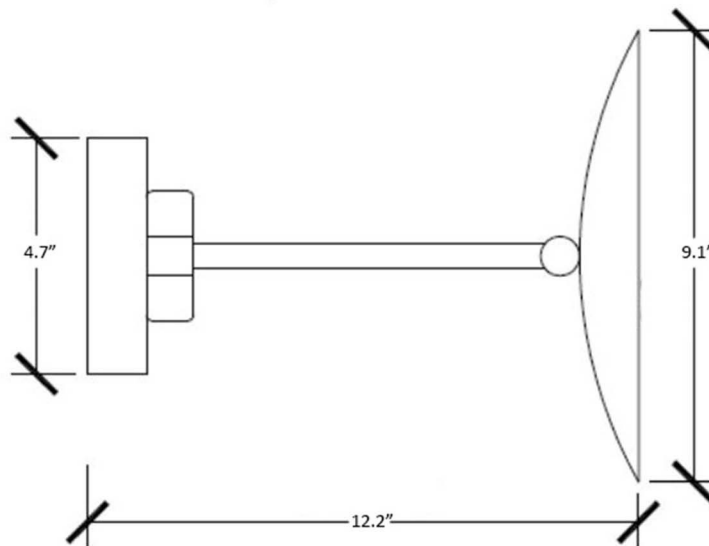

Product Specs Sheets

MAGNIFYING MIRROR SINGLE ARM art. C35/1 KK

LED: 110 V, 50Hz, 48LED, 12Volt, 2WATT, IP23 CE

MATERIALS

Direct power supply

Notes: magnification X2 X3

Energy class: A>A⁺⁺

Collection
Discolo

Model |
Discolo LED 35/1
Discolo LED 36/1

Dimensions Metric

1 inch = 2.54 cm

1 inch = 25.4 mm

WS®
BATH
COLLECTIONS

1051 Lea Drive - Collegeville, PA 19426
Tel. 215 513 9400 - Fax 610 831 0215

www.ws bathcollections.com - info@ws bathcollectins.com