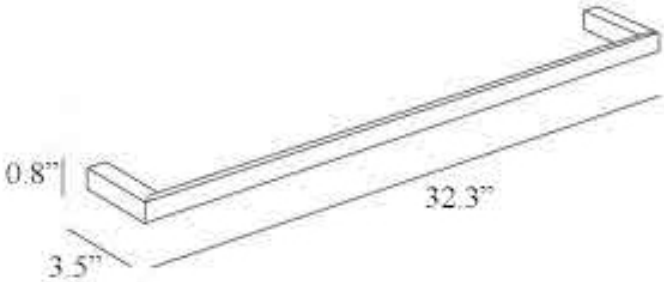

Collection |
Divo

Model |
Divo A1518D

Dimensions Metric

1 inch = 2.54 cm

1 inch = 25.4 mm

WS[®]
BATH
COLLECTIONS

1051 Lea Drive - Collegeville, PA 19426
Tel. 215 513 9400 - Fax 610 831 0215

www.ws bathcollections.com - info@ws bathcollections.com

Divo A1518D

A1518D
Center Distance: 31.5 in.

* WS Bath Collections reserves the right to revise dimensions or information on this sheet without notice

<p>Collection Divo</p>	<p>Model Divo A1518D</p>	<p>Dimensions Metric <i>1 inch = 2.54 cm</i> <i>1 inch = 25.4 mm</i></p>	<p> 1051 Lea Drive - Collegeville, PA 19426 Tel. 215 513 9400 - Fax 610 831 0215 www.ws bathcollections.com - info@ws bathcollections.com</p>
-------------------------------------	---------------------------------------	--	---