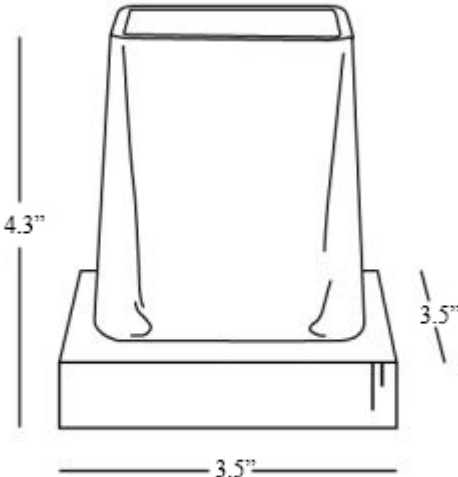

Collection Divo	Model Divo A2010Z	Dimensions Metric <i>1 inch = 2.54 cm</i> <i>1 inch = 25.4 mm</i>	 1051 Lea Drive - Collegeville, PA 19426 Tel. 215 513 9400 - Fax 610 831 0215 www.ws bathcollections.com - info@ws bathcollections.com
-----------------------------	-------------------------------	--	---

* WS Bath Collections reserves the right to revise dimensions or information on this sheet without notice

<p>Collection Divo</p>	<p>Model Divo A2010Z</p>	<p>Dimensions Metric <i>1 inch = 2.54 cm</i> <i>1 inch = 25.4 mm</i></p>	<p> 1051 Lea Drive - Collegeville, PA 19426 Tel. 215 513 9400 - Fax 610 831 0215 www.ws bathcollections.com - info@ws bathcollections.com</p>
-------------------------------------	---------------------------------------	--	---