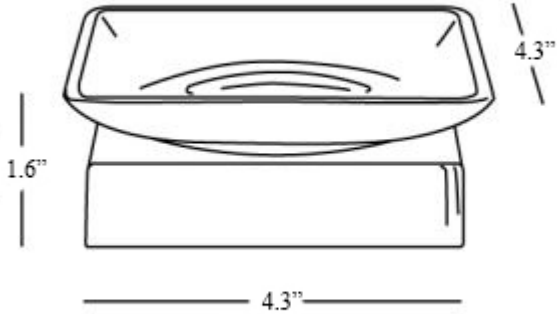

Collection Divo	Model Divo A2011Z	Dimensions Metric <i>1 inch = 2.54 cm</i> <i>1 inch = 25.4 mm</i>	 1051 Lea Drive - Collegeville, PA 19426 Tel. 215 513 9400 - Fax 610 831 0215 www.ws bathcollections.com - info@ws bathcollections.com
-----------------------------	-------------------------------	---	---

* WS Bath Collections reserves the right to revise dimensions or information on this sheet without notice

Collection Divo	Model Divo A2011Z	Dimensions Metric <i>1 inch = 2.54 cm</i> <i>1 inch = 25.4 mm</i>	 1051 Lea Drive - Collegeville, PA 19426 Tel. 215 513 9400 - Fax 610 831 0215 www.ws bathcollections.com - info@ws bathcollections.com
-----------------------------	-------------------------------	---	---