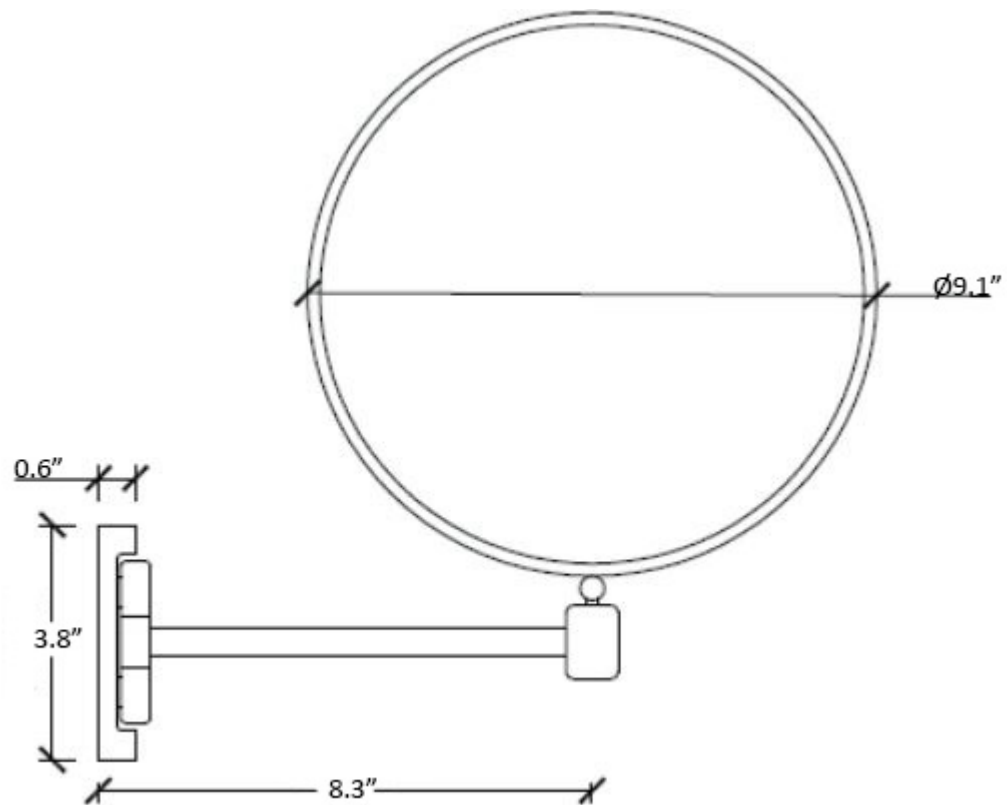

Doppiolo 40/1

Features

- Magnifying Makeup Mirror
- Polished Chrome Finish
- Chrome Plated ABS
- Available with 3X or 6X Magnification, Double Sided with Plain and Magnifying Mirror
- Single Arm, Rotates in All Directions
- Free of Distortion
- Made in Italy

SKU# | Option:

- Doppiolo 40/1 3x | 3x
- Doppiolo 40/1 6x | 6x

Finishes:

* WS Bath Collections reserves the right to revise dimensions or information on this sheet without notice

Collection Doppiolo	Model Doppiolo 40/1	Dimensions Metric <i>1 inch = 2.54 cm</i> <i>1 inch = 25.4 mm</i>	 1051 Lea Drive - Collegeville, PA 19426 Tel. 215 513 9400 - Fax 610 831 0215 www.ws bathcollections.com - info@ws bathcollections.com
-------------------------------	---------------------------------	--	---

Product Specs Sheets

Collection
Doppiolo

Model |
Doppiolo 40/1

Dimensions Metric

1 inch = 2.54 cm
1 inch = 25.4 mm

WS[®]
BATH
COLLECTIONS

1051 Lea Drive - Collegeville, PA 19426
Tel. 215 513 9400 - Fax 610 831 0215