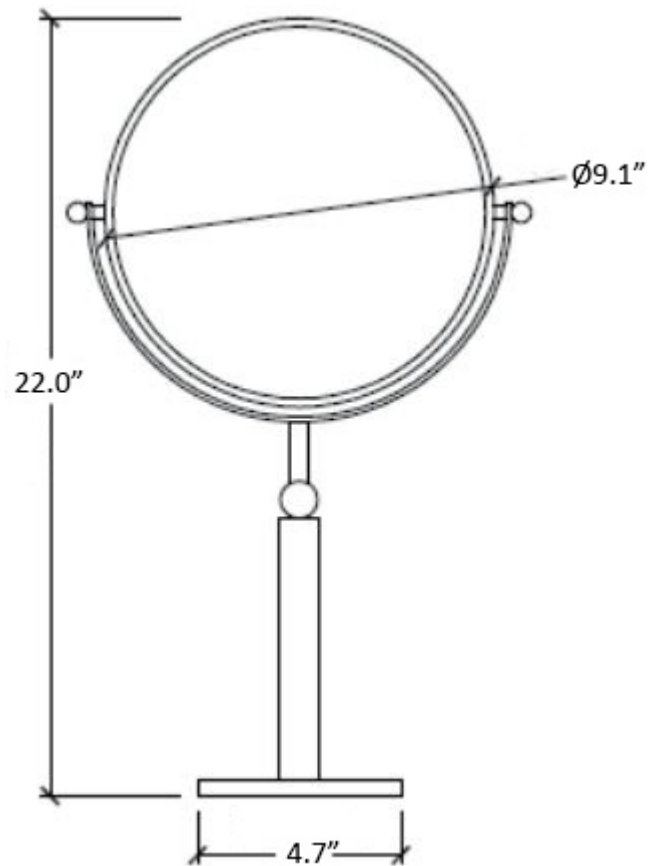

Doppiolo 45/2

Features

- Magnifying Makeup Mirror
- Polished Chrome Finish
- Chrome Plated ABS
- Available with 3X or 6X Magnification, Double Sided with Plain and Magnifying Mirror
- Free of Distortion
- Made in Italy

SKU# | Option:

- Doppiolo 45/2 3x | 3x
- Doppiolo 45/2 6x | 6x

Finishes:

|||| Polished Chrome

* WS Bath Collections reserves the right to revise dimensions or information on this sheet without notice

Collection Doppiolo	Model Doppiolo 45/2	Dimensions Metric <i>1 inch = 2.54 cm</i> <i>1 inch = 25.4 mm</i>	 1051 Lea Drive - Collegeville, PA 19426 Tel. 215 513 9400 - Fax 610 831 0215 www.ws bathcollections.com - info@ws bathcollections.com
-------------------------------	---------------------------------	--	---

Product Specs Sheets

Collection
Doppiolo

Model |
Doppiolo 45/2

Dimensions Metric

1 inch = 2.54 cm
1 inch = 25.4 mm

WS[®]
BATH
COLLECTIONS

1051 Lea Drive - Collegeville, PA 19426
Tel. 215 513 9400 - Fax 610 831 0215
www.ws bathcollections.com - info@ws bathcollections.com