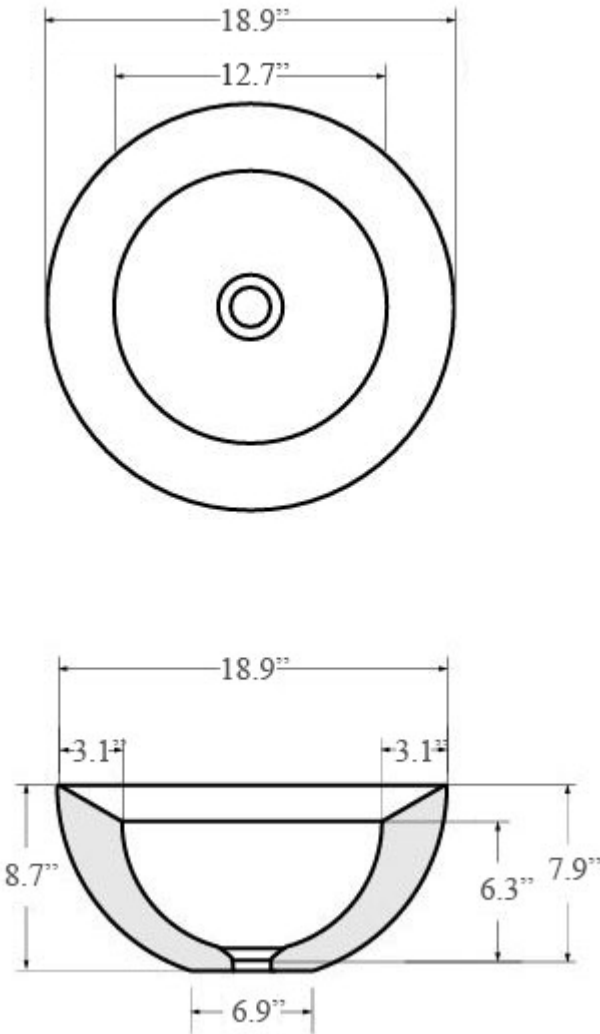

DP 48C

Features

- Bathroom Sink
- Made of Ceramic
- Glossy White Finish
- Without Overflow
- Countertop (Vessel) Installation
- Made in Italy

Related Items:

- WSBC 00076 | Push Waste Drain
- WSBC 53922 | Decorative Trap

Finishes:

 Glossy White

SKU# | Options:

- DP 48C | Glossy White

* WS Bath Collections reserves the right to revise dimensions or information on this sheet without notice

<p>Collections DP</p>	<p>Model DP 48C</p>	<p>Dimensions Metric <i>1 inch = 2.54 cm</i> <i>1 inch = 25.4 mm</i></p>	 <p>1051 Lea Drive - Collegeville, PA 19426 Tel. 215 513 9400 - Fax 610 831 0215 www.ws bathcollections.com - info@ws bathcollections.com</p>
------------------------------------	----------------------------------	--	---

DP 48C

Weight: 30.9 lbs.

* WS Bath Collections reserves the right to revise dimensions or information on this sheet without notice

Collections |
DP

Model |
DP 48C

Dimensions Metric
1 inch = 2.54 cm
1 inch = 25.4 mm

Silicone (optional)

Collection
DP

Model |
DP 48C

Dimensions Metric

1 inch = 2.54 cm
1 inch = 25.4 mm

WS[®]
BATH
COLLECTIONS

1051 Lea Drive - Collegeville, PA 19426
Tel. 215 513 9400 - Fax 610 831 0215

www.ws bathcollections.com - info@ws bathcollections.com