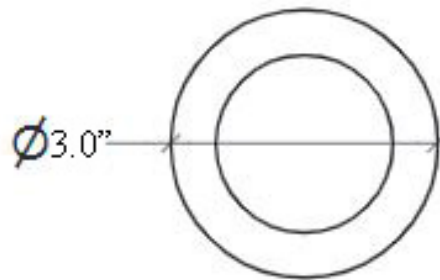

Dimensions Metric

1 inch = 2.54 cm

1 inch = 25.4 mm

 WS[®] BATH
COLLECTIONS

1051 Lea Drive - Collegeville, PA 19426
Tel. 215 513 9400 - Fax 610 831 0215

www.ws bathcollections.com - info@ws bathcollections.com

Product Specs Sheets

Collection
Duemila

Model |
Duemila 55003

Dimensions Metric

1 inch = 2.54 cm
1 inch = 25.4 mm

WS[®]
BATH
COLLECTIONS

1051 Lea Drive - Collegeville, PA 19426
Tel. 215 513 9400 - Fax 610 831 0215