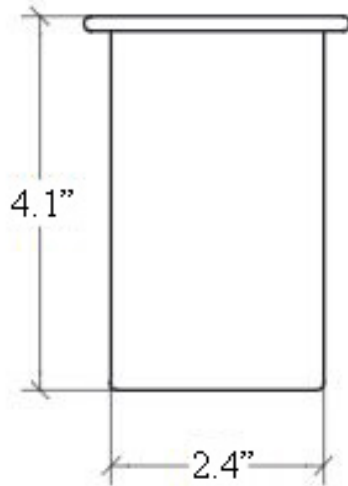

Dimensions Metric

1 inch = 2.54 cm

1 inch = 25.4 mm

 WS[®] BATH
COLLECTIONS

1051 Lea Drive - Collegeville, PA 19426
Tel. 215 513 9400 - Fax 610 831 0215

www.ws bathcollections.com - info@ws bathcollections.com

Product Specs Sheets

Collection
Duemila

Model |
Duemila 55003

Dimensions Metric

1 inch = 2.54 cm
1 inch = 25.4 mm

WS[®]
BATH
COLLECTIONS

1051 Lea Drive - Collegeville, PA 19426
Tel. 215 513 9400 - Fax 610 831 0215