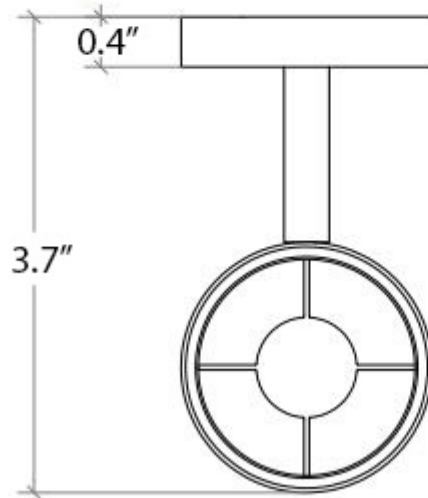

### Finishes:

\* WS Bath Collections reserves the right to revise dimensions or information on this sheet without notice

<b>Collection</b> Duemila	<b>Model  </b> Duemila 55173	<b>Dimensions Metric</b> <i>1 inch = 2.54 cm</i> <i>1 inch = 25.4 mm</i>	 1051 Lea Drive - Collegeville, PA 19426 Tel. 215 513 9400 - Fax 610 831 0215 <a href="http://www.ws bathcollections.com">www.ws bathcollections.com</a> - <a href="mailto:info@ws bathcollections.com">info@ws bathcollections.com</a>
------------------------------	---------------------------------	--	---

# Product Specs Sheets

Collection  
Duemila

Model |  
Duemila 55173

Dimensions Metric

*1 inch = 2.54 cm*  
*1 inch = 25.4 mm*

**WS**<sup>®</sup>  
BATH  
COLLECTIONS

1051 Lea Drive - Collegeville, PA 19426  
Tel. 215 513 9400 - Fax 610 831 0215