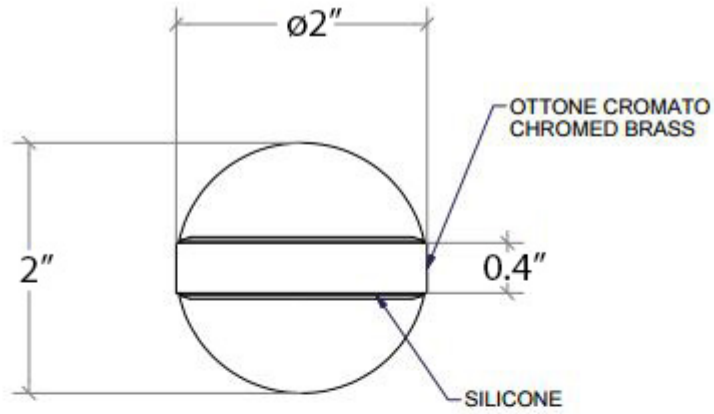

### Finishes:

\* WS Bath Collections reserves the right to revise dimensions or information on this sheet without notice

<b>Collection</b> Duemila	<b>Model  </b> Duemila 55173	<b>Dimensions Metric</b> <i>1 inch = 2.54 cm</i> <i>1 inch = 25.4 mm</i>	 1051 Lea Drive - Collegeville, PA 19426 Tel. 215 513 9400 - Fax 610 831 0215 <a href="http://www.ws bathcollections.com">www.ws bathcollections.com</a> - <a href="mailto:info@ws bathcollections.com">info@ws bathcollections.com</a>
------------------------------	---------------------------------	--	---

# Product Specs Sheets

Collection  
Duemila

Model |  
Duemila 55173

Dimensions Metric

*1 inch = 2.54 cm*  
*1 inch = 25.4 mm*

**WS**<sup>®</sup>  
BATH  
COLLECTIONS

1051 Lea Drive - Collegeville, PA 19426  
Tel. 215 513 9400 - Fax 610 831 0215