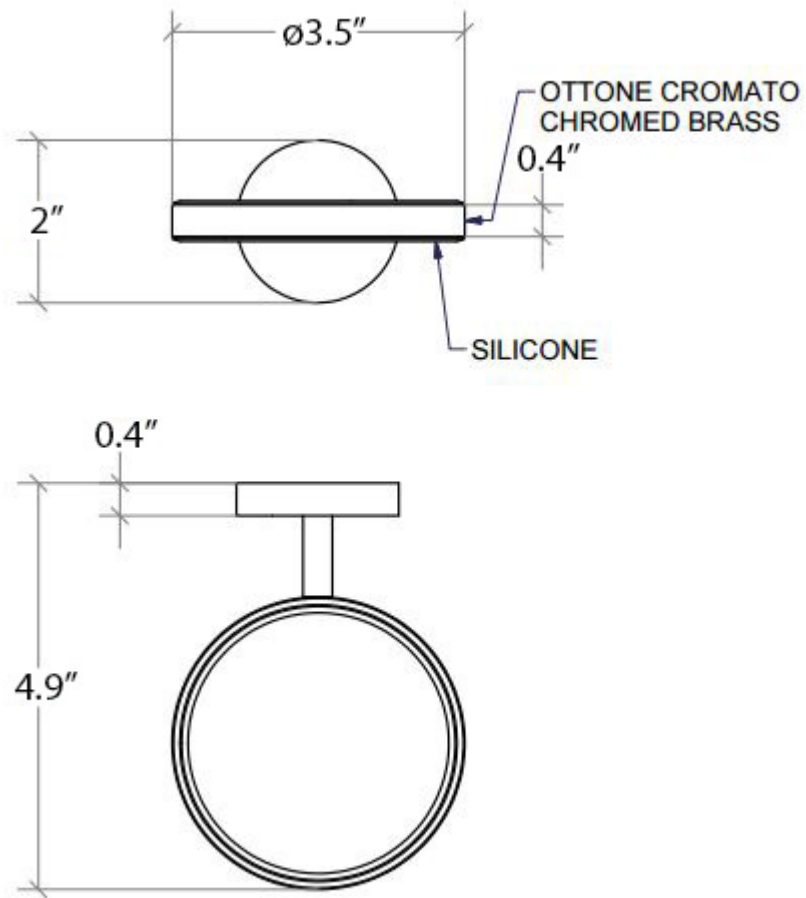

Collection
Duemila

Model |
Duemila 5504

Dimensions Metric
1 inch = 2.54 cm
1 inch = 25.4 mm

WS[®]
BATH
COLLECTIONS

1051 Lea Drive - Collegeville, PA 19426
Tel. 215 513 9400 - Fax 610 831 0215
www.ws bathcollections.com - info@ws bathcollections.com

Collection
Duemila

Model |
Duemila 5507

Dimensions Metric
1 inch = 2.54 cm
1 inch = 25.4 mm

WS[®]
BATH
COLLECTIONS
1051 Lea Drive - Collegeville, PA 19426
Tel. 215 513 9400 - Fax 610 831 0215
www.ws bathcollections.com - info@ws bathcollections.com

Collection
Duemila

Model |
Duemila 55061

Dimensions Metric
1 inch = 2.54 cm
1 inch = 25.4 mm

WS[®]
BATH
COLLECTIONS

1051 Lea Drive - Collegeville, PA 19426
Tel. 215 513 9400 - Fax 610 831 0215
www.ws bathcollections.com - info@ws bathcollections.com

Collection
Duemila

Model |
Duemila 55062

Dimensions Metric

1 inch = 2.54 cm
1 inch = 25.4 mm

WS[®]
BATH
COLLECTIONS

1051 Lea Drive - Collegeville, PA 19426
Tel. 215 513 9400 - Fax 610 831 0215

www.ws bathcollections.com - info@ws bathcollections.com