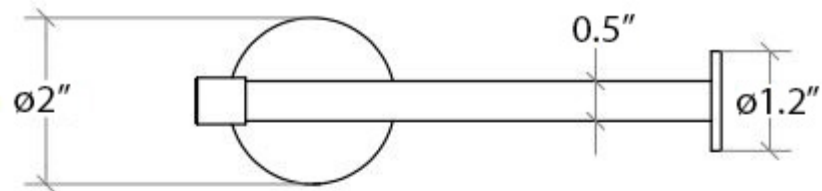

* WS Bath Collections reserves the right to revise dimensions or information on this sheet without notice

Collection Duemila	Model Duemila 5592	Dimensions Metric <i>1 inch = 2.54 cm</i> <i>1 inch = 25.4 mm</i>	 1051 Lea Drive - Collegeville, PA 19426 Tel. 215 513 9400 - Fax 610 831 0215 www.ws bathcollections.com - info@ws bathcollections.com
------------------------------	--------------------------------	--	---

Collection
Duemila

Model |
Duemila 5513

Dimensions Metric
1 inch = 2.54 cm
1 inch = 25.4 mm

WS[®]
BATH
COLLECTIONS

1051 Lea Drive - Collegeville, PA 19426
Tel. 215 513 9400 - Fax 610 831 0215
www.ws bathcollections.com - info@ws bathcollections.com

Collection
Duemila

Model |
Duemila 5504

Dimensions Metric
1 inch = 2.54 cm
1 inch = 25.4 mm

WS[®]
BATH
COLLECTIONS

1051 Lea Drive - Collegeville, PA 19426
Tel. 215 513 9400 - Fax 610 831 0215
www.ws bathcollections.com - info@ws bathcollections.com

Collection
Duemila

Model |
Duemila 5507

Dimensions Metric
1 inch = 2.54 cm
1 inch = 25.4 mm

WS[®]
BATH
COLLECTIONS
1051 Lea Drive - Collegeville, PA 19426
Tel. 215 513 9400 - Fax 610 831 0215
www.ws bathcollections.com - info@ws bathcollections.com