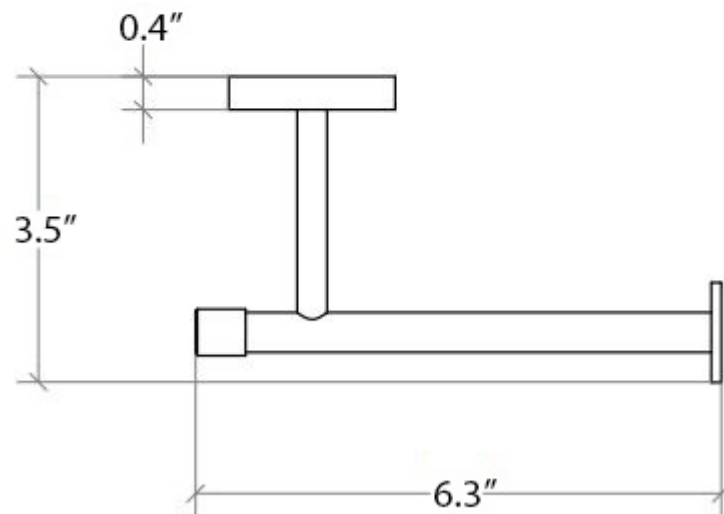

* WS Bath Collections reserves the right to revise dimensions or information on this sheet without notice

Collection Duemila	Model Duemila 5592	Dimensions Metric <i>1 inch = 2.54 cm</i> <i>1 inch = 25.4 mm</i>	 1051 Lea Drive - Collegeville, PA 19426 Tel. 215 513 9400 - Fax 610 831 0215 www.ws bathcollections.com - info@ws bathcollections.com
------------------------------	--------------------------------	--	---

Collection
Duemila

Model |
Duemila 5513

Dimensions Metric
1 inch = 2.54 cm
1 inch = 25.4 mm

WS[®]
BATH
COLLECTIONS

1051 Lea Drive - Collegeville, PA 19426
Tel. 215 513 9400 - Fax 610 831 0215
www.ws bathcollections.com - info@ws bathcollections.com

Collection
Duemila

Model |
Duemila 5504

Dimensions Metric
1 inch = 2.54 cm
1 inch = 25.4 mm

WS[®]
BATH
COLLECTIONS

1051 Lea Drive - Collegeville, PA 19426
Tel. 215 513 9400 - Fax 610 831 0215
www.ws bathcollections.com - info@ws bathcollections.com

Collection
Duemila

Model |
Duemila 5507

Dimensions Metric
1 inch = 2.54 cm
1 inch = 25.4 mm

WS[®]
BATH
COLLECTIONS
1051 Lea Drive - Collegeville, PA 19426
Tel. 215 513 9400 - Fax 610 831 0215
www.ws bathcollections.com - info@ws bathcollections.com