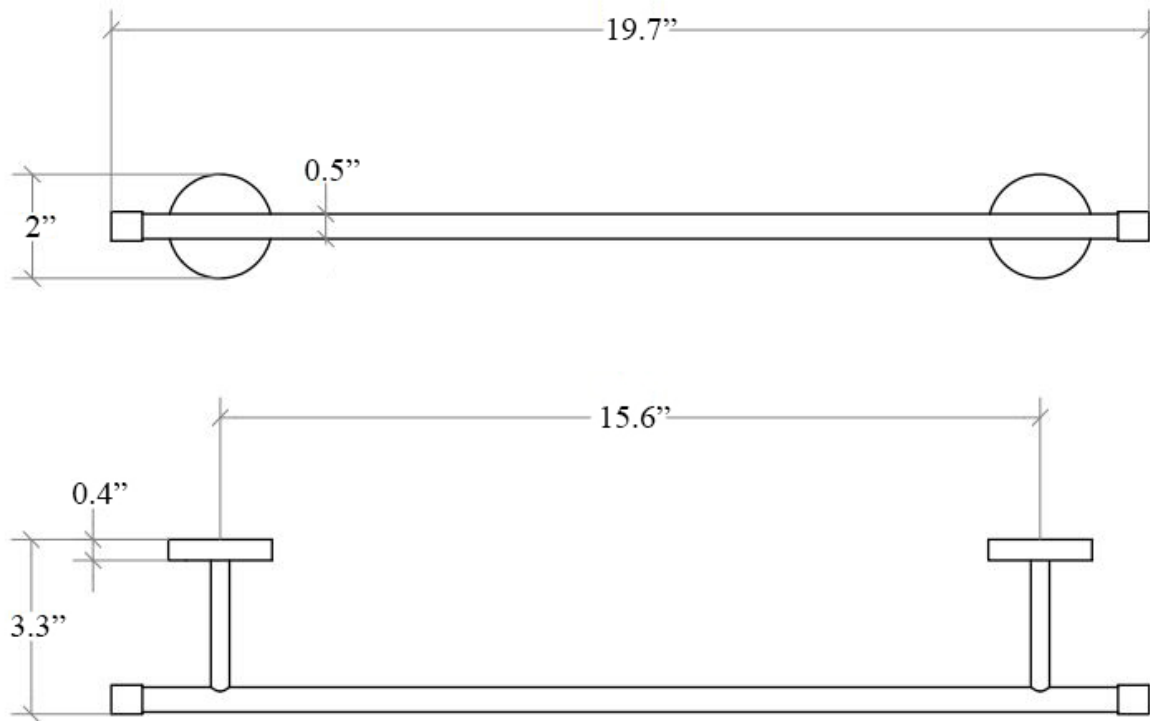

* WS Bath Collections reserves the right to revise dimensions or information on this sheet without notice

Collection Duemila	Model Duemila 5592	Dimensions Metric <i>1 inch = 2.54 cm</i> <i>1 inch = 25.4 mm</i>	 1051 Lea Drive - Collegeville, PA 19426 Tel. 215 513 9400 - Fax 610 831 0215 www.ws bathcollections.com - info@ws bathcollections.com
------------------------------	--------------------------------	--	---

Collection
Duemila

Model |
Duemila 5513

Dimensions Metric
1 inch = 2.54 cm
1 inch = 25.4 mm

WS[®]
BATH
COLLECTIONS

1051 Lea Drive - Collegeville, PA 19426
Tel. 215 513 9400 - Fax 610 831 0215
www.ws bathcollections.com - info@ws bathcollections.com

Collection
Duemila

Model |
Duemila 5504

Dimensions Metric
1 inch = 2.54 cm
1 inch = 25.4 mm

WS[®]
BATH
COLLECTIONS

1051 Lea Drive - Collegeville, PA 19426
Tel. 215 513 9400 - Fax 610 831 0215
www.ws bathcollections.com - info@ws bathcollections.com

Collection
Duemila

Model |
Duemila 5507

Dimensions Metric
1 inch = 2.54 cm
1 inch = 25.4 mm

WS[®]
BATH
COLLECTIONS
1051 Lea Drive - Collegeville, PA 19426
Tel. 215 513 9400 - Fax 610 831 0215
www.ws bathcollections.com - info@ws bathcollections.com