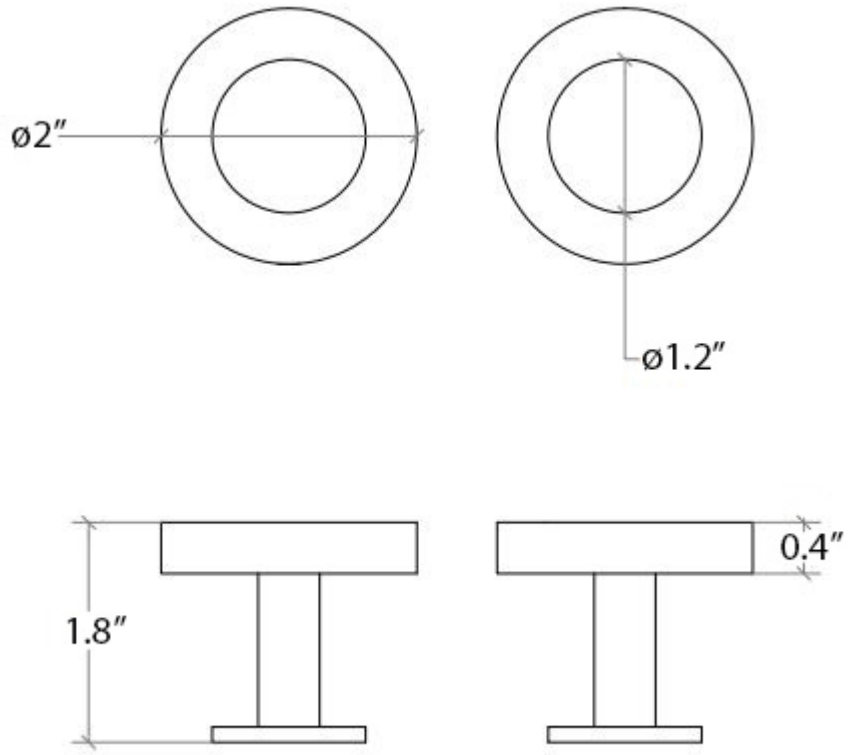

Collection
Duemila

Model |
Duemila 5513

Dimensions Metric
1 inch = 2.54 cm
1 inch = 25.4 mm

WS[®]
BATH
COLLECTIONS

1051 Lea Drive - Collegeville, PA 19426
Tel. 215 513 9400 - Fax 610 831 0215
www.ws bathcollections.com - info@ws bathcollections.com

Collection
Duemila

Model |
Duemila 5504

Dimensions Metric
1 inch = 2.54 cm
1 inch = 25.4 mm

WS[®]
BATH
COLLECTIONS

1051 Lea Drive - Collegeville, PA 19426
Tel. 215 513 9400 - Fax 610 831 0215
www.ws bathcollections.com - info@ws bathcollections.com

Collection
Duemila

Model |
Duemila 5507

Dimensions Metric
1 inch = 2.54 cm
1 inch = 25.4 mm

WS[®]
BATH
COLLECTIONS
1051 Lea Drive - Collegeville, PA 19426
Tel. 215 513 9400 - Fax 610 831 0215
www.ws bathcollections.com - info@ws bathcollections.com

Collection
Duemila

Model |
Duemila 55061

Dimensions Metric
1 inch = 2.54 cm
1 inch = 25.4 mm

WS[®]
BATH
COLLECTIONS

1051 Lea Drive - Collegeville, PA 19426
Tel. 215 513 9400 - Fax 610 831 0215
www.ws bathcollections.com - info@ws bathcollections.com