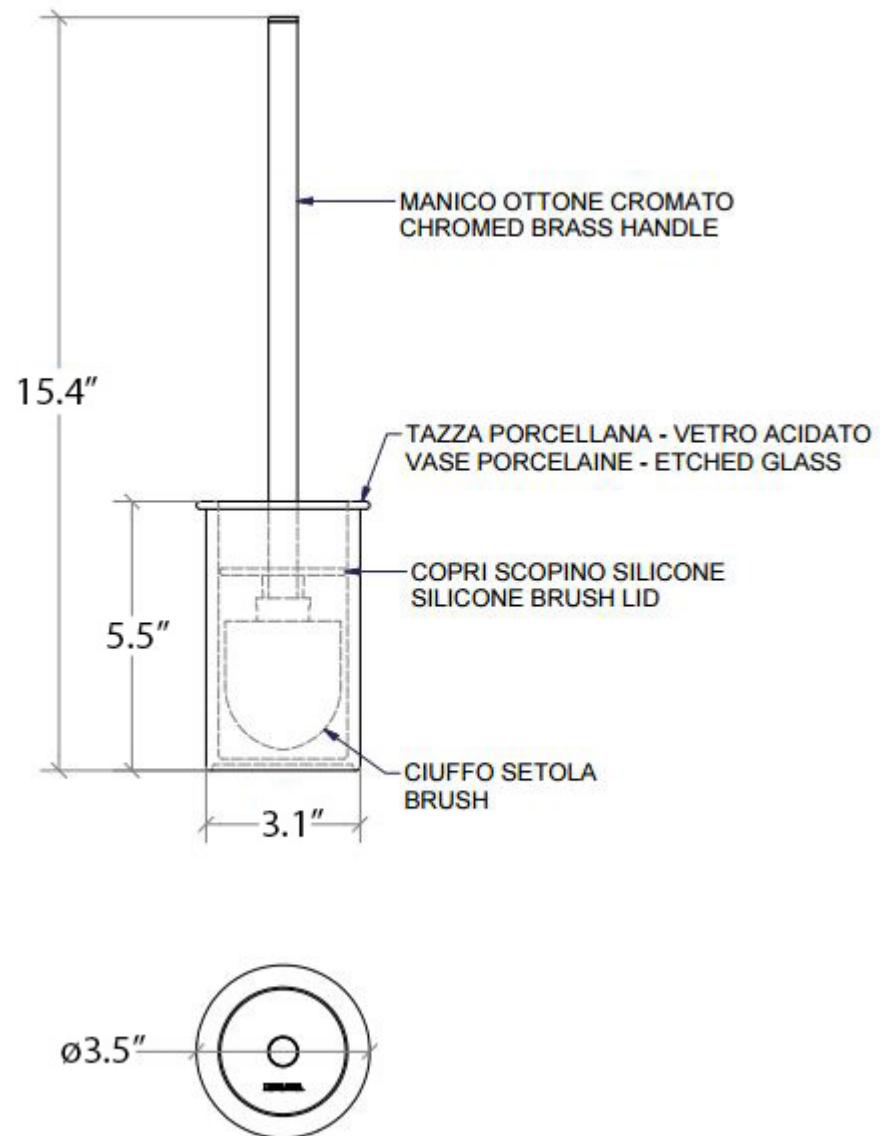

Duemila 5592

Features

- Bathroom Accessories Set
- Includes Towel Bar (19.7"), Toilet Paper Holder, Bathroom Hook (Set of 2), and Single Holder with Toilet Brush Holder
- Polished Chrome Finish
- Solid Brass Base
- Premium Metal Construction for Durability and Reliability
- Screw Installation or Easy Glue (Self-Adhesive) Installation (No Drilling Required)
- Installation Hardware Included
- Individual Items Also Sold Separately (Please Refer to Related Items Below)
- Designer Collection

Collection
Duemila

Model |
Duemila 5507

Dimensions Metric
1 inch = 2.54 cm
1 inch = 25.4 mm

WS[®]
BATH
COLLECTIONS
1051 Lea Drive - Collegeville, PA 19426
Tel. 215 513 9400 - Fax 610 831 0215
www.ws bathcollections.com - info@ws bathcollections.com

Collection
Duemila

Model |
Duemila 55061

Dimensions Metric
1 inch = 2.54 cm
1 inch = 25.4 mm

WS[®]
BATH
COLLECTIONS

1051 Lea Drive - Collegeville, PA 19426
Tel. 215 513 9400 - Fax 610 831 0215
www.ws bathcollections.com - info@ws bathcollections.com

Collection
Duemila

Model |
Duemila 55062

Dimensions Metric

1 inch = 2.54 cm
1 inch = 25.4 mm

WS[®]
BATH
COLLECTIONS

1051 Lea Drive - Collegeville, PA 19426
Tel. 215 513 9400 - Fax 610 831 0215

www.ws bathcollections.com - info@ws bathcollections.com