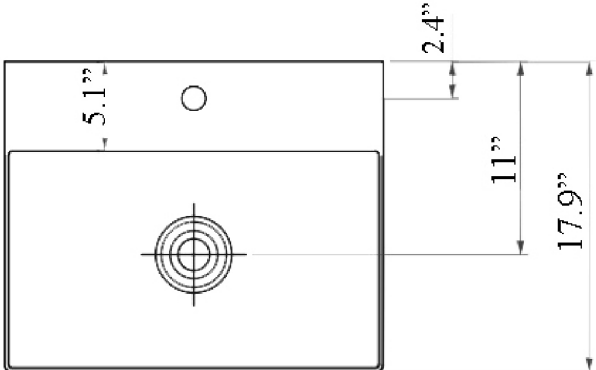

Related Items:

- WSBC 00076 | Push Waste Drain
- WSBC 53922 | Decorative Trap

Finishes:

-  Glossy White
-  Matte Black

SKU# | Options:

- Edge 55.00 WG | Glossy White, No Faucet Hole
- Edge 55.01 WG | Glossy White, One Faucet Hole
- Edge 55.03 WG | Glossy White, Three Faucet Holes
- Edge 55.00 BM | Matte Black, No Faucet Hole
- Edge 55.01 BM | Matte Black, One Faucet Hole
- Edge 55.03 BM | Matte Black, Three Faucet Holes

* WS Bath Collections reserve the right to make revisions without notice to product specifications, dimensions, or information.

Collection Edge	Model Edge 55	Dimensions Metric <i>1 inch = 2.54 cm</i> <i>1 inch = 25.4 mm</i>	 1051 Lea Drive - Collegeville, PA 19426 Tel. 215 513 9400 - Fax 610 831 0215 www.ws bathcollections.com - info@ws bathcollectins.com
-----------------------------	---------------------------	---	---

* WS Bath Collections reserve the right to make revisions without notice to product specifications, dimensions, or information.

<p>Collection Edge</p>	<p>Model Edge 55</p>	<p>Dimensions Metric <i>1 inch = 2.54 cm</i> <i>1 inch = 25.4 mm</i></p>	 <p>1051 Lea Drive - Collegeville, PA 19426 Tel. 215 513 9400 - Fax 610 831 0215 www.ws bathcollections.com - info@ws bathcollectins.com</p>
-------------------------------------	-----------------------------------	--	---