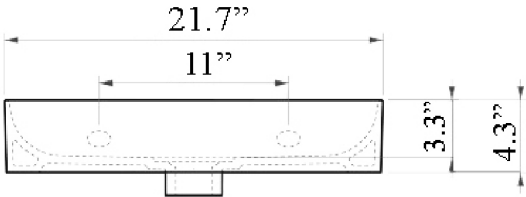

Related Items:

- WSBC 00076 | Push Waste Drain
- WSBC 53922 | Decorative Trap

Finishes:

-  Glossy White
-  Matte Black

SKU# | Options:

- Edge 55.00 WG | Glossy White, No Faucet Hole
- Edge 55.01 WG | Glossy White, One Faucet Hole
- Edge 55.03 WG | Glossy White, Three Faucet Holes
- Edge 55.00 BM | Matte Black, No Faucet Hole
- Edge 55.01 BM | Matte Black, One Faucet Hole
- Edge 55.03 BM | Matte Black, Three Faucet Holes

* WS Bath Collections reserve the right to make revisions without notice to product specifications, dimensions, or information.

Collection Edge	Model Edge 55	Dimensions Metric <i>1 inch = 2.54 cm</i> <i>1 inch = 25.4 mm</i>	 1051 Lea Drive - Collegeville, PA 19426 Tel. 215 513 9400 - Fax 610 831 0215 www.ws bathcollections.com - info@ws bathcollectins.com
-----------------------------	---------------------------	---	---

* WS Bath Collections reserve the right to make revisions without notice to product specifications, dimensions, or information.

<p>Collection Edge</p>	<p>Model Edge 55</p>	<p>Dimensions Metric <i>1 inch = 2.54 cm</i> <i>1 inch = 25.4 mm</i></p>	 <p>1051 Lea Drive - Collegeville, PA 19426 Tel. 215 513 9400 - Fax 610 831 0215 www.ws bathcollections.com - info@ws bathcollectins.com</p>
-------------------------------------	-----------------------------------	--	---