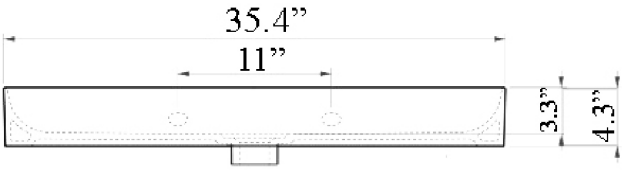

\* WS Bath Collections reserve the right to make revisions without notice to product specifications, dimensions, or information.

<b>Collection  </b> Edge	<b>Model  </b> Edge 90	Dimensions Metric <i>1 inch = 2.54 cm</i> <i>1 inch = 25.4 mm</i>	 1051 Lea Drive - Collegeville, PA 19426 Tel. 215 513 9400 - Fax 610 831 0215 <a href="http://www.ws bathcollections.com">www.ws bathcollections.com</a> - <a href="mailto:info@ws bathcollectins.com">info@ws bathcollectins.com</a>
-----------------------------	---------------------------	---	---