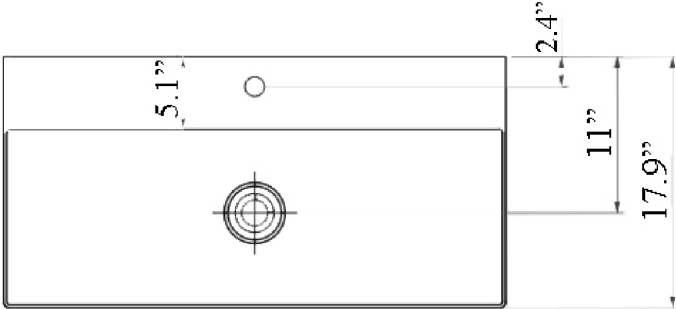

\* WS Bath Collections reserve the right to make revisions without notice to product specifications, dimensions, or information.

<b>Collection  </b> Edge	<b>Model  </b> Edge 90	Dimensions Metric <i>1 inch = 2.54 cm</i> <i>1 inch = 25.4 mm</i>	 1051 Lea Drive - Collegeville, PA 19426 Tel. 215 513 9400 - Fax 610 831 0215 <a href="http://www.ws bathcollections.com">www.ws bathcollections.com</a> - <a href="mailto:info@ws bathcollectins.com">info@ws bathcollectins.com</a>
-----------------------------	---------------------------	---	---