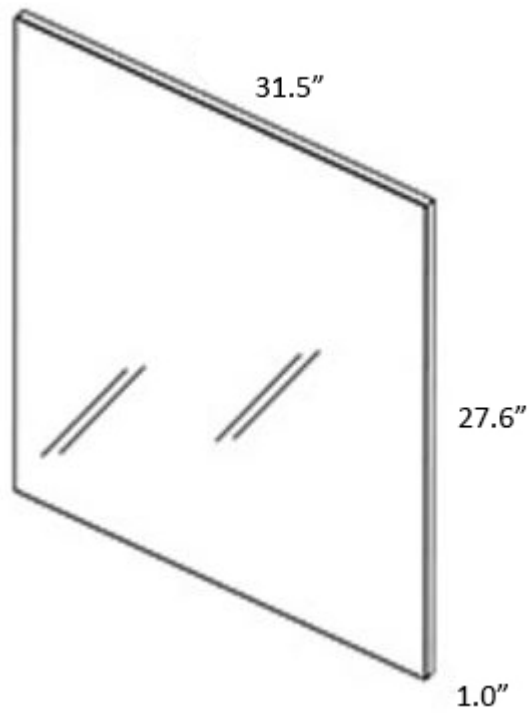

Collection
Elegance

Model |
Elegance 80

Dimensions Metric

1 inch = 2.54 cm

1 inch = 25.4 mm

WS[®]
BATH
COLLECTIONS

1051 Lea Drive - Collegeville, PA 19426
Tel. 215 513 9400 - Fax 610 831 0215

www.ws bathcollections.com - info@ws bathcollections.com

ELEGANCE

UNIT

Depth 18

WASHBASIN

Slim

TECHNICAL INFORMATION

- STRUCTURE: High gloss lacquered 5/8 in. board and melamine 5/8 in. board
- FRONT : High gloss lacquered 5/8 in. board and melamine 5/8 in. board
- HANDLE: Sandy grey - Matt white finish / Essence wenge - Matt black finish / White - Metallic bright chrome finish.
- HINGE: 105° opening, Ø 1 in. cap, easy assembly and soft closing system.
- PIEDS: ABS, metallic in the finish of the handle.
- TUBE DEPTH: Tube depth 2 3/4 in.

SIPHON PLACEMENT

Finishes

Collection
Elegance

Model |
Elegance 80

Dimensions Metric

1 inch = 2.54 cm
1 inch = 25.4 mm

1051 Lea Drive - Collegeville, PA 19426
Tel. 215 513 9400 - Fax 610 831 0215
www.ws bathcollections.com - info@ws bathcollections.com

Collection
Murano

Model |
Murano 80

Dimensions Metric
1 inch = 2.54 cm
1 inch = 25.4 mm

WS[®]
BATH
COLLECTIONS

1051 Lea Drive - Collegeville, PA 19426
Tel. 215 513 9400 - Fax 610 831 0215
www.ws bathcollections.com - info@ws bathcollections.com