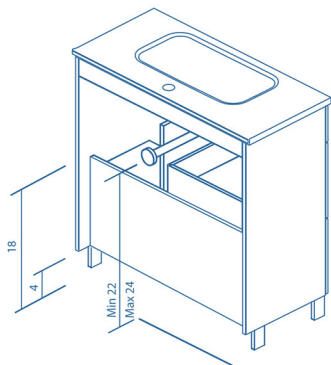

Collection
Elegance

Model |
Elegance 80

Dimensions Metric

1 inch = 2.54 cm

1 inch = 25.4 mm

WS[®]
BATH
COLLECTIONS

1051 Lea Drive - Collegeville, PA 19426
Tel. 215 513 9400 - Fax 610 831 0215

www.ws bathcollections.com - info@ws bathcollections.com

ELEGANCE

UNIT

Depth 18

WASHBASIN

Slim

TECHNICAL INFORMATION

- STRUCTURE: High gloss lacquered 5/8 in. board and melamine 5/8 in. board
- FRONT : High gloss lacquered 5/8 in. board and melamine 5/8 in. board
- HANDLE: Sandy grey - Matt white finish / Essence wenge - Matt black finish / White - Metallic bright chrome finish.
- HINGE: 105° opening, Ø 1 in. cap, easy assembly and soft closing system.
- PIEDS: ABS, metallic in the finish of the handle.
- TUBE DEPTH: Tube depth 2 3/4 in.

SIPHON PLACEMENT

Finishes

Collection
Elegance

Model |
Elegance 80

Dimensions Metric

1 inch = 2.54 cm
1 inch = 25.4 mm

1051 Lea Drive - Collegeville, PA 19426
Tel. 215 513 9400 - Fax 610 831 0215
www.ws bathcollections.com - info@ws bathcollections.com

Collection
Murano

Model |
Murano 80

Dimensions Metric
1 inch = 2.54 cm
1 inch = 25.4 mm

WS[®]
BATH
COLLECTIONS

1051 Lea Drive - Collegeville, PA 19426
Tel. 215 513 9400 - Fax 610 831 0215
www.ws bathcollections.com - info@ws bathcollections.com