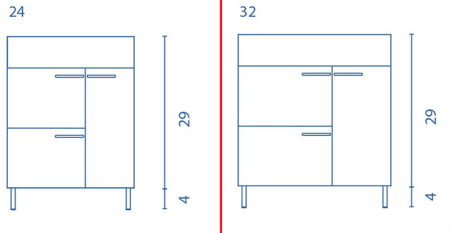

Collection
Elegance

Model |
Elegance 80

Dimensions Metric

1 inch = 2.54 cm

1 inch = 25.4 mm

WS[®]
BATH
COLLECTIONS

1051 Lea Drive - Collegeville, PA 19426
Tel. 215 513 9400 - Fax 610 831 0215

www.ws bathcollections.com - info@ws bathcollections.com

ELEGANCE

UNIT

Depth 18

WASHBASIN

Slim

TECHNICAL INFORMATION

- STRUCTURE: High gloss lacquered 5/8 in. board and melamine 5/8 in. board
- FRONT : High gloss lacquered 5/8 in. board and melamine 5/8 in. board
- HANDLE: Sandy grey - Matt white finish / Essence wenge - Matt black finish / White - Metallic bright chrome finish.
- HINGE: 105° opening, Ø 1 in. cap, easy assembly and soft closing system.
- PIEDS: ABS, metallic in the finish of the handle.
- TUBE DEPTH: Tube depth 2 3/4 in.

SIPHON PLACEMENT

Finishes

Collection
Elegance

Model |
Elegance 80

Dimensions Metric

1 inch = 2.54 cm
1 inch = 25.4 mm

1051 Lea Drive - Collegeville, PA 19426
Tel. 215 513 9400 - Fax 610 831 0215
www.ws bathcollections.com - info@ws bathcollections.com

Collection
Murano

Model |
Murano 80

Dimensions Metric
1 inch = 2.54 cm
1 inch = 25.4 mm

WS[®]
BATH
COLLECTIONS

1051 Lea Drive - Collegeville, PA 19426
Tel. 215 513 9400 - Fax 610 831 0215
www.ws bathcollections.com - info@ws bathcollections.com