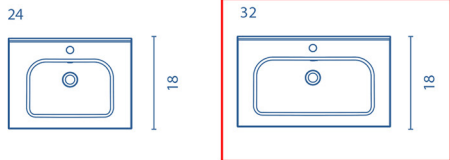

Collection
Elegance

Model |
Elegance 80

Dimensions Metric

1 inch = 2.54 cm

1 inch = 25.4 mm

WS[®]
BATH
COLLECTIONS

1051 Lea Drive - Collegeville, PA 19426
Tel. 215 513 9400 - Fax 610 831 0215

www.ws bathcollections.com - info@ws bathcollections.com

ELEGANCE

UNIT

Depth 18

WASHBASIN

Slim

TECHNICAL INFORMATION

- STRUCTURE: High gloss lacquered 5/8 in. board and melamine 5/8 in. board
- FRONT : High gloss lacquered 5/8 in. board and melamine 5/8 in. board
- HANDLE: Sandy grey - Matt white finish / Essence wenge - Matt black finish / White - Metallic bright chrome finish.
- HINGE: 105° opening, Ø 1 in. cap, easy assembly and soft closing system.
- PIEDS: ABS, metallic in the finish of the handle.
- TUBE DEPTH: Tube depth 2 3/4 in.

SIPHON PLACEMENT

Finishes

Collection
Elegance

Model |
Elegance 80

Dimensions Metric

1 inch = 2.54 cm
1 inch = 25.4 mm

1051 Lea Drive - Collegeville, PA 19426
Tel. 215 513 9400 - Fax 610 831 0215
www.ws bathcollections.com - info@ws bathcollections.com

Collection
Murano

Model |
Murano 80

Dimensions Metric
1 inch = 2.54 cm
1 inch = 25.4 mm

WS[®]
BATH
COLLECTIONS

1051 Lea Drive - Collegeville, PA 19426
Tel. 215 513 9400 - Fax 610 831 0215
www.ws bathcollections.com - info@ws bathcollections.com