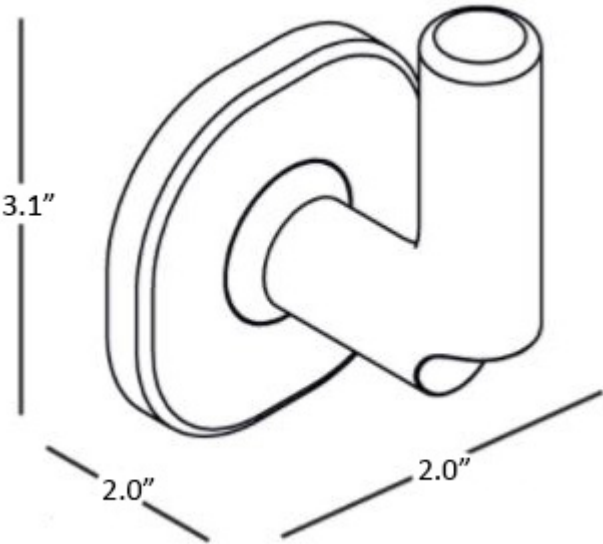

Product Specs Sheets

Cover Page

Ellepi A44200

Features

- Bathroom Hook
- Available in 3 Finishes: Polished Chrome, Matte White, and Matte Black
- Solid Brass Base
- Premium Metal Construction for Durability and Reliability
- Screw Installation or Easy Glue (Self-Adhesive) Installation (No Drilling Required)
- Installation Hardware included
- Designer Collection
- Made in Italy

Collection Ellepi	Model Ellepi A44200	Dimensions Metric <i>1 inch = 2.54 cm</i> <i>1 inch = 25.4 mm</i>	 1051 Lea Drive - Collegeville, PA 19426 Tel. 215 513 9400 - Fax 610 831 0215 www.ws bathcollections.com - info@ws bathcollections.com
-------------------------------	---------------------------------	---	---

Ellepi A44200

* WS Bath Collections reserves the right to revise dimensions or information on this sheet without notice

Collection Ellepi	Model Ellepi A44200	Dimensions Metric <i>1 inch = 2.54 cm</i> <i>1 inch = 25.4 mm</i>	 1051 Lea Drive - Collegeville, PA 19426 Tel. 215 513 9400 - Fax 610 831 0215 www.ws bathcollections.com - info@ws bathcollections.com
-------------------------------	---------------------------------	--	---