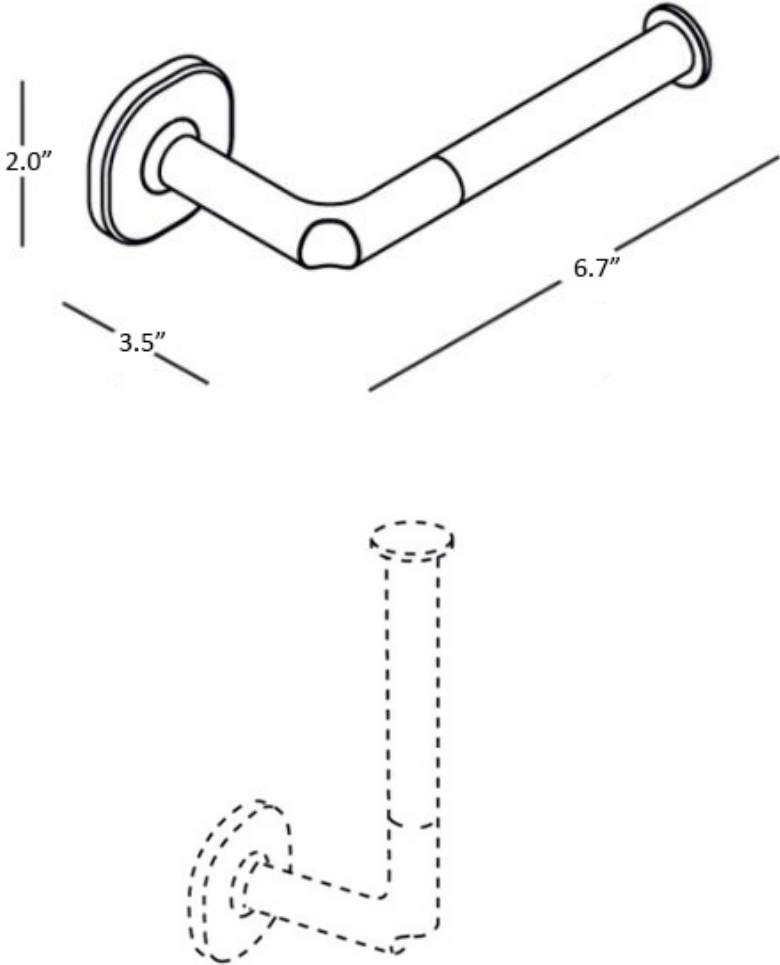

Product Specs Sheets

Cover Page

Ellepi A4425A

Features

- Toilet Paper Holder
- Available in 3 Finishes: Polished Chrome, Matte White, and Matte Black
- Solid Brass Base
- Premium Metal Construction for Durability and Reliability
- Screw Installation or Easy Glue (Self-Adhesive) Installation (No Drilling Required)
- Installation Hardware included
- Designer Collection
- Made in Italy

Collection |
Ellepi

Model |
Ellepi A4425A

Dimensions Metric

1 inch = 2.54 cm

1 inch = 25.4 mm

1051 Lea Drive - Collegeville, PA 19426
Tel. 215 513 9400 - Fax 610 831 0215

www.ws bathcollections.com - info@ws bathcollections.com

Ellepi A4425A

* WS Bath Collections reserves the right to revise dimensions or information on this sheet without notice

<p>Collection Ellepi</p>	<p>Model Ellepi A4425A</p>	<p>Dimensions Metric <i>1 inch = 2.54 cm</i> <i>1 inch = 25.4 mm</i></p>	<p>WS[®] BATH COLLECTIONS 1051 Lea Drive - Collegeville, PA 19426 Tel. 215 513 9400 - Fax 610 831 0215 www.ws bathcollections.com - info@ws bathcollections.com</p>
---------------------------------------	---	--	--