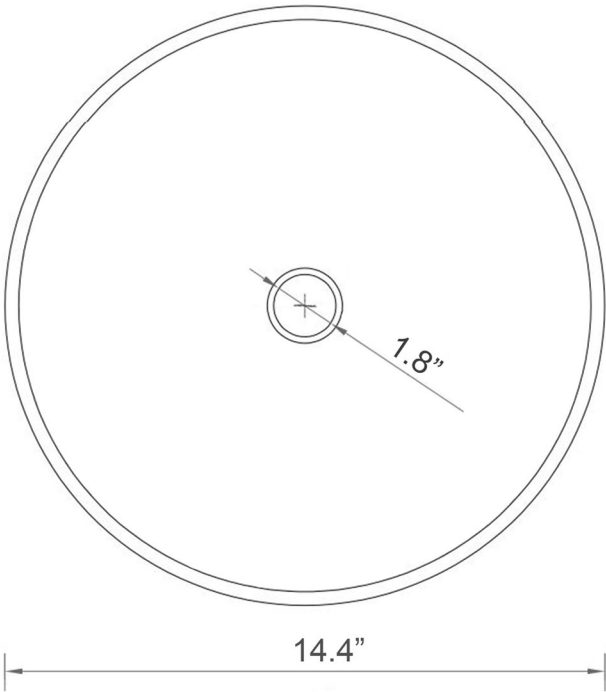

- WSBC | Push Waste Drain
- WSBC 53922 | Decorative Trap
- WSBC 5398 | Separation Ring (Optional)

Finishes:

-  Opaque (Matte)

SKU# | Options:

- Emilie 711 FU | Opaque (Matte)

* WS Bath Collections reserves the right to revise dimensions or information on this sheet without notice

Collection Glamorous	Model Emilie 711 FU	Dimensions Metric <i>1 inch = 2.54 cm</i> <i>1 inch = 25.4 mm</i>	 1051 Lea Drive - Collegeville, PA 19426 Tel. 215 513 9400 - Fax 610 831 0215 www.ws bathcollections.com - info@ws bathcollections.com
----------------------------------	---------------------------------	---	---

Collection
Glamorous

Model |
Emilie 711 FU

Dimensions Metric
1 inch = 2.54 cm
1 inch = 25.4 mm

WS[®] BATH
COLLECTIONS

1051 Lea Drive - Collegeville, PA 19426
Tel. 215 513 9400 - Fax 610 831 0215
www.ws bathcollections.com - info@ws bathcollections.com

Bolts

Silicone (optional)

Collection
Glamorous

Model |
Emilie 711 FU

Dimensions Metric

1 inch = 2.54 cm
1 inch = 25.4 mm

1051 Lea Drive - Collegeville, PA 19426
Tel. 215 513 9400 - Fax 610 831 0215

www.ws bathcollections.com - info@ws bathcollections.com