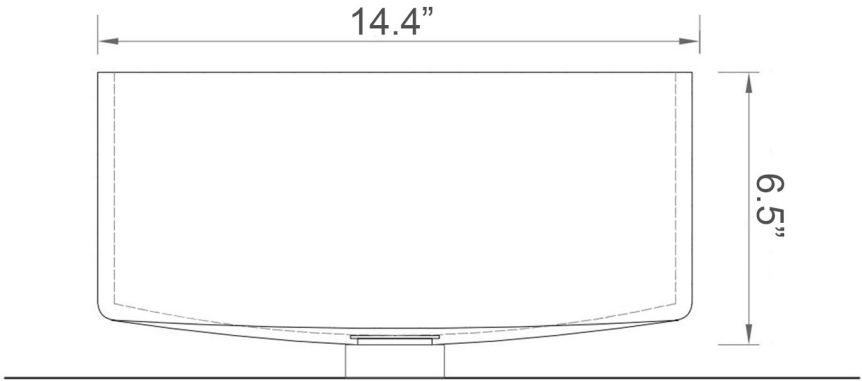

- WSBC | Push Waste Drain
- WSBC 53922 | Decorative Trap
- WSBC 5398 | Separation Ring (Optional)

Finishes:

-  Opaque (Matte)

SKU# | Options:

- Emilie 711 FU | Opaque (Matte)

* WS Bath Collections reserves the right to revise dimensions or information on this sheet without notice

Collection Glamorous	Model Emilie 711 FU	Dimensions Metric <i>1 inch = 2.54 cm</i> <i>1 inch = 25.4 mm</i>	 1051 Lea Drive - Collegeville, PA 19426 Tel. 215 513 9400 - Fax 610 831 0215 www.ws bathcollections.com - info@ws bathcollections.com
----------------------------------	---------------------------------	---	---

Collection
Glamorous

Model |
Emilie 711 FU

Dimensions Metric
1 inch = 2.54 cm
1 inch = 25.4 mm

WS[®] BATH
COLLECTIONS

1051 Lea Drive - Collegeville, PA 19426
Tel. 215 513 9400 - Fax 610 831 0215
www.ws bathcollections.com - info@ws bathcollections.com

Bolts

Silicone (optional)

Collection
Glamorous

Model |
Emilie 711 FU

Dimensions Metric

1 inch = 2.54 cm
1 inch = 25.4 mm

1051 Lea Drive - Collegeville, PA 19426
Tel. 215 513 9400 - Fax 610 831 0215

www.ws bathcollections.com - info@ws bathcollections.com