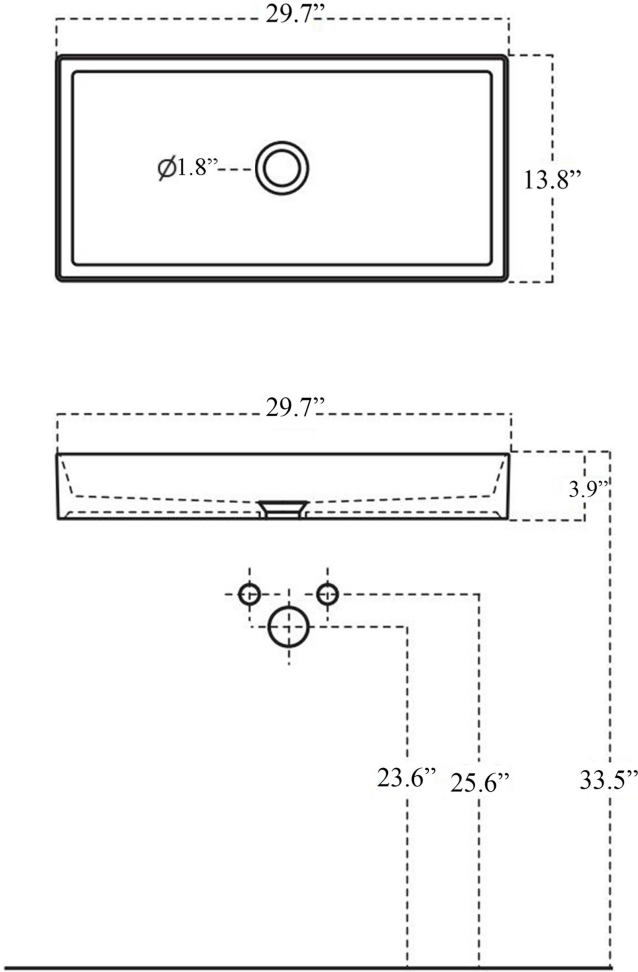

Product Specs Sheets

Cover Page

Energy 75C

Features

- Bathroom Sink
- Made of Ceramic
- Glossy White Finish
- Without Overflow
- Countertop (Vessel) Installation

Related Items:

- WSBC 00076 | Push Waste Drain
- WSBC 53922 | Decorative Trap

Finishes:

 Glossy White

SKU# | Options:

- Energy 75C | Glossy White

* WS Bath Collections reserves the right to revise dimensions or information on this sheet without notice

Collection Energy	Model Energy 75C	Dimensions Metric <i>1 inch = 2.54 cm</i> <i>1 inch = 25.4 mm</i>	 1051 Lea Drive - Collegeville, PA 19426 Tel. 215 513 9400 - Fax 610 831 0215 www.ws bathcollections.com - info@ws bathcollections.com
-------------------------------	------------------------------	---	---

Collection
Energy

Model |
Energy 75C

Dimensions Metric
1 inch = 2.54 cm
1 inch = 25.4 mm

1051 Lea Drive - Collegeville, PA 19426
Tel. 215 513 9400 - Fax 610 831 0215
www.ws bathcollections.com - info@ws bathcollections.com

Bolts

Silicone (optional)

Collection
Energy

Model |
Energy 75C

Dimensions Metric

1 inch = 2.54 cm
1 inch = 25.4 mm

WS[®]
BATH
COLLECTIONS

1051 Lea Drive - Collegeville, PA 19426
Tel. 215 513 9400 - Fax 610 831 0215