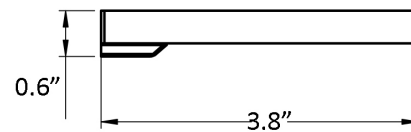

Collection
Evo-Luna

Model |
Evo-Luna WSBC 38008

Dimensions Metric
1 inch = 2.54 cm
1 inch = 25.4 mm

WS[®]
BATH
COLLECTIONS

1051 Lea Drive - Collegeville, PA 19426
Tel. 215 513 9400 - Fax 610 831 0215
www.ws bathcollections.com - info@ws bathcollections.com

Collection
Luna

Model |
Luna WSBC 38012

Dimensions Metric
1 inch = 2.54 cm
1 inch = 25.4 mm

WS[®]
BATH
COLLECTIONS

1051 Lea Drive - Collegeville, PA 19426
Tel. 215 513 9400 - Fax 610 831 0215
www.ws bathcollections.com - info@ws bathcollections.com

Collection
Nwpc

Model |
Nwpc'Y UDE'5: 232

Dimensions Metric
1 inch = 2.54 cm
1 inch = 25.4 mm

WS[®]
BATH
COLLECTIONS

1051 Lea Drive - Collegeville, PA 19426
Tel. 215 513 9400 - Fax 610 831 0215
www.ws bathcollections.com - info@ws bathcollections.com