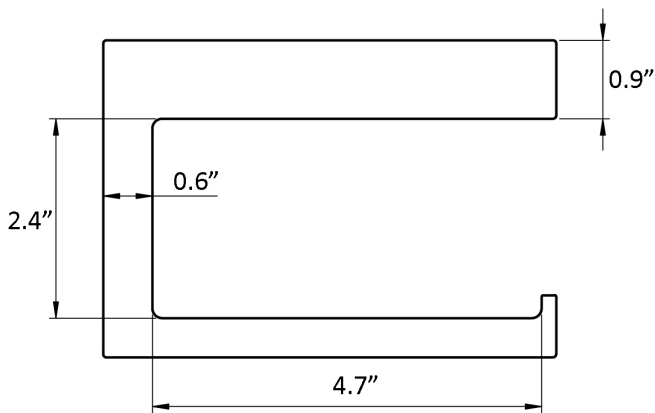

Finishes

|||| CR Polished Chrome

<p>Collection Evo</p>	<p>Model Evo WSBC 31090B</p>	<p>Dimensions Metric <i>1 inch = 2.54 cm</i> <i>1 inch = 25.4 mm</i></p>	 <p>1051 Lea Drive - Collegeville, PA 19426 Tel. 215 513 9400 - Fax 610 831 0215 www.ws bathcollections.com - info@ws bathcollectins.com</p>
----------------------------------	---	--	---

Collection
Evo-Luna

Model |
Evo-Luna WSBC 38008

Dimensions Metric
1 inch = 2.54 cm
1 inch = 25.4 mm

WS[®]
BATH
COLLECTIONS

1051 Lea Drive - Collegeville, PA 19426
Tel. 215 513 9400 - Fax 610 831 0215
www.ws bathcollections.com - info@ws bathcollections.com

Collection
Luna

Model |
Luna WSBC 38012

Dimensions Metric
1 inch = 2.54 cm
1 inch = 25.4 mm

WS[®]
BATH
COLLECTIONS

1051 Lea Drive - Collegeville, PA 19426
Tel. 215 513 9400 - Fax 610 831 0215
www.ws bathcollections.com - info@ws bathcollections.com

Collection
Nwpc

Model |
Nwpc'Y UDE'5: 232

Dimensions Metric
1 inch = 2.54 cm
1 inch = 25.4 mm

WS[®]
BATH
COLLECTIONS

1051 Lea Drive - Collegeville, PA 19426
Tel. 215 513 9400 - Fax 610 831 0215
www.ws bathcollections.com - info@ws bathcollections.com