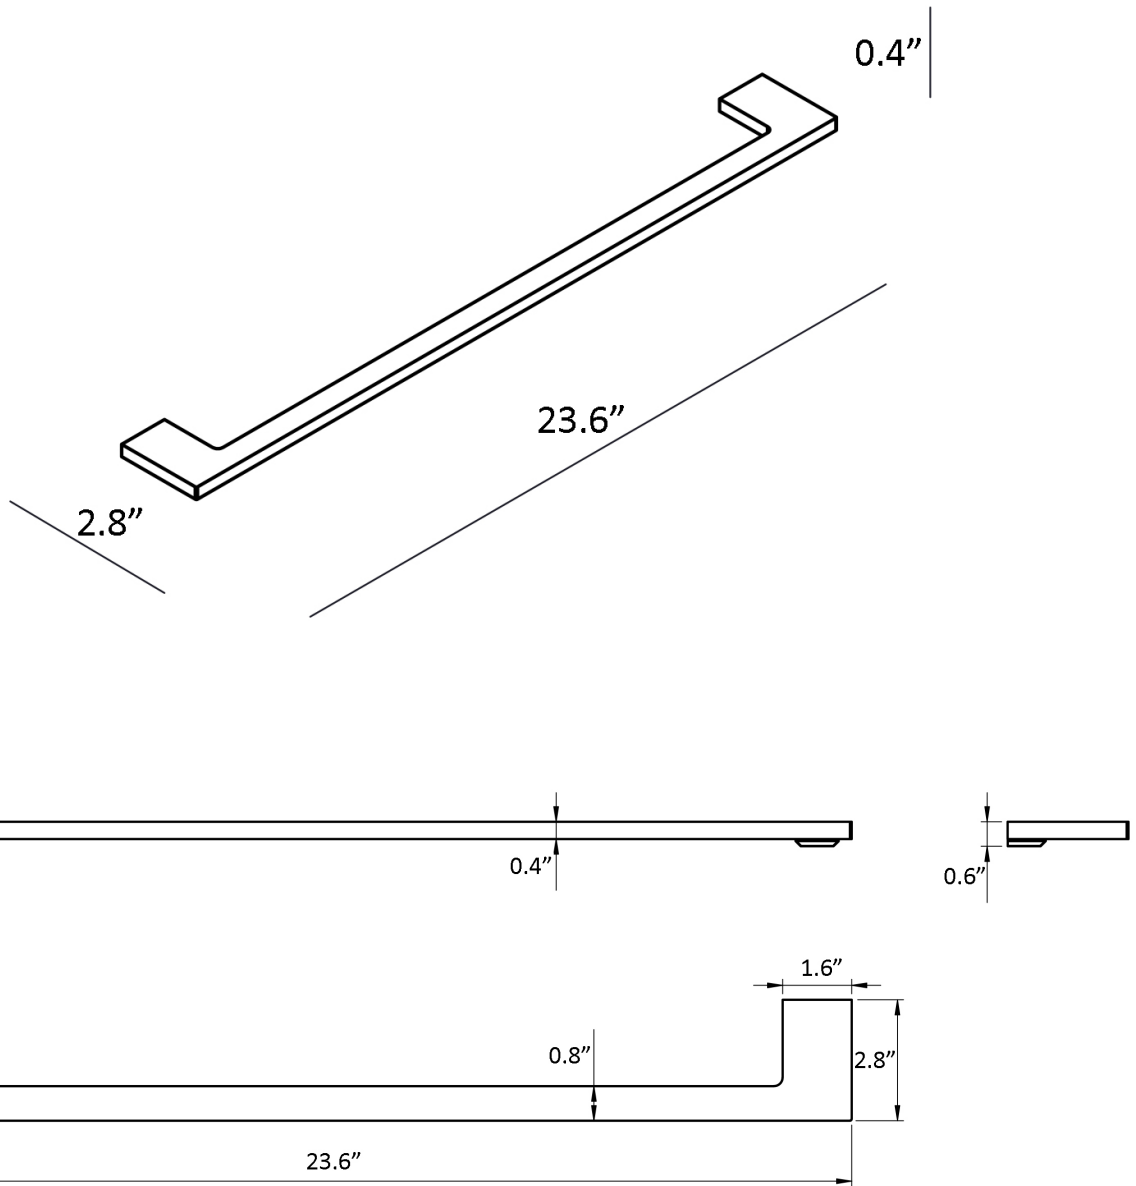

Features

- Bathroom accessory set
- Polished Chrome Finish
- Solid Brass Base
- Includes Mounting Hardware

Evo WSBC 31090B CR

SKU# | Option:

- Evo - Luna WSBC 38008 CR | Single Hook
- Evo WSBC 31012 CR | 24.8" L x 2.4" W x 0.6" H Towel Bar
- Evo WSBC 31004 CR | 6.7" L x 2.4" W x 0.6" H Toilet Paper Holder

Collection
Evo-Luna

Model |
Evo-Luna WSBC 38008

Dimensions Metric
1 inch = 2.54 cm
1 inch = 25.4 mm

WS[®]
BATH
COLLECTIONS

1051 Lea Drive - Collegeville, PA 19426
Tel. 215 513 9400 - Fax 610 831 0215
www.ws bathcollections.com - info@ws bathcollections.com

Collection
Luna

Model |
Luna WSBC 38012

Dimensions Metric
1 inch = 2.54 cm
1 inch = 25.4 mm

WS[®]
BATH
COLLECTIONS

1051 Lea Drive - Collegeville, PA 19426
Tel. 215 513 9400 - Fax 610 831 0215
www.ws bathcollections.com - info@ws bathcollections.com

Collection
Nwpc

Model |
Nwpc'Y UDE'5: 232

Dimensions Metric
1 inch = 2.54 cm
1 inch = 25.4 mm

WS[®]
BATH
COLLECTIONS

1051 Lea Drive - Collegeville, PA 19426
Tel. 215 513 9400 - Fax 610 831 0215
www.ws bathcollections.com - info@ws bathcollections.com