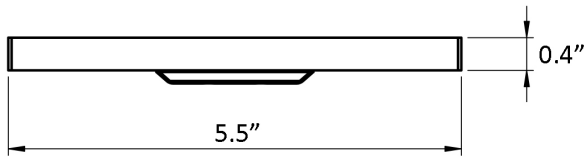

Collection
Evo-Luna

Model |
Evo-Luna WSBC 38008

Dimensions Metric
1 inch = 2.54 cm
1 inch = 25.4 mm

WS[®]
BATH
COLLECTIONS

1051 Lea Drive - Collegeville, PA 19426
Tel. 215 513 9400 - Fax 610 831 0215
www.ws bathcollections.com - info@ws bathcollections.com

Collection
Luna

Model |
Luna WSBC 38012

Dimensions Metric
1 inch = 2.54 cm
1 inch = 25.4 mm

WS[®]
BATH
COLLECTIONS

1051 Lea Drive - Collegeville, PA 19426
Tel. 215 513 9400 - Fax 610 831 0215
www.ws bathcollections.com - info@ws bathcollections.com

Collection
Nwpc

Model |
Nwpc'Y UDE'5: 232

Dimensions Metric
1 inch = 2.54 cm
1 inch = 25.4 mm

WS[®]
BATH
COLLECTIONS

1051 Lea Drive - Collegeville, PA 19426
Tel. 215 513 9400 - Fax 610 831 0215
www.ws bathcollections.com - info@ws bathcollections.com