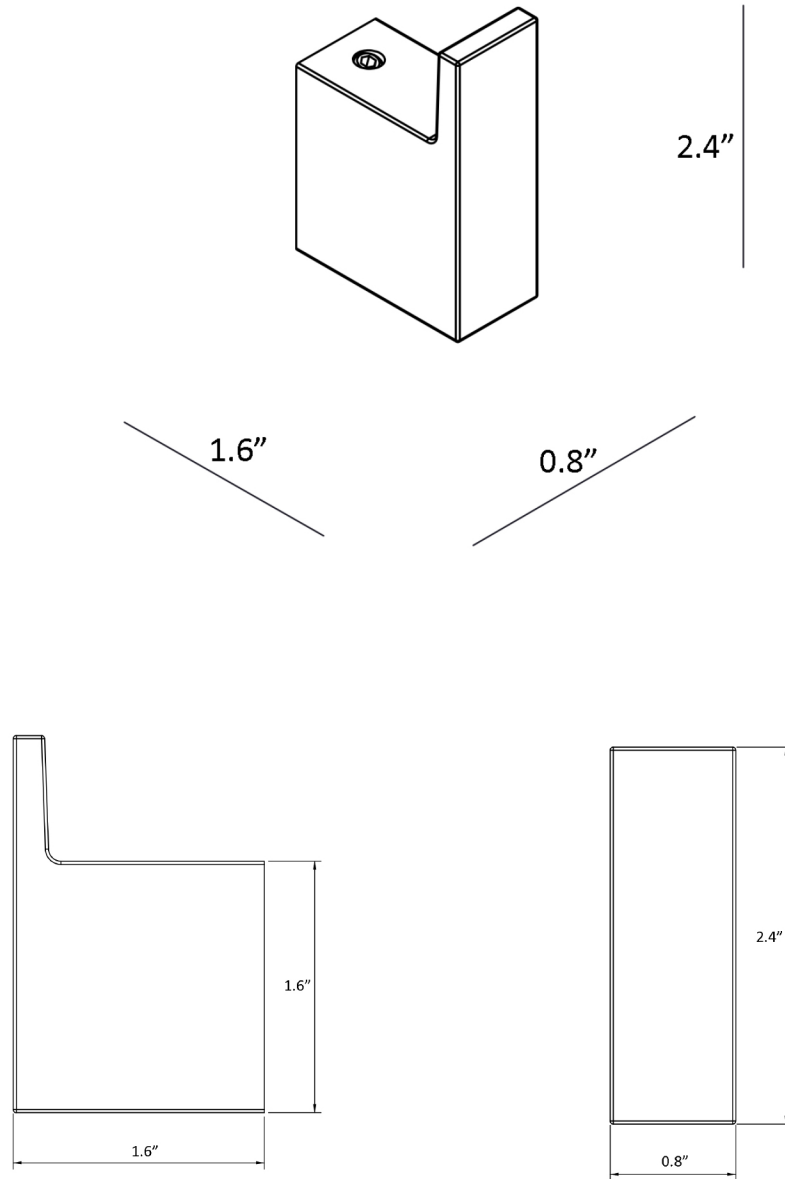

Features

- Bathroom accessory set
- Polished Chrome Finish
- Solid Brass Base
- Includes Mounting Hardware

Evo WSBC 31090B CR

SKU# | Option:

- Evo - Luna WSBC 38008 CR | Single Hook
- Evo WSBC 31012 CR | 24.8" L x 2.4" W x 0.6" H Towel Bar
- Evo WSBC 31004 CR | 6.7" L x 2.4" W x 0.6" H Toilet Paper Holder

Collection
Evo-Luna

Model |
Evo-Luna WSBC 38008

Dimensions Metric
1 inch = 2.54 cm
1 inch = 25.4 mm

WS[®]
BATH
COLLECTIONS

1051 Lea Drive - Collegeville, PA 19426
Tel. 215 513 9400 - Fax 610 831 0215
www.ws bathcollections.com - info@ws bathcollections.com

Collection
Luna

Model |
Luna WSBC 38012

Dimensions Metric
1 inch = 2.54 cm
1 inch = 25.4 mm

WS[®]
BATH
COLLECTIONS

1051 Lea Drive - Collegeville, PA 19426
Tel. 215 513 9400 - Fax 610 831 0215
www.ws bathcollections.com - info@ws bathcollections.com

Collection
Nwpc

Model |
Nwpc'Y UDE'5: 232

Dimensions Metric
1 inch = 2.54 cm
1 inch = 25.4 mm

WS[®]
BATH
COLLECTIONS

1051 Lea Drive - Collegeville, PA 19426
Tel. 215 513 9400 - Fax 610 831 0215
www.ws bathcollections.com - info@ws bathcollections.com