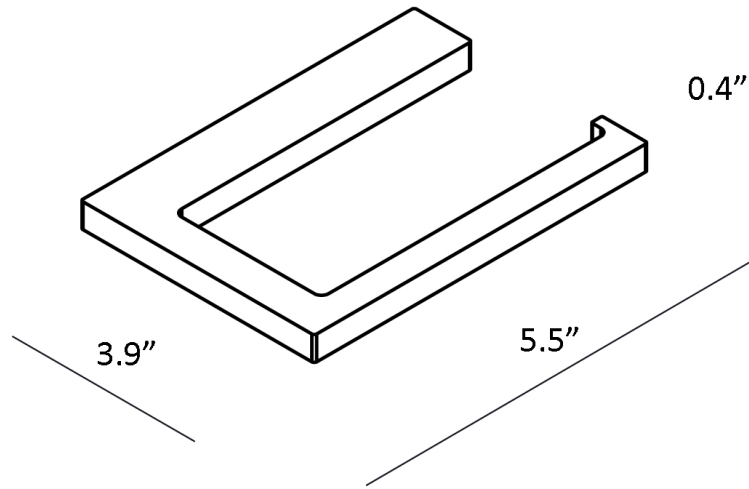

Features

- Bathroom accessory set
- Polished Chrome Finish
- Solid Brass Base
- Includes Mounting Hardware

Evo WSBC 31090B CR

SKU# | Option:

- Evo - Luna WSBC 38008 CR | Single Hook
- Evo WSBC 31012 CR | 24.8" L x 2.4" W x 0.6" H Towel Bar
- Evo WSBC 31004 CR | 6.7" L x 2.4" W x 0.6" H Toilet Paper Holder

Collection
Evo-Luna

Model |
Evo-Luna WSBC 38008

Dimensions Metric
1 inch = 2.54 cm
1 inch = 25.4 mm

WS[®]
BATH
COLLECTIONS

1051 Lea Drive - Collegeville, PA 19426
Tel. 215 513 9400 - Fax 610 831 0215
www.ws bathcollections.com - info@ws bathcollections.com

Collection
Luna

Model |
Luna WSBC 38012

Dimensions Metric
1 inch = 2.54 cm
1 inch = 25.4 mm

WS[®]
BATH
COLLECTIONS

1051 Lea Drive - Collegeville, PA 19426
Tel. 215 513 9400 - Fax 610 831 0215
www.ws bathcollections.com - info@ws bathcollections.com

Collection
Nwpc

Model |
Nwpc'Y UDE'5: 232

Dimensions Metric
1 inch = 2.54 cm
1 inch = 25.4 mm

WS[®]
BATH
COLLECTIONS

1051 Lea Drive - Collegeville, PA 19426
Tel. 215 513 9400 - Fax 610 831 0215
www.ws bathcollections.com - info@ws bathcollections.com