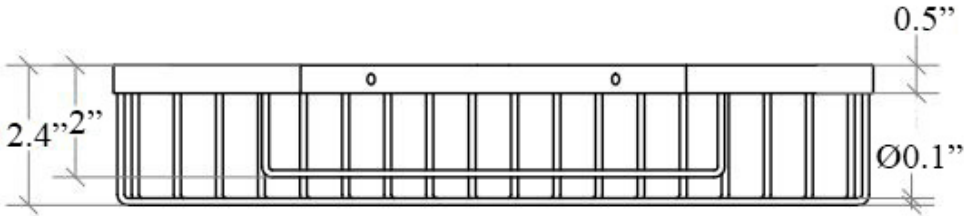

Dimensions Metric

1 inch = 2.54 cm

1 inch = 25.4 mm

1051 Lea Drive - Collegeville, PA 19426
Tel. 215 513 9400 - Fax 610 831 0215

www.ws bathcollections.com - info@ws bathcollections.com

* WS Bath Collections reserves the right to revise dimensions or information on this sheet without notice

<p>Collection Filo</p>	<p>Model Filo 50012</p>	<p>Dimensions Metric 1 inch = 2.54 cm 1 inch = 25.4 mm</p>	<p> 1051 Lea Drive - Collegeville, PA 19426 Tel. 215 513 9400 - Fax 610 831 0215 www.ws bathcollections.com - info@ws bathcollections.com</p>
-------------------------------------	--------------------------------------	--	---