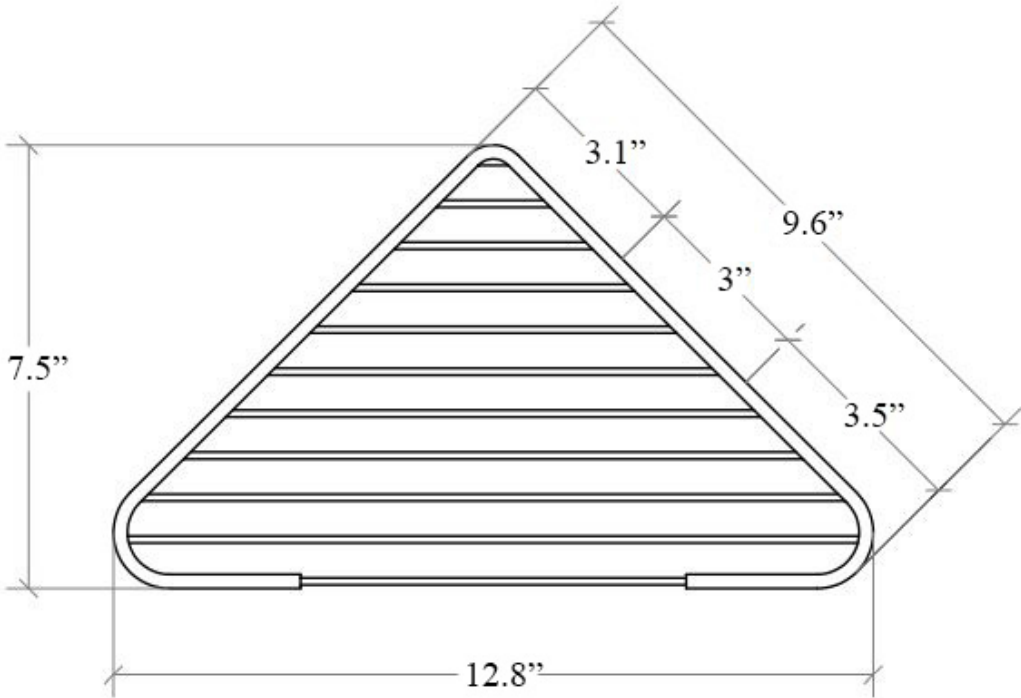

Dimensions Metric

1 inch = 2.54 cm

1 inch = 25.4 mm

1051 Lea Drive - Collegeville, PA 19426
Tel. 215 513 9400 - Fax 610 831 0215

www.ws bathcollections.com - info@ws bathcollections.com

* WS Bath Collections reserves the right to revise dimensions or information on this sheet without notice

<p>Collection Filo</p>	<p>Model Filo 50012</p>	<p>Dimensions Metric 1 inch = 2.54 cm 1 inch = 25.4 mm</p>	<p> 1051 Lea Drive - Collegeville, PA 19426 Tel. 215 513 9400 - Fax 610 831 0215 www.ws bathcollections.com - info@ws bathcollections.com</p>
-------------------------------------	--------------------------------------	--	---