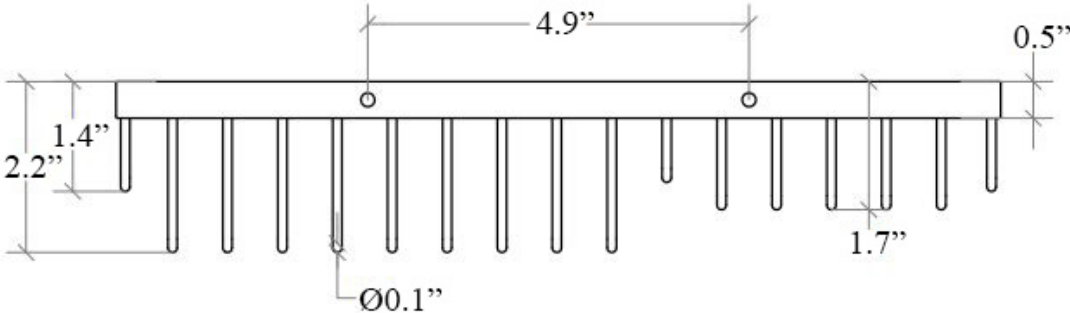

Dimensions Metric

1 inch = 2.54 cm

1 inch = 25.4 mm

1051 Lea Drive - Collegeville, PA 19426
Tel. 215 513 9400 - Fax 610 831 0215

www.ws bathcollections.com - info@ws bathcollections.com

* WS Bath Collections reserves the right to revise dimensions or information on this sheet without notice

Collection |
Filo

Model |
Filo 50021

Dimensions Metric
1 inch = 2.54 cm
1 inch = 25.4 mm

1051 Lea Drive - Collegeville, PA 19426
Tel. 215 513 9400 - Fax 610 831 0215
www.ws bathcollections.com - info@ws bathcollections.com