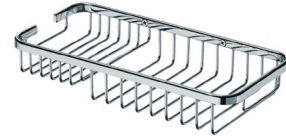

Product Specs Sheets

Cover Page

Filo 50021

Features

- Shower Basket
- Polished Chrome Finish
- Solid Brass Base
- Premium Metal Construction for Durability and Reliability
- Installation Hardware Included
- Made in Italy

SKU# | Option:

- Filo 50021 | Polished Chrome

Finishes:

 Polished Chrome

* WS Bath Collections reserves the right to revise dimensions or information on this sheet without notice

Collection |
Filo

Model |
Filo 50021