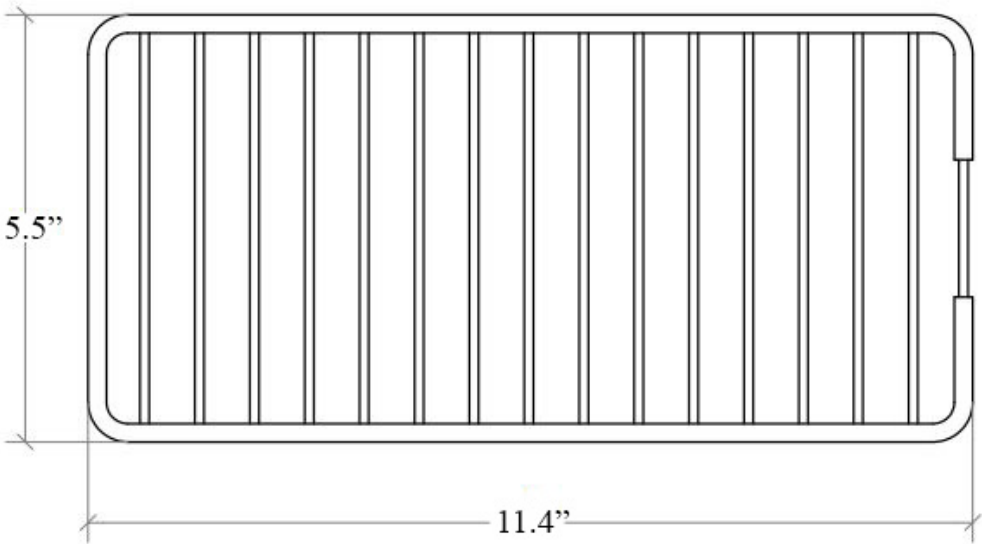

Dimensions Metric

1 inch = 2.54 cm

1 inch = 25.4 mm

1051 Lea Drive - Collegeville, PA 19426
Tel. 215 513 9400 - Fax 610 831 0215

www.ws bathcollections.com - info@ws bathcollections.com

* WS Bath Collections reserves the right to revise dimensions or information on this sheet without notice

Collection |
Filo

Model |
Filo 50021

Dimensions Metric
1 inch = 2.54 cm
1 inch = 25.4 mm

1051 Lea Drive - Collegeville, PA 19426
Tel. 215 513 9400 - Fax 610 831 0215
www.ws bathcollections.com - info@ws bathcollections.com