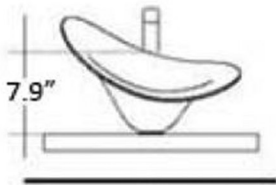

Finishes:

- Glossy Black

SKU# | Options:

- FLOwer Pert | Glossy Black

* WS Bath Collections reserves the right to revise dimensions or information on this sheet without notice

<p>Collections Path of Water</p>	<p>Model FLOwer Pert</p>	<p>Dimensions Metric <i>1 inch = 2.54 cm</i> <i>1 inch = 25.4 mm</i></p>	 <p>1051 Lea Drive - Collegeville, PA 19426 Tel. 215 513 9400 - Fax 610 831 0215 www.ws bathcollections.com - info@ws bathcollections.com</p>
---	---------------------------------------	--	---

Collection
Paths of Water

Model |
FLOwer S_i®

Dimensions Metric
1 inch = 2.54 cm
1 inch = 25.4 mm

WS®
BATH
COLLECTIONS
1051 Lea Drive - Collegeville, PA 19426
Tel. 215 513 9400 - Fax 610 831 0215
www.ws bathcollections.com - info@ws bathcollectins.com

Bolts

Silicone (optional)

Collection
Paths of Water

Model |
FLOwer Pert

Dimensions Metric
1 inch = 2.54 cm
1 inch = 25.4 mm

WS[®]
BATH
COLLECTIONS

1051 Lea Drive - Collegeville, PA 19426
Tel. 215 513 9400 - Fax 610 831 0215
www.ws bathcollections.com - info@ws bathcollections.com