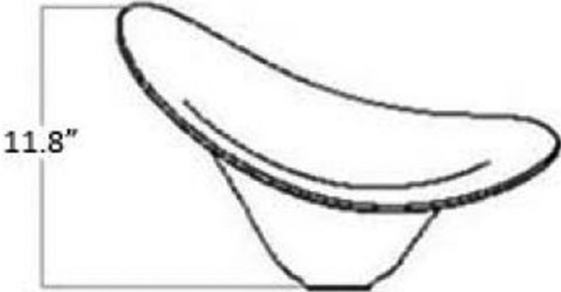

FLOwer Pert

Features

- Bathroom Sink
- Made of Composite Material
- Glossy Black Finish
- Without Overflow
- Vessel Installation
- Made in Italy

Related Items:

- WSBC 00076 | Push Waste Drain
- WSBC 53922 | Decorative Trap

Finishes:

- Glossy Black

SKU# | Options:

- FLOwer Pert | Glossy Black

* WS Bath Collections reserves the right to revise dimensions or information on this sheet without notice

<p>Collections Path of Water</p>	<p>Model FLOwer Pert</p>	<p>Dimensions Metric <i>1 inch = 2.54 cm</i> <i>1 inch = 25.4 mm</i></p>	 <p>1051 Lea Drive - Collegeville, PA 19426 Tel. 215 513 9400 - Fax 610 831 0215 www.ws bathcollections.com - info@ws bathcollections.com</p>
---	---------------------------------------	--	---

Collection
Paths of Water

Model |
FLOwer S_i®

Dimensions Metric
1 inch = 2.54 cm
1 inch = 25.4 mm

WS®
BATH
COLLECTIONS
1051 Lea Drive - Collegeville, PA 19426
Tel. 215 513 9400 - Fax 610 831 0215
www.ws bathcollections.com - info@ws bathcollectins.com

Bolts

Silicone (optional)

Collection
Paths of Water

Model |
FLOwer Pert

Dimensions Metric
1 inch = 2.54 cm
1 inch = 25.4 mm

WS[®]
BATH
COLLECTIONS

1051 Lea Drive - Collegeville, PA 19426
Tel. 215 513 9400 - Fax 610 831 0215
www.ws bathcollections.com - info@ws bathcollections.com