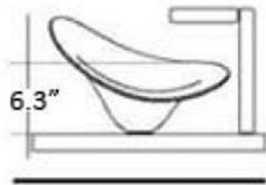

Finishes:

- Glossy Black

SKU# | Options:

- FLOwer Pert | Glossy Black

* WS Bath Collections reserves the right to revise dimensions or information on this sheet without notice

<p>Collections Path of Water</p>	<p>Model FLOwer Pert</p>	<p>Dimensions Metric <i>1 inch = 2.54 cm</i> <i>1 inch = 25.4 mm</i></p>	 <p>1051 Lea Drive - Collegeville, PA 19426 Tel. 215 513 9400 - Fax 610 831 0215 www.ws bathcollections.com - info@ws bathcollections.com</p>
---	---------------------------------------	--	---

Collection
Paths of Water

Model |
FLOwer S_i®

Dimensions Metric
1 inch = 2.54 cm
1 inch = 25.4 mm

WS®
BATH
COLLECTIONS
1051 Lea Drive - Collegeville, PA 19426
Tel. 215 513 9400 - Fax 610 831 0215
www.ws bathcollections.com - info@ws bathcollectins.com

Bolts

Silicone (optional)

Collection
Paths of Water

Model |
FLOwer Pert

Dimensions Metric
1 inch = 2.54 cm
1 inch = 25.4 mm

WS[®]
BATH
COLLECTIONS

1051 Lea Drive - Collegeville, PA 19426
Tel. 215 513 9400 - Fax 610 831 0215
www.ws bathcollections.com - info@ws bathcollections.com