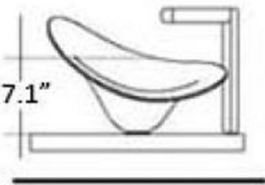

Finishes:

- Glossy Black

SKU# | Options:

- FLOwer Pert | Glossy Black

* WS Bath Collections reserves the right to revise dimensions or information on this sheet without notice

<p>Collections Path of Water</p>	<p>Model FLOwer Pert</p>	<p>Dimensions Metric <i>1 inch = 2.54 cm</i> <i>1 inch = 25.4 mm</i></p>	 <p>1051 Lea Drive - Collegeville, PA 19426 Tel. 215 513 9400 - Fax 610 831 0215 www.ws bathcollections.com - info@ws bathcollections.com</p>
---	---------------------------------------	--	---

Collection
Paths of Water

Model |
FLOwer S_i®

Dimensions Metric
1 inch = 2.54 cm
1 inch = 25.4 mm

WS®
BATH
COLLECTIONS
1051 Lea Drive - Collegeville, PA 19426
Tel. 215 513 9400 - Fax 610 831 0215
www.ws bathcollections.com - info@ws bathcollectins.com

Bolts

Silicone (optional)

Collection
Paths of Water

Model |
FLOwer Pert

Dimensions Metric
1 inch = 2.54 cm
1 inch = 25.4 mm

WS[®]
BATH
COLLECTIONS

1051 Lea Drive - Collegeville, PA 19426
Tel. 215 513 9400 - Fax 610 831 0215
www.ws bathcollections.com - info@ws bathcollections.com