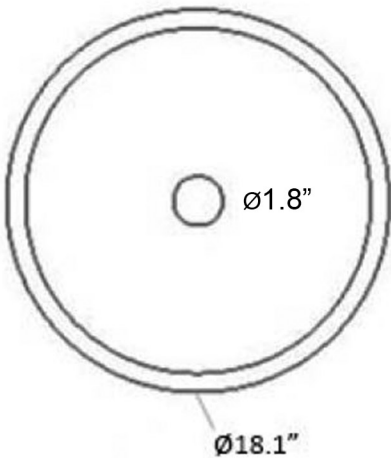

Finishes:

- Glossy Black

SKU# | Options:

- FLOwer Pert | Glossy Black

* WS Bath Collections reserves the right to revise dimensions or information on this sheet without notice

<p>Collections Path of Water</p>	<p>Model FLOwer Pert</p>	<p>Dimensions Metric <i>1 inch = 2.54 cm</i> <i>1 inch = 25.4 mm</i></p>	 <p>1051 Lea Drive - Collegeville, PA 19426 Tel. 215 513 9400 - Fax 610 831 0215 www.ws bathcollections.com - info@ws bathcollections.com</p>
---	---------------------------------------	--	---

Collection
Paths of Water

Model |
FLOwer S_i®

Dimensions Metric
1 inch = 2.54 cm
1 inch = 25.4 mm

WS®
BATH
COLLECTIONS
1051 Lea Drive - Collegeville, PA 19426
Tel. 215 513 9400 - Fax 610 831 0215
www.ws bathcollections.com - info@ws bathcollectins.com

Bolts

Silicone (optional)

Collection
Paths of Water

Model |
FLOwer Pert

Dimensions Metric
1 inch = 2.54 cm
1 inch = 25.4 mm

WS[®]
BATH
COLLECTIONS

1051 Lea Drive - Collegeville, PA 19426
Tel. 215 513 9400 - Fax 610 831 0215
www.ws bathcollections.com - info@ws bathcollections.com