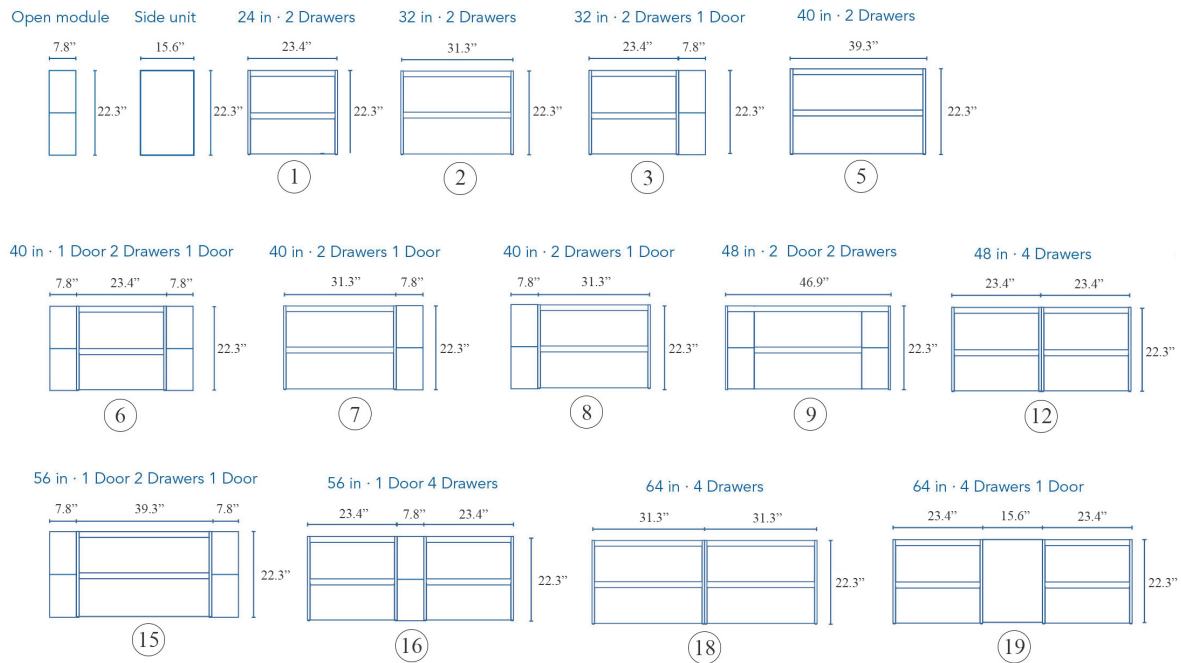

Product Specs Sheets

COMPOSITIONS | SETS & COMBINATIONS

Forma

TECHNICAL INFORMATION - BASES

- STRUCTURE: MDF board in 7/10 in Continuous wrapping in 2D.
- FRONT: MDF board in 7/10 in Continuous wrapping in 2D.
- HANDLE: Integrated in the front of the furniture.
- DRAWER: Drawers made in mokka textile poly laminate coated board with hidden total extraction and high quality runners with soft close system. Includes organizer for small items in upper drawer.
- WALL HANGING BRACKET: Hidden hanging brackets with direct assembling system, great resistance and depth regulation.
- TUBE DEPTH: Tube depth 3 in.

More information

The measurements of the above-mentioned products are in inches.
Measures not exact, are rounded up.

Collection
Forma

Model |
Forma

Dimensions Metric

1 inch = 2.54 cm
1 inch = 25.4 mm

WS®
BATH
COLLECTIONS

1051 Lea Drive - Collegeville, PA 19426
Tel. 215 513 9400 - Fax 610 831 0215
www.ws bathcollections.com - info@ws bathcollections.com