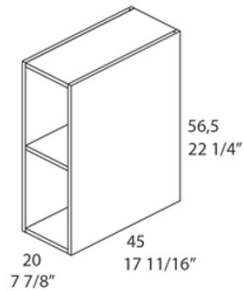

Collection
Forma

Model |
Forma

Dimensions Metric

1 inch = 2.54 cm
1 inch = 25.4 mm

WS[®]
BATH
COLLECTIONS

1051 Lea Drive - Collegeville, PA 19426
Tel. 215 513 9400 - Fax 610 831 0215
www.ws bathcollections.com - info@ws bathcollections.com

Base Units:

Forma

Open Module:

Legs:

More information

The measurements of the above-mentioned products are in inches.
Measures not exact, are rounded up.

Collection
Forma

Model |
Forma

Dimensions Metric

1 inch = 2.54 cm
1 inch = 25.4 mm

WS®
BATH
COLLECTIONS

1051 Lea Drive - Collegeville, PA 19426

Tel. 215 513 9400 - Fax 610 831 0215

www.ws bathcollections.com - info@ws bathcollections.com

From Collections Pod - Seed

Pod 50.45

19.7" L x 17.7" W x 5.7" H

Seed 45.40

18.1" L x 16.1" W x 5.9" H

Seed 55.42

21.7" L x 16.5" W x 5.9" H

Seed 70.40