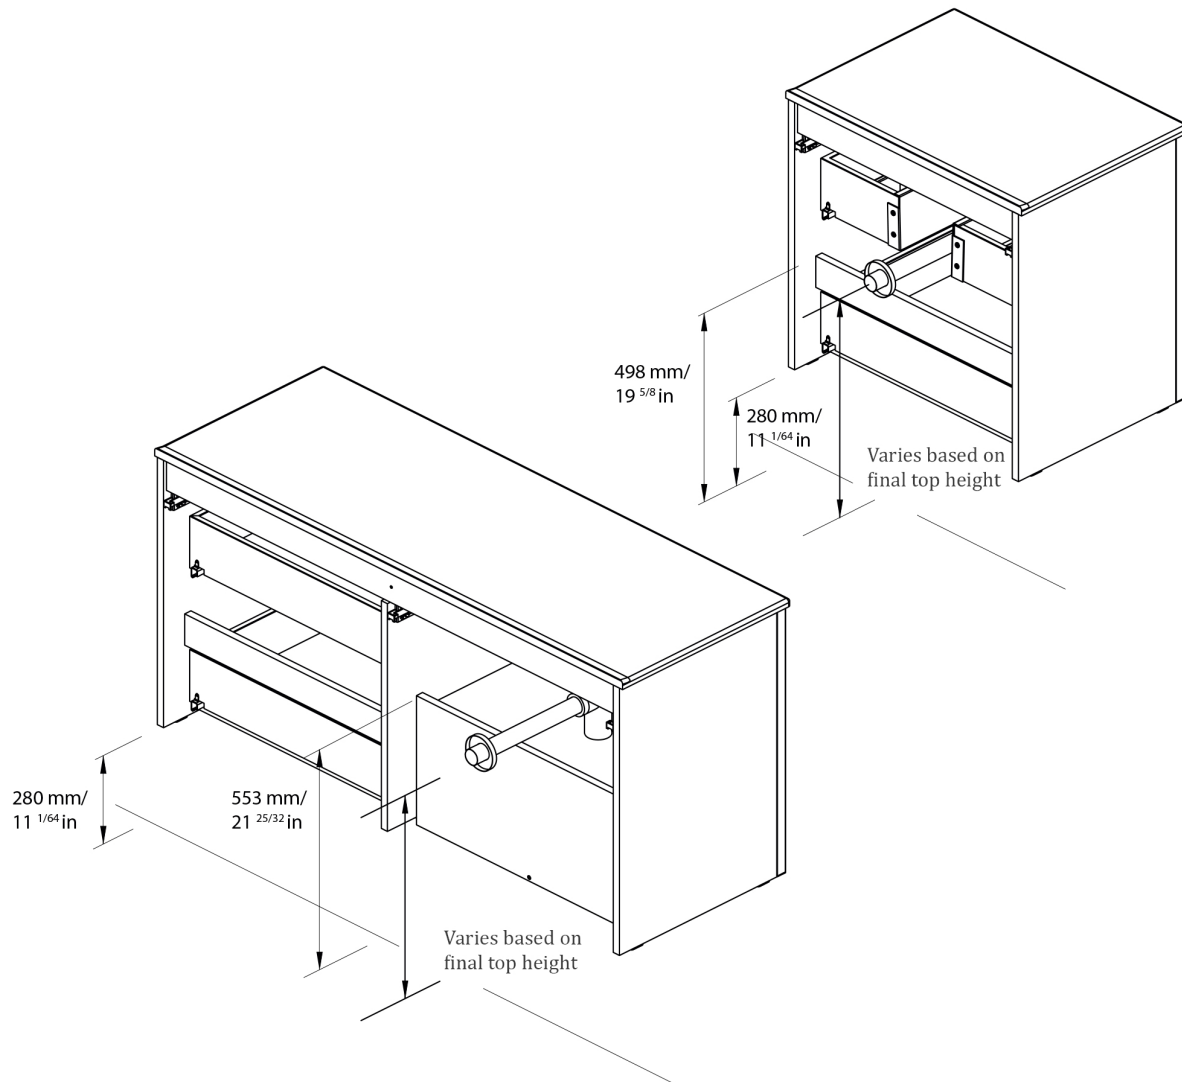

Forma

EN

Dimensions indicated in the drawing are based on the level of the whole leg, in case of wall hanging the furniture dimensions also may vary.

Collection
Forma

Model |
Forma

Dimensions Metric

1 inch = 2.54 cm
1 inch = 25.4 mm

1051 Lea Drive - Collegetown, PA 19426
Tel. 215 513 9400 - Fax 610 831 0215
www.ws bathcollections.com - info@ws bathcollections.com