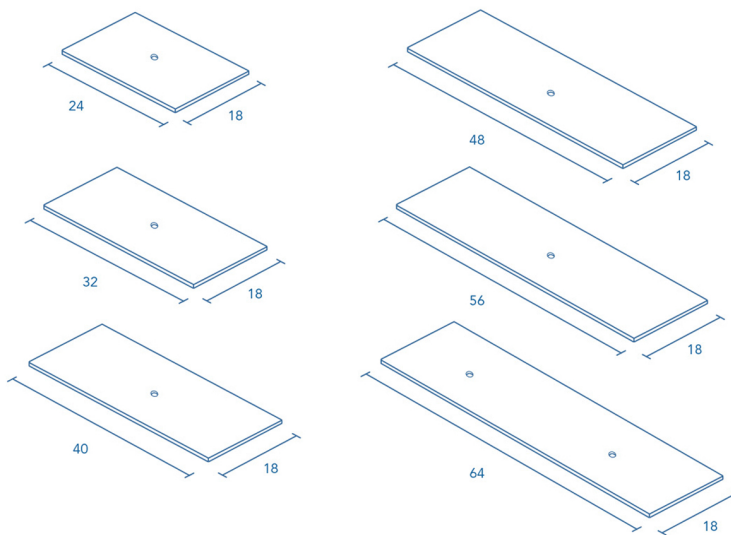

Tops:

Forma

Notes:

- Made of Solid Surface Material
- Mineral Cover in white - Thickness: 3/8"
- Marble Stone in off-white with veins - resembles natural look - Thickness: 3/4"
- Pre drilled drain holes centered at 9" from the front of the top
- Without faucet holes
- No drain hole option available per request as a special order
- Pre drilled faucet holes available per request as a special order

Pre drilled drain hole

More information

The measurements of the above-mentioned products are in inches.
Measures not exact, are rounded up.

Collection
Forma

Model |
Forma

Dimensions Metric

1 inch = 2.54 cm
1 inch = 25.4 mm

WS®
BATH
COLLECTIONS

1051 Lea Drive - Collegeville, PA 19426
Tel. 215 513 9400 - Fax 610 831 0215

www.ws bathcollections.com - info@ws bathcollections.com