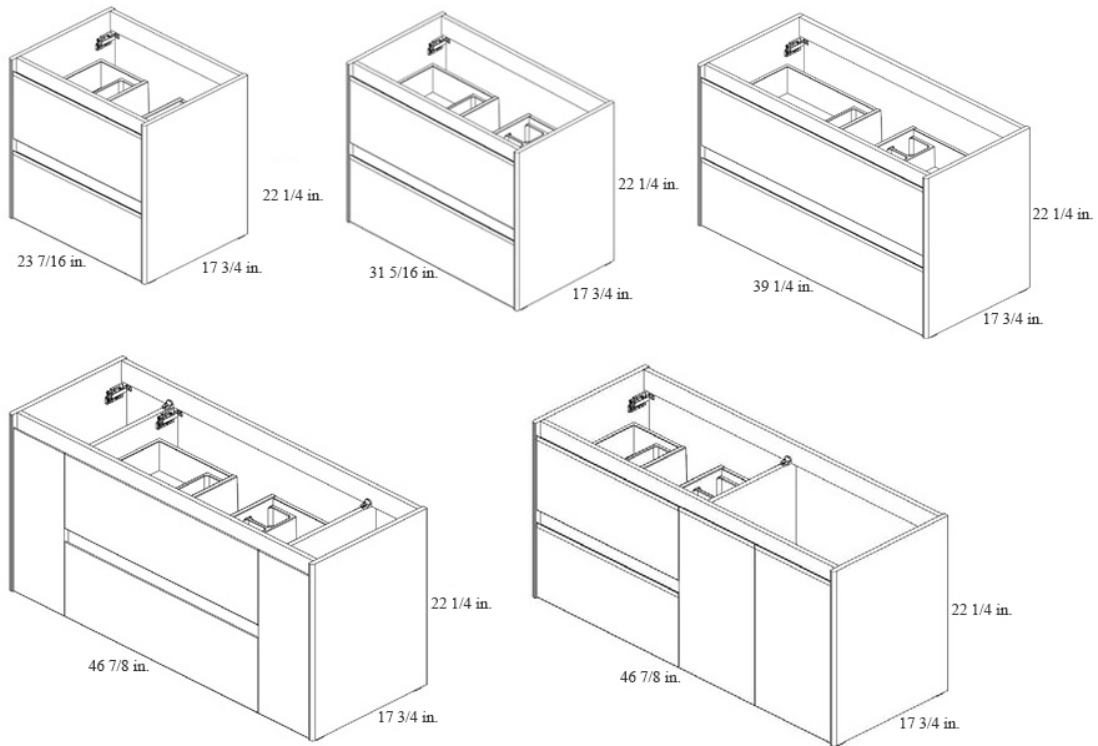

Base Units:

Forma