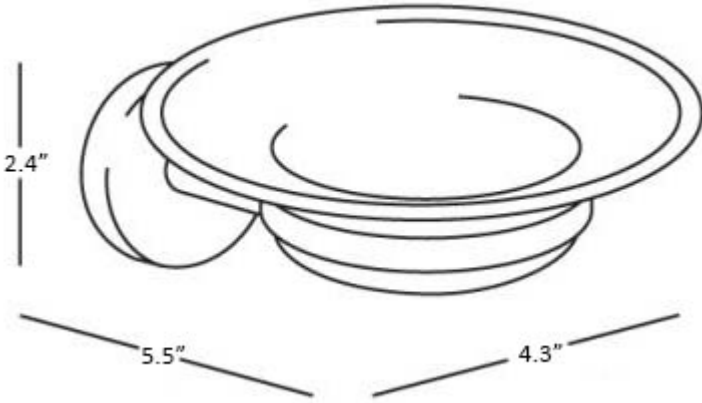

Forum A36110

Features

- Single Holder with Soap Dish
- Polished Chrome Finish
- Soap Dish in Frosted Glass
- Solid Brass Base
- Premium Metal Construction for Durability and Reliability
- Screw installation or Easy Glue (Self-Adhesive) Installation
“(No Drilling Required)
- Installation Hardware Included
- Designer Collection
- Made in Italy

SKU# | Option:

- Forum A36110 | Polished Chrome, Frosted Glass

Finishes:

* WS Bath Collections reserves the right to revise dimensions or information on this sheet without notice

Collection Forum	Model Forum A36110	Dimensions Metric <i>1 inch = 2.54 cm</i> <i>1 inch = 25.4 mm</i>	 1051 Lea Drive - Collegeville, PA 19426 Tel. 215 513 9400 - Fax 610 831 0215 www.ws bathcollections.com - info@ws bathcollections.com
------------------------------	--------------------------------	---	---

* WS Bath Collections reserves the right to revise dimensions or information on this sheet without notice

<p>Collection Forum</p>	<p>Model Forum A36110</p>	<p>Dimensions Metric <i>1 inch = 2.54 cm</i> <i>1 inch = 25.4 mm</i></p>	<p> 1051 Lea Drive - Collegeville, PA 19426 Tel. 215 513 9400 - Fax 610 831 0215 www.ws bathcollections.com - info@ws bathcollections.com</p>
--------------------------------------	--	--	---