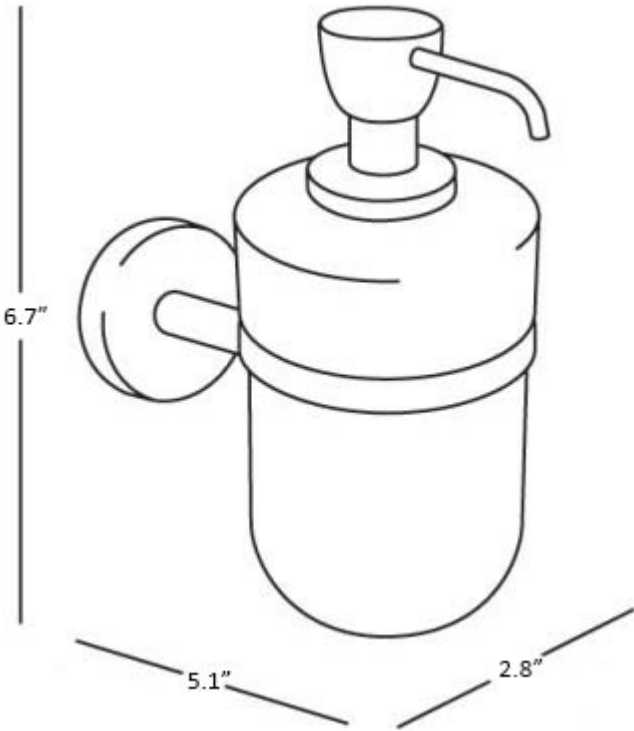

Forum A36120

Features

- Single Holder with Soap Dispenser
- Polished Chrome Finish
- Soap Dispenser in Frosted Glass
- Solid Brass Base
- Premium Metal Construction for Durability and Reliability
- Screw installation or Easy Glue (Self-Adhesive) Installation
“(No Drilling Required)
- Installation Hardware Included
- Designer Collection
- Made in Italy

SKU# | Option:

- Forum A36120 | Polished Chrome, Frosted Glass

Finishes:

* WS Bath Collections reserves the right to revise dimensions or information on this sheet without notice

Collection Forum	Model Forum A36120	Dimensions Metric <i>1 inch = 2.54 cm</i> <i>1 inch = 25.4 mm</i>	 1051 Lea Drive - Collegeville, PA 19426 Tel. 215 513 9400 - Fax 610 831 0215 www.ws bathcollections.com - info@ws bathcollections.com
------------------------------	--------------------------------	---	---

* WS Bath Collections reserves the right to revise dimensions or information on this sheet without notice

<p>Collection Forum</p>	<p>Model Forum A36120</p>	<p>Dimensions Metric <i>1 inch = 2.54 cm</i> <i>1 inch = 25.4 mm</i></p>	<p>WS[®] BATH COLLECTIONS 1051 Lea Drive - Collegeville, PA 19426 Tel. 215 513 9400 - Fax 610 831 0215 www.ws bathcollections.com - info@ws bathcollections.com</p>
--------------------------------------	--	--	--