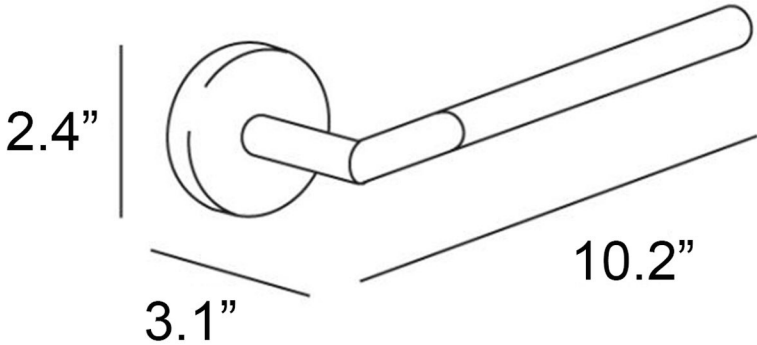

## Finishes:

 Polished Chrome

\* WS Bath Collections reserves the right to revise dimensions or information on this sheet without notice

**Collection |**  
Forum

**Model |**  
Forum A3618A

Dimensions Metric

*1 inch = 2.54 cm*

*1 inch = 25.4 mm*

1051 Lea Drive - Collegeville, PA 19426  
Tel. 215 513 9400 - Fax 610 831 0215

[www.ws bathcollections.com](http://www.ws bathcollections.com) - [info@ws bathcollections.com](mailto:info@ws bathcollections.com)

\* WS Bath Collections reserves the right to revise dimensions or information on this sheet without notice

<b>Collection  </b> Forum	<b>Model  </b> Forum A3618A	Dimensions Metric <i>1 inch = 2.54 cm</i> <i>1 inch = 25.4 mm</i>	 1051 Lea Drive - Collegeville, PA 19426 Tel. 215 513 9400 - Fax 610 831 0215 <a href="http://www.ws bathcollections.com">www.ws bathcollections.com</a> - <a href="mailto:info@ws bathcollections.com">info@ws bathcollections.com</a>
------------------------------	--------------------------------	---	---