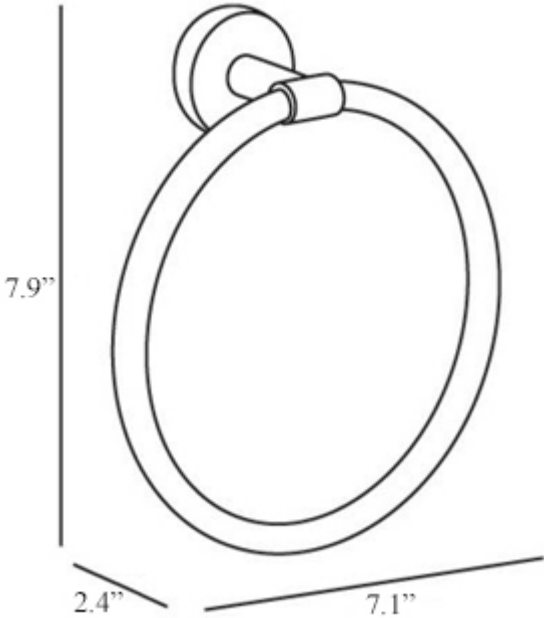

Gealuna A10160

Features

- Towel Ring
- Polished Chrome Finish
- Solid Brass Base
- Premium Metal Construction for Durability and Reliability
- Screw Installation or Easy Glue (Self-Adhesive) Installation (No Drilling Required)
- Installation Hardware Included
- Designer Collection
- Made in Italy

SKU# | Option:

- Gealuna A10160 | Polished Chrome

Finishes:

* WS Bath Collections reserves the right to revise dimensions or information on this sheet without notice

Collection Gealuna	Model Gealuna A10160	Dimensions Metric <i>1 inch = 2.54 cm</i> <i>1 inch = 25.4 mm</i>	 1051 Lea Drive - Collegeville, PA 19426 Tel. 215 513 9400 - Fax 610 831 0215 www.ws bathcollections.com - info@ws bathcollections.com
--------------------------------	----------------------------------	---	---

Gealuna A10160

* WS Bath Collections reserves the right to revise dimensions or information on this sheet without notice

<p>Collection Gealuna</p>	<p>Model Gealuna A10160</p>	<p>Dimensions Metric <i>1 inch = 2.54 cm</i> <i>1 inch = 25.4 mm</i></p>	<p> 1051 Lea Drive - Collegeville, PA 19426 Tel. 215 513 9400 - Fax 610 831 0215 www.ws bathcollections.com - info@ws bathcollections.com</p>
--	--	--	---