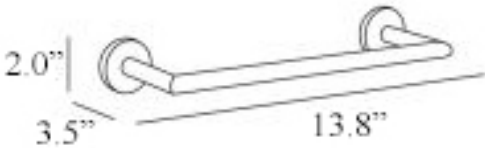

Product Specs Sheets

Cover Page

Gealuna A1018A

Features

- Towel Bar
- Polished Chrome Finish
- Solid Brass Base
- Premium Metal Construction for Durability and Reliability
- Screw Installation or Easy Glue (Self-Adhesive) Installation (No Drilling Required)
- Installation Hardware Included
- Designer Collection
- Made in Italy

SKU# | Option:

- Gealuna A1018A | Polished Chrome

Finishes:

 Polished Chrome

* WS Bath Collections reserves the right to revise dimensions or information on this sheet without notice

| | | | |
|--------------------------------|----------------------------------|---|---|
| Collection Gealuna | Model Gealuna A1018A | Dimensions Metric <i>1 inch = 2.54 cm</i> <i>1 inch = 25.4 mm</i> |  1051 Lea Drive - Collegeville, PA 19426 Tel. 215 513 9400 - Fax 610 831 0215 www.ws bathcollections.com - info@ws bathcollections.com |
|--------------------------------|----------------------------------|---|---|

Gealuna A1018A

A1018A
Center Distance: 11.8 in.

* WS Bath Collections reserves the right to revise dimensions or information on this sheet without notice

| | | | |
|--|--|--|---|
| <p>Collection Gealuna</p> | <p>Model Gealuna A1018A</p> | <p>Dimensions Metric <i>1 inch = 2.54 cm</i> <i>1 inch = 25.4 mm</i></p> | <p> 1051 Lea Drive - Collegeville, PA 19426 Tel. 215 513 9400 - Fax 610 831 0215 www.ws bathcollections.com - info@ws bathcollections.com</p> |
|--|--|--|---|