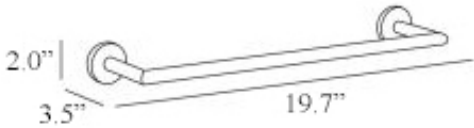

Product Specs Sheets

Cover Page

Gealuna A1018B

Features

- Towel Bar
- Polished Chrome Finish
- Solid Brass Base
- Premium Metal Construction for Durability and Reliability
- Screw Installation or Easy Glue (Self-Adhesive) Installation (No Drilling Required)
- Installation Hardware Included
- Designer Collection
- Made in Italy

SKU# | Option:

- Gealuna A1018B | Polished Chrome

Finishes:

 Polished Chrome

* WS Bath Collections reserves the right to revise dimensions or information on this sheet without notice

Collection Gealuna	Model Gealuna A1018B	Dimensions Metric <i>1 inch = 2.54 cm</i> <i>1 inch = 25.4 mm</i>	 1051 Lea Drive - Collegeville, PA 19426 Tel. 215 513 9400 - Fax 610 831 0215 www.ws bathcollections.com - info@ws bathcollections.com
--------------------------------	----------------------------------	---	---

Gealuna A1018B

A1018B
Center Distance: 17.7 in.

* WS Bath Collections reserves the right to revise dimensions or information on this sheet without notice

Collection Gealuna	Model Gealuna A1018B	Dimensions Metric <i>1 inch = 2.54 cm</i> <i>1 inch = 25.4 mm</i>	 1051 Lea Drive - Collegeville, PA 19426 Tel. 215 513 9400 - Fax 610 831 0215 www.ws bathcollections.com - info@ws bathcollections.com
--------------------------------	----------------------------------	---	---