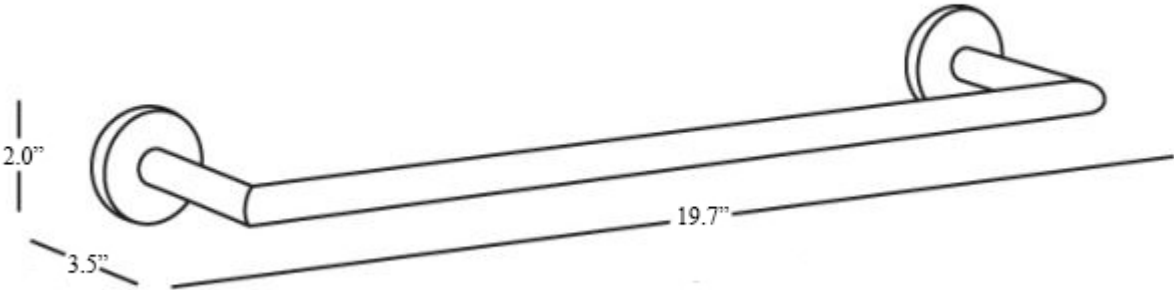

Gealuna A1019B

Features

- Double Towel Bar
- Polished Chrome Finish
- Solid Brass Base
- Premium Metal Construction for Durability and Reliability
- Screw Installation or Easy Glue (Self-Adhesive) Installation (No Drilling Required)
- Installation Hardware Included
- Designer Collection
- Made in Italy

SKU# | Option:

- Gealuna A1019B | Polished Chrome

Finishes:

* WS Bath Collections reserves the right to revise dimensions or information on this sheet without notice

Collection Gealuna	Model Gealuna A1019B	Dimensions Metric <i>1 inch = 2.54 cm</i> <i>1 inch = 25.4 mm</i>	 1051 Lea Drive - Collegeville, PA 19426 Tel. 215 513 9400 - Fax 610 831 0215 www.ws bathcollections.com - info@ws bathcollections.com
--------------------------------	----------------------------------	---	---

Gealuna A1019B

* WS Bath Collections reserves the right to revise dimensions or information on this sheet without notice

<p>Collection Gealuna</p>	<p>Model Gealuna A1019B</p>	<p>Dimensions Metric <i>1 inch = 2.54 cm</i> <i>1 inch = 25.4 mm</i></p>	<p> 1051 Lea Drive - Collegeville, PA 19426 Tel. 215 513 9400 - Fax 610 831 0215 www.ws bathcollections.com - info@ws bathcollections.com</p>
--	--	--	---