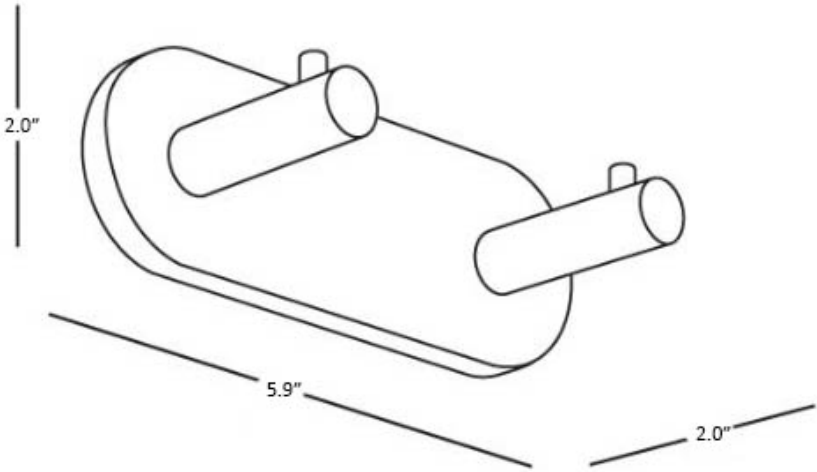

Gealuna A1020B

Features

- Double Bathroom Hook
- Polished Chrome Finish
- Solid Brass Base
- Premium Metal Construction for Durability and Reliability
- Screw Installation or Easy Glue (Self-Adhesive) Installation (No Drilling Required)
- Installation Hardware Included
- Designer Collection
- Made in Italy

SKU# | Option:

- Gealuna A1020B | Polished Chrome

Finishes:

* WS Bath Collections reserves the right to revise dimensions or information on this sheet without notice

Collection |
Gealuna

Model |
Gealuna A1020B

Dimensions Metric

1 inch = 2.54 cm

1 inch = 25.4 mm

WS[®]
BATH
COLLECTIONS

1051 Lea Drive - Collegeville, PA 19426
Tel. 215 513 9400 - Fax 610 831 0215

www.ws bathcollections.com - info@ws bathcollections.com

Gealuna A1020B

* WS Bath Collections reserves the right to revise dimensions or information on this sheet without notice

<p>Collection Gealuna</p>	<p>Model Gealuna A1020B</p>	<p>Dimensions Metric <i>1 inch = 2.54 cm</i> <i>1 inch = 25.4 mm</i></p>	<p> 1051 Lea Drive - Collegeville, PA 19426 Tel. 215 513 9400 - Fax 610 831 0215 www.ws bathcollections.com - info@ws bathcollections.com</p>
--	--	--	---