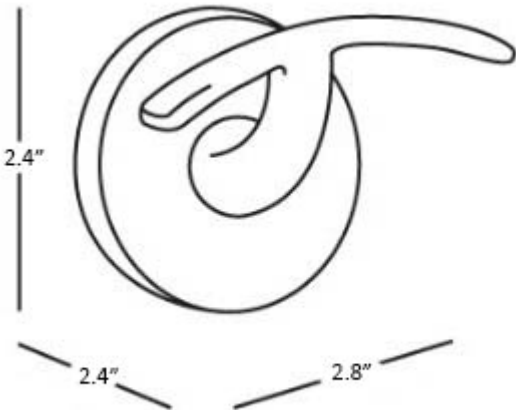

Product Specs Sheets

Cover Page

Gealuna A1020C

Features

- Single Bathroom Hook
- Polished Chrome Finish
- Solid Brass Base
- Premium Metal Construction for Durability and Reliability
- Screw Installation or Easy Glue (Self-Adhesive) Installation (No Drilling Required)
- Installation Hardware Included
- Designer Collection
- Made in Italy

SKU# | Option:

- Gealuna A1020C | Polished Chrome

Finishes:

 Polished Chrome

* WS Bath Collections reserves the right to revise dimensions or information on this sheet without notice

Collection |
Gealuna

Model |
Gealuna A1020C

Dimensions Metric

1 inch = 2.54 cm

1 inch = 25.4 mm

1051 Lea Drive - Collegeville, PA 19426
Tel. 215 513 9400 - Fax 610 831 0215

www.ws bathcollections.com - info@ws bathcollections.com

Gealuna A1020C

* WS Bath Collections reserves the right to revise dimensions or information on this sheet without notice

<p>Collection Gealuna</p>	<p>Model Gealuna A1020C</p>	<p>Dimensions Metric <i>1 inch = 2.54 cm</i> <i>1 inch = 25.4 mm</i></p>	<p> 1051 Lea Drive - Collegeville, PA 19426 Tel. 215 513 9400 - Fax 610 831 0215 www.ws bathcollections.com - info@ws bathcollections.com</p>
--	--	--	---