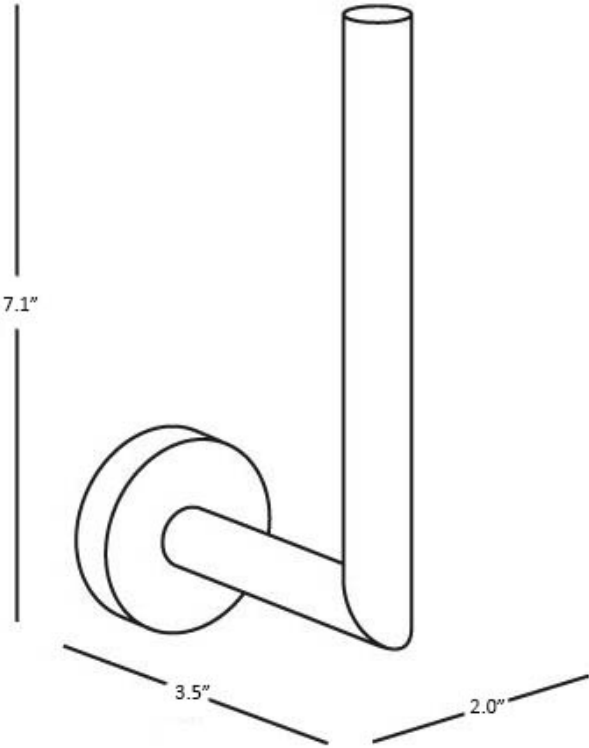

Gealuna A10280

Features

- Vertical (Spare) Toilet Paper Holder
- Polished Chrome Finish
- Solid Brass Base
- Premium Metal Construction for Durability and Reliability
- Screw Installation or Easy Glue (Self-Adhesive) Installation (No Drilling Required)
- Installation Hardware Included
- Designer Collection
- Made in Italy

SKU# | Option:

- Gealuna A10280 | Polished Chrome

Finishes:

* WS Bath Collections reserves the right to revise dimensions or information on this sheet without notice

Collection |
Gealuna

Model |
Gealuna A10280

Dimensions Metric

1 inch = 2.54 cm

1 inch = 25.4 mm

WS[®]
BATH
COLLECTIONS

1051 Lea Drive - Collegeville, PA 19426
Tel. 215 513 9400 - Fax 610 831 0215

www.ws bathcollections.com - info@ws bathcollections.com

Gealuna A10280

* WS Bath Collections reserves the right to revise dimensions or information on this sheet without notice

<p>Collection Gealuna</p>	<p>Model Gealuna A10280</p>	<p>Dimensions Metric <i>1 inch = 2.54 cm</i> <i>1 inch = 25.4 mm</i></p>	<p> 1051 Lea Drive - Collegeville, PA 19426 Tel. 215 513 9400 - Fax 610 831 0215 www.ws bathcollections.com - info@ws bathcollections.com</p>
--	--	--	---