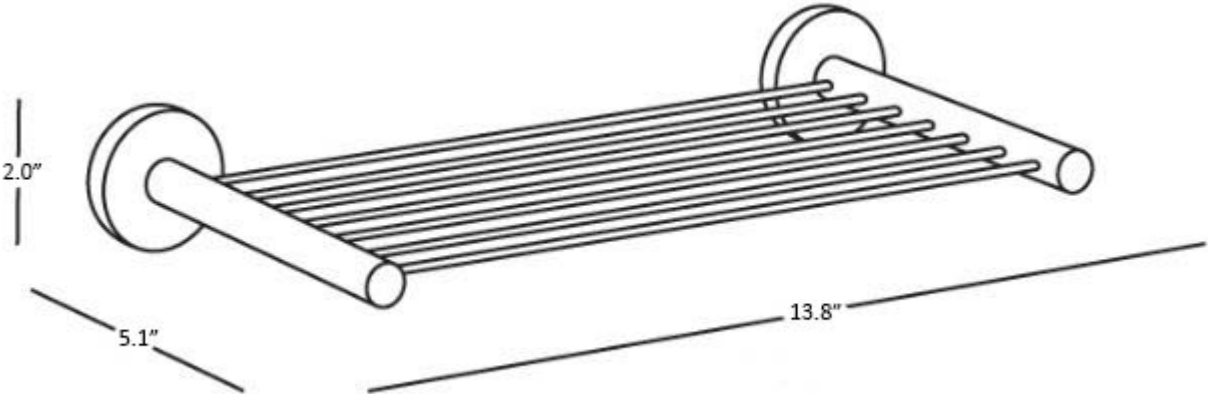

Gealuna A1051A

Features

- Bathroom Shelf
- Polished Chrome Finish
- Solid Brass Base
- Premium Metal Construction for Durability and Reliability
- Screw Installation or Easy Glue (Self-Adhesive) Installation (No Drilling Required)
- Installation Hardware Included
- Designer Collection
- Made in Italy

SKU# | Option:

- Gealuna A1051A | Polished Chrome

Finishes:

* WS Bath Collections reserves the right to revise dimensions or information on this sheet without notice

Collection Gealuna	Model Gealuna A1051A	Dimensions Metric <i>1 inch = 2.54 cm</i> <i>1 inch = 25.4 mm</i>	 1051 Lea Drive - Collegeville, PA 19426 Tel. 215 513 9400 - Fax 610 831 0215 www.ws bathcollections.com - info@ws bathcollections.com
--------------------------------	----------------------------------	---	---

Gealuna A1051A

* WS Bath Collections reserves the right to revise dimensions or information on this sheet without notice

<p>Collection Gealuna</p>	<p>Model Gealuna A1051A</p>	<p>Dimensions Metric <i>1 inch = 2.54 cm</i> <i>1 inch = 25.4 mm</i></p>	<p> 1051 Lea Drive - Collegeville, PA 19426 Tel. 215 513 9400 - Fax 610 831 0215 www.ws bathcollections.com - info@ws bathcollections.com</p>
--	--	--	---