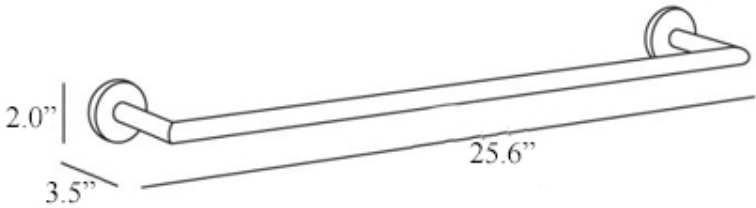

Gealuna A1099

A1018C
Towel Bar
Center Distance: 23.6 in.