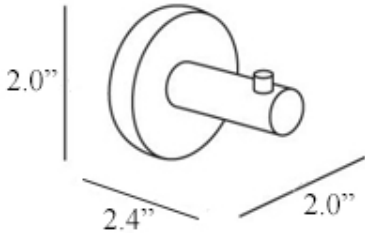

Product Specs Sheets

Cover Page

Gealuna A1099

Features

- Bathroom Accessory Set
- Includes Towel Bar (13.8"), Toilet Paper Holder, and Bathroom Hook
- Polished Chrome Finish
- Solid Brass Base
- Premium Metal Construction for Durability and Reliability
- Screw Installation or Easy Glue (Self-Adhesive) Installation (No Drilling Required)
- Installation Hardware Included
- Individual Items Also Sold Separately (Please Refer to Related Items Below)
- Designer Collection

Collection Gealuna	Model Gealuna A1099	Dimensions Metric <i>1 inch = 2.54 cm</i> <i>1 inch = 25.4 mm</i>	 1051 Lea Drive - Collegeville, PA 19426 Tel. 215 513 9400 - Fax 610 831 0215 www.ws bathcollections.com - info@ws bathcollections.com
--------------------------------	---------------------------------	---	---

Gealuna A1099

A1018C
Towel Bar
Center Distance: 23.6 in.

A1025D
Toilet Paper Holder

A1020A
Bathroom Hook

* WS Bath Collections reserves the right to revise dimensions or information on this sheet without notice

<p>Collection Gealuna</p>	<p>Model Gealuna A1099</p>	<p>Dimensions Metric 1 inch = 2.54 cm 1 inch = 25.4 mm</p>	 <p>1051 Lea Drive - Collegeville, PA 19426 Tel. 215 513 9400 - Fax 610 831 0215 www.ws bathcollections.com - info@ws bathcollections.com</p>
--	---	--	---