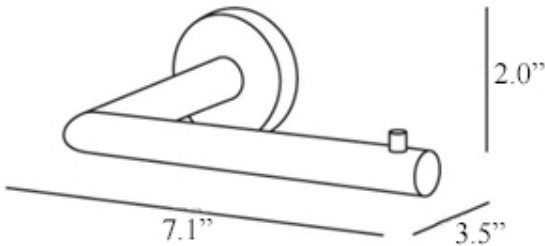

Product Specs Sheets

Cover Page

Gealuna A1099

Features

- Bathroom Accessory Set
- Includes Towel Bar (13.8"), Toilet Paper Holder, and Bathroom Hook
- Polished Chrome Finish
- Solid Brass Base
- Premium Metal Construction for Durability and Reliability
- Screw Installation or Easy Glue (Self-Adhesive) Installation (No Drilling Required)
- Installation Hardware Included
- Individual Items Also Sold Separately (Please Refer to Related Items Below)
- Designer Collection

Collection Gealuna	Model Gealuna A1099	Dimensions Metric <i>1 inch = 2.54 cm</i> <i>1 inch = 25.4 mm</i>	 1051 Lea Drive - Collegeville, PA 19426 Tel. 215 513 9400 - Fax 610 831 0215 www.ws bathcollections.com - info@ws bathcollections.com
--------------------------------	---------------------------------	---	---

Gealuna A1099

A1018C
Towel Bar
Center Distance: 23.6 in.

A1025D
Toilet Paper Holder

A1020A
Bathroom Hook

* WS Bath Collections reserves the right to revise dimensions or information on this sheet without notice

<p>Collection Gealuna</p>	<p>Model Gealuna A1099</p>	<p>Dimensions Metric 1 inch = 2.54 cm 1 inch = 25.4 mm</p>	 <p>1051 Lea Drive - Collegeville, PA 19426 Tel. 215 513 9400 - Fax 610 831 0215 www.ws bathcollections.com - info@ws bathcollections.com</p>
--	---	--	---